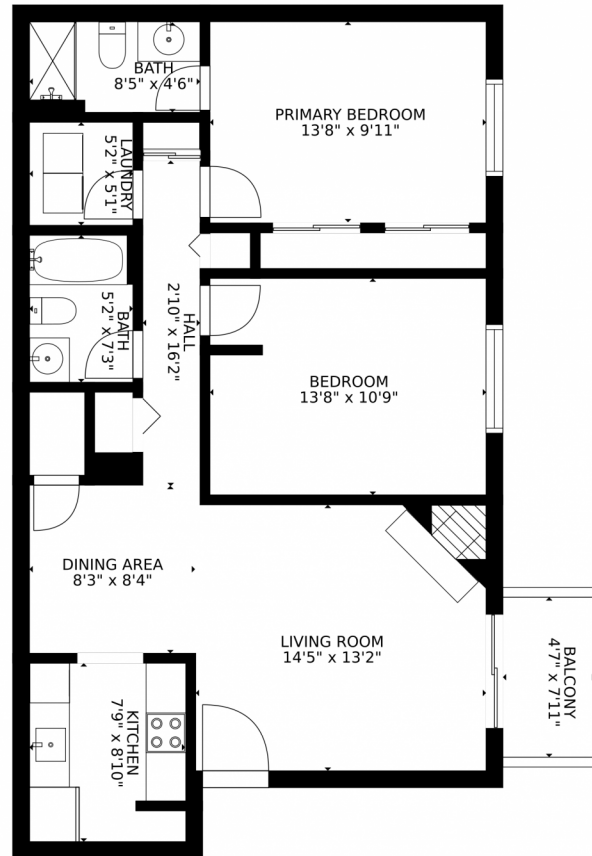

Estimated areas
GLA FLOOR 1: 976 sq. ft, excluded 36 sq. ft
Total GLA 976 sq. ft, total scanned area 1012 sq. ft

Disclaimer: Sizes and Dimensions are Approximate, Actual May Vary.

Taylor Haas
303-665-7368
taylorh@coloradorpm.com
<https://www.coloradorpm.com/available-rental-properties-denv>

Scan code
for more
property
details