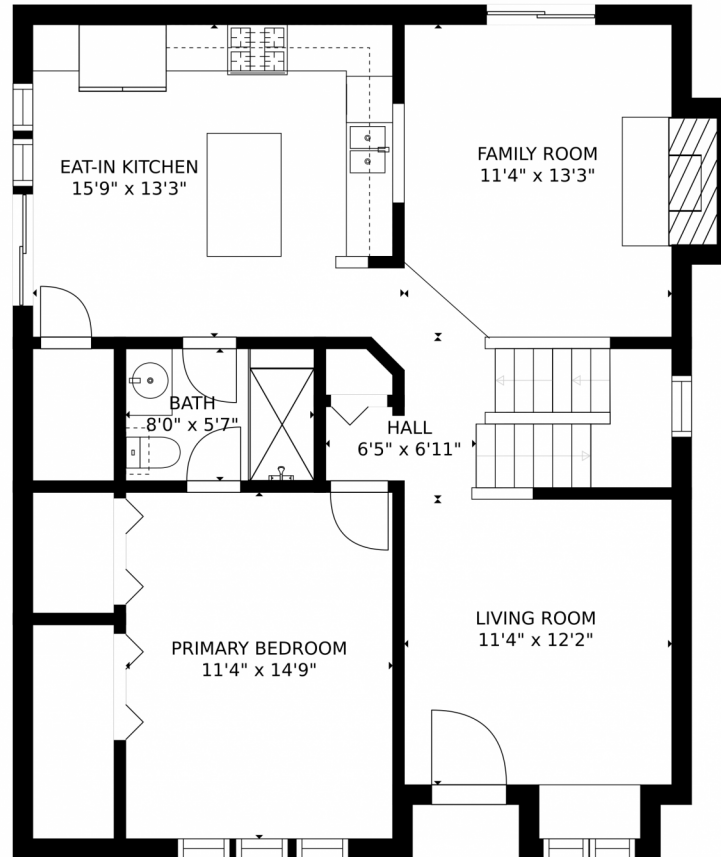

19340 East 45th Avenue, Denver, CO 80249 – Main Level

Estimated areas

Disclaimer: Sizes and Dimensions are Approximate, Actual May Vary.

Kifle Leulseged
720-891-6979
kleulseged@gmail.com