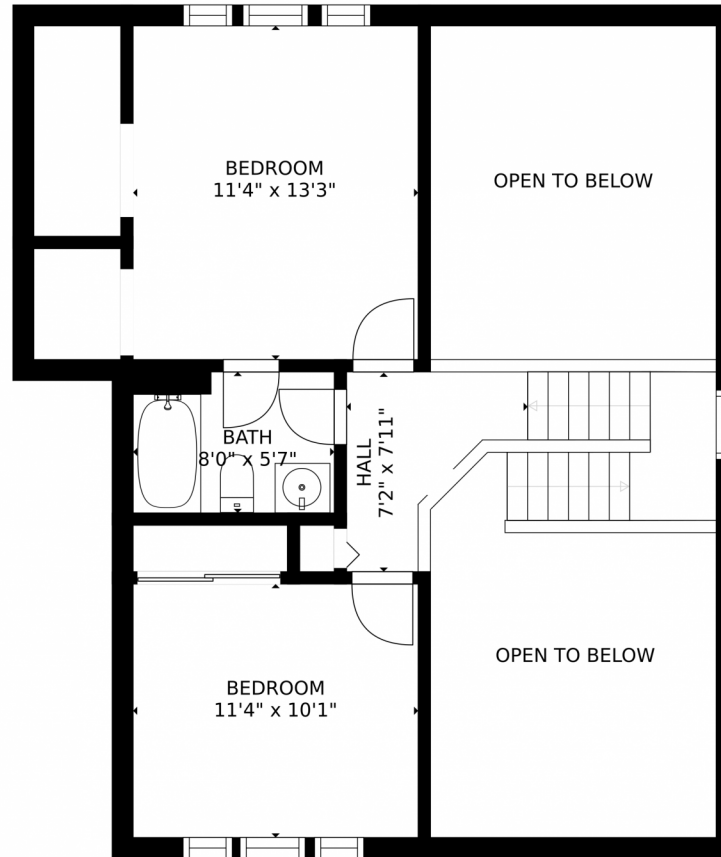

19340 East 45th Avenue, Denver, CO 80249 – 2nd Level

Estimated areas

Disclaimer: Sizes and Dimensions are Approximate, Actual May Vary.

Kifle Leulseged
720-891-6979
kleulseged@gmail.com