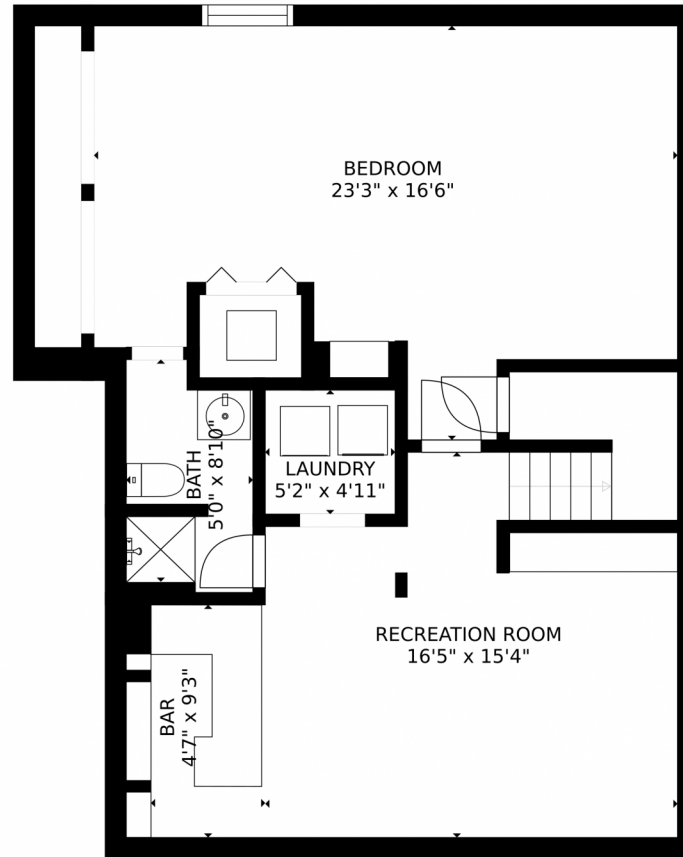

Estimated areas

SIZES AND DIMENSIONS ARE APPROXIMATE, ACTUAL MAY VARY.

Disclaimer: Sizes and Dimensions are Approximate, Actual May Vary.

Kifle Leulseged
720-891-6979
kleulseged@gmail.com