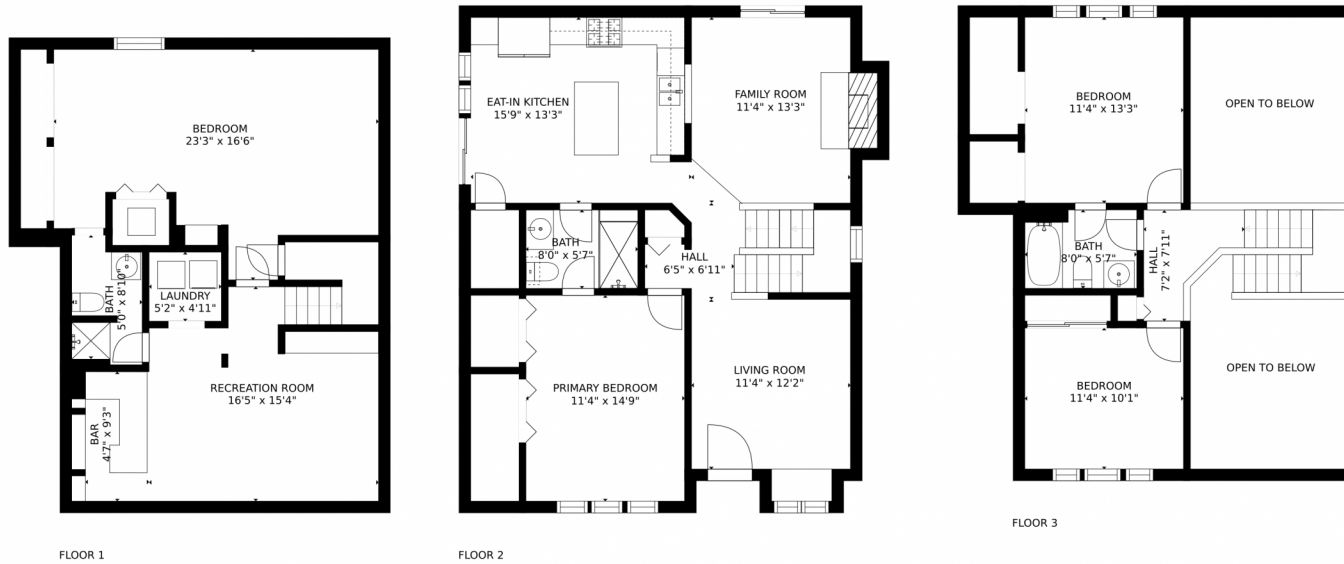

19340 East 45th Avenue, Denver, CO 80249 – All Levels

Estimated areas

SIZES AND DIMENSIONS ARE APPROXIMATE, ACTUAL MAY VARY.

Disclaimer: Sizes and Dimensions are Approximate, Actual May Vary.

Kifle Leulseged
720-891-6979
kleulseged@gmail.com

Scan code
for more
property
details