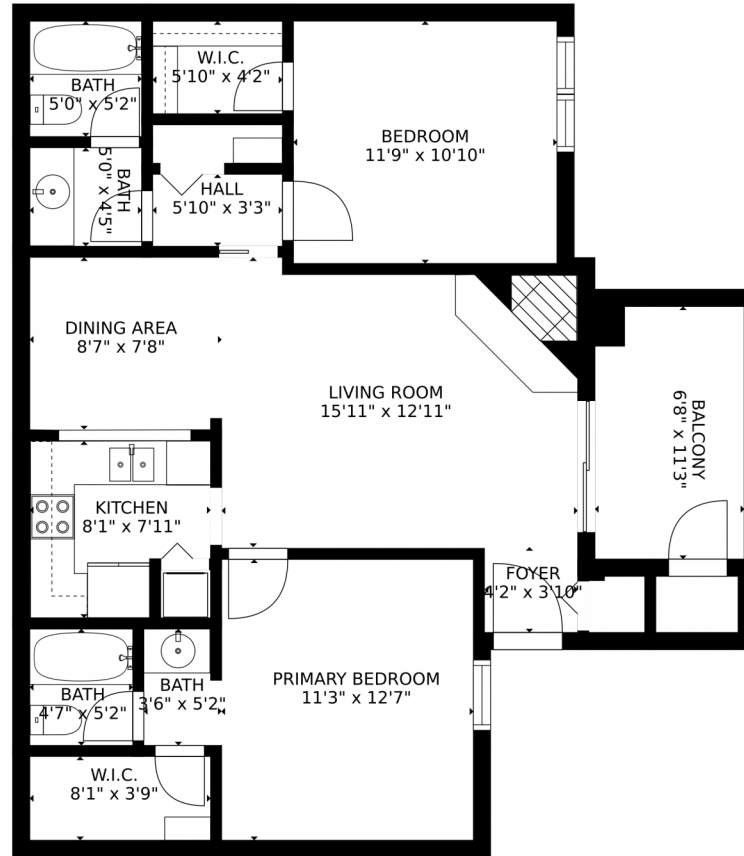

Estimated areas
GLA FLOOR 1: 949 sq. ft, excluded 87 sq. ft
Total GLA 949 sq. ft, total scanned area 1036 sq. ft

Disclaimer: Sizes and Dimensions are Approximate, Actual May Vary.

Jeff Murphy
303-886-6208
jeffmurphyrealty@gmail.com