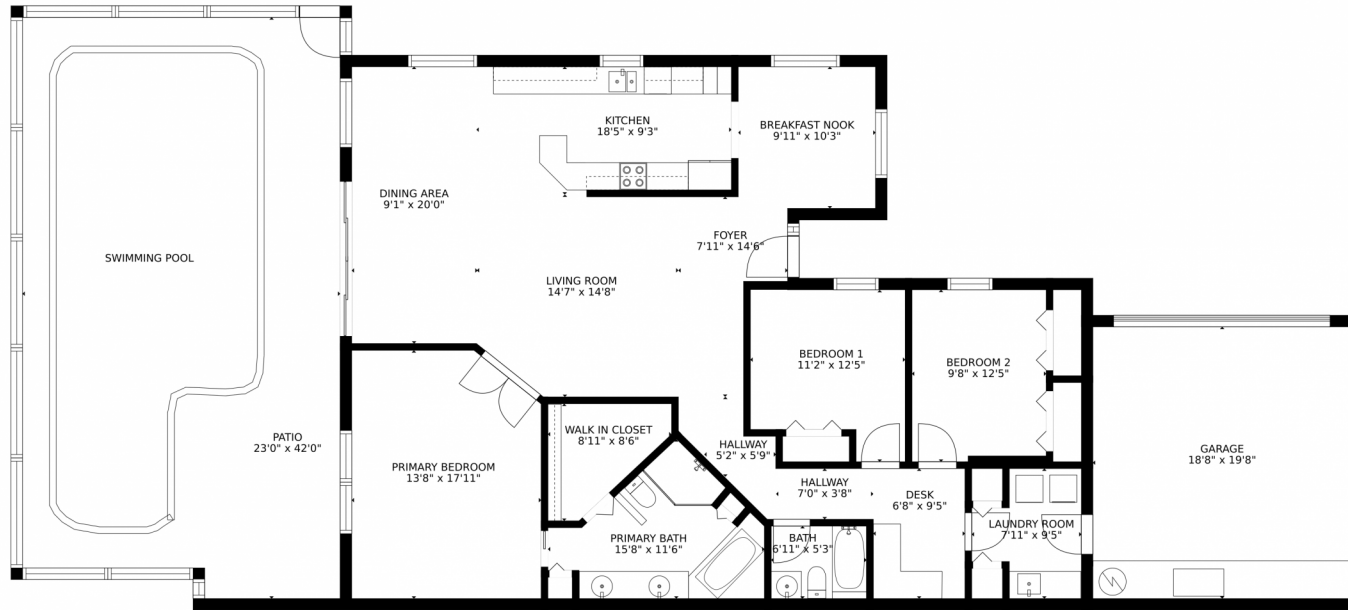

5428 Grande Palm Circle, Delray Beach, FL 33484 – Main Floor

Estimated areas
GLA FLOOR 1: 1839 sq. ft, excluded 1497 sq. ft
Total GLA 1839 sq. ft, total scanned area 3336 sq. ft

Disclaimer: Sizes and Dimensions are Approximate, Actual May Vary.

Bob Weyrauch
561-305-1491
BobWeyrauch@BHHSFloridaRealty.net