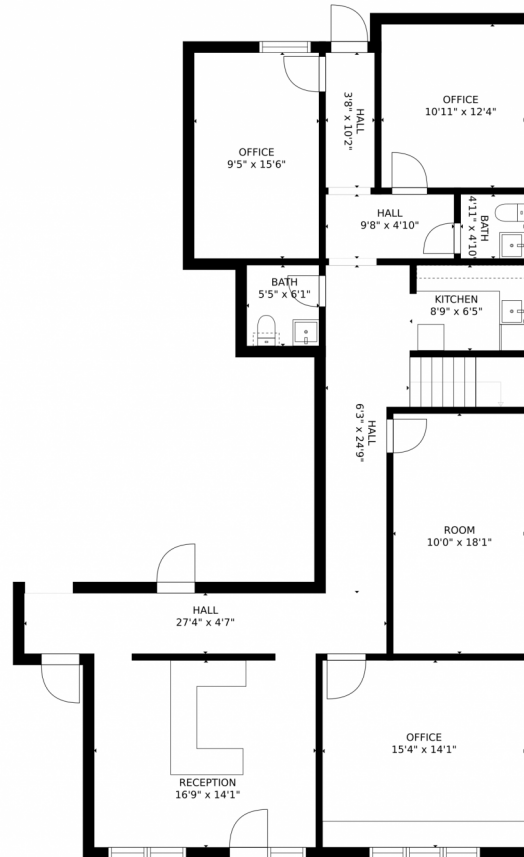

Commercial

1500 SQFT

Scan code
for more
property
details

4051 Southwest 47th Avenue, Davie, FL 33314 – Floors 1 and 2

Estimated areas

GLA FLOOR 1: 1664 sq. ft, excluded 0 sq. ft
GLA FLOOR 2: 1128 sq. ft, excluded 0 sq. ft
Total GLA 2792 sq. ft, total scanned area 2792 sq. ft

SIZES AND DIMENSIONS ARE APPROXIMATE, ACTUAL MAY VARY.

Disclaimer: Sizes and Dimensions are Approximate, Actual May Vary.

Gary Glusman
954-292-8601
gary@negproperty.com

Scan code
for more
property
details

4051 Southwest 47th Avenue, Davie, FL 33314 – 1st Floor

Estimated areas

GLA FLOOR 1: 1664 sq. ft, excluded 0 sq. ft
GLA FLOOR 2: 1128 sq. ft, excluded 0 sq. ft
Total GLA 2792 sq. ft, total scanned area 2792 sq. ft

SIZES AND DIMENSIONS ARE APPROXIMATE, ACTUAL MAY VARY.

Disclaimer: Sizes and Dimensions are Approximate, Actual May Vary.

Gary Glusman
954-292-8601
gary@negproperty.com

Estimated areas
GLA FLOOR 1: 1664 sq. ft, excluded 0 sq. ft
GLA FLOOR 2: 1128 sq. ft, excluded 0 sq. ft
Total GLA 2792 sq. ft, total scanned area 2792 sq. ft
SIZES AND DIMENSIONS ARE APPROXIMATE, ACTUAL MAY VARY.