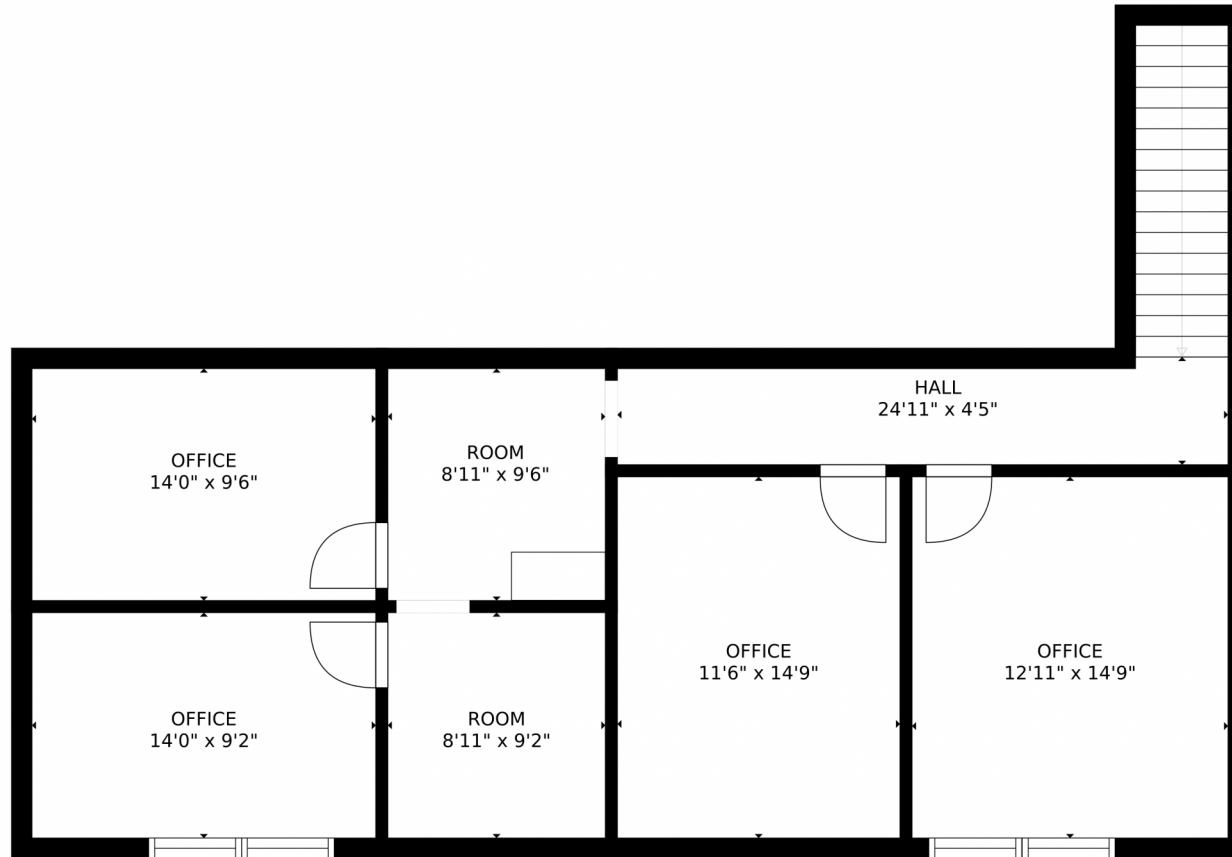

Commercial

1500 SQFT

Scan code
for more
property
details

4051 Southwest 47th Avenue, Davie, FL 33314 – Floors 1 and 2

Estimated areas

GLA FLOOR 1: 1664 sq. ft, excluded 0 sq. ft
GLA FLOOR 2: 1128 sq. ft, excluded 0 sq. ft
Total GLA 2792 sq. ft, total scanned area 2792 sq. ft

4051 Southwest 47th Avenue, Davie, FL 33314 – 1st Floor

Estimated areas

GLA FLOOR 1: 1664 sq. ft, excluded 0 sq. ft
GLA FLOOR 2: 1128 sq. ft, excluded 0 sq. ft
Total GLA 2792 sq. ft, total scanned area 2792 sq. ft

SIZES AND DIMENSIONS ARE APPROXIMATE, ACTUAL MAY VARY.

Disclaimer: Sizes and Dimensions are Approximate, Actual May Vary.

Gary Glusman
954-292-8601
gary@negproperty.com

Estimated areas
GLA FLOOR 1: 1664 sq. ft, excluded 0 sq. ft
GLA FLOOR 2: 1128 sq. ft, excluded 0 sq. ft
Total GLA 2792 sq. ft, total scanned area 2792 sq. ft
SIZES AND DIMENSIONS ARE APPROXIMATE, ACTUAL MAY VARY.

Disclaimer: Sizes and Dimensions are Approximate, Actual May Vary.