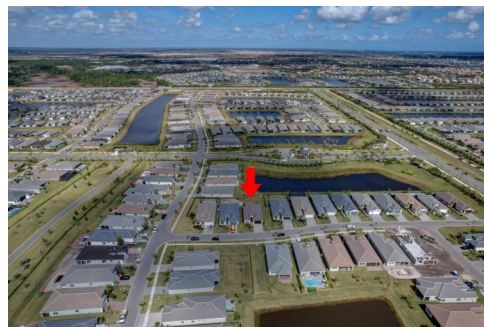

12235 Southwest Sandpiper Way
Port St. Lucie, FL 34987

 Single Family

 2167 SQFT

 2 Beds

 2 Baths

 0.21 Acre

Liliana Olinick P.A.
954-803-0146
lilyolinick@gmail.com