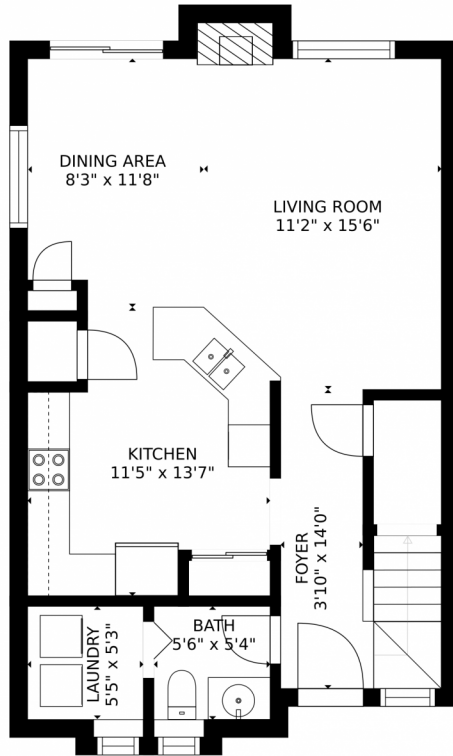

9158 Gale Boulevard, Thornton, CO 80260 – All Levels

FLOOR 1