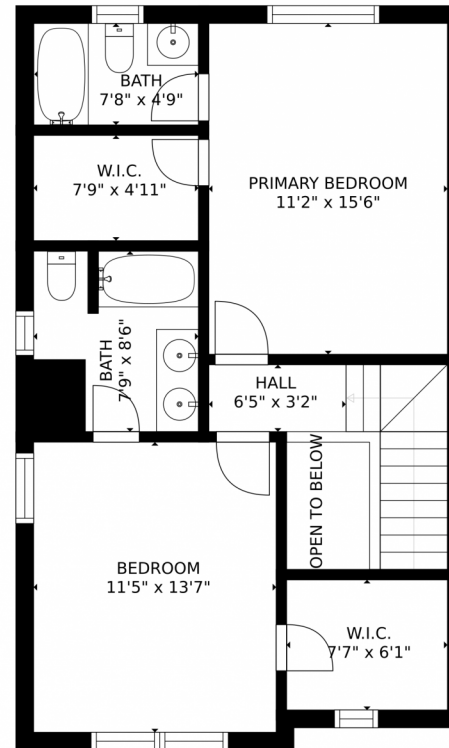

FLOOR 2

Estimated areas

GLA FLOOR 1: 680 sq. ft. excluded 12 sq. ft.
GLA FLOOR 2: 705 sq. ft. excluded 23 sq. ft.
Total GLA 1385 sq. ft. total scanned area 1420 sq. ft.

Disclaimer: Sizes and Dimensions are Approximate, Actual May Vary.

Cathy Burr
303-887-2800
cathyburr@remax.net