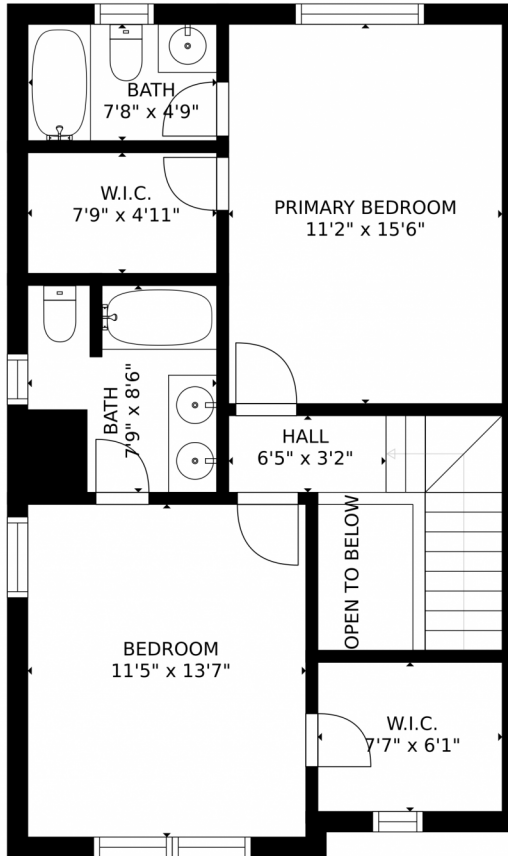

9158 Gale Boulevard, Thornton, CO 80260 – Second Level

Estimated areas

GLA FLOOR 1: 680 sq. ft, excluded 12 sq. ft
GLA FLOOR 2: 705 sq. ft, excluded 23 sq. ft
Total GLA 1385 sq. ft, total scanned area 1420 sq. ft

Disclaimer: Sizes and Dimensions are Approximate, Actual May Vary.

Cathy Burr
303-887-2800
cathyburr@remax.net