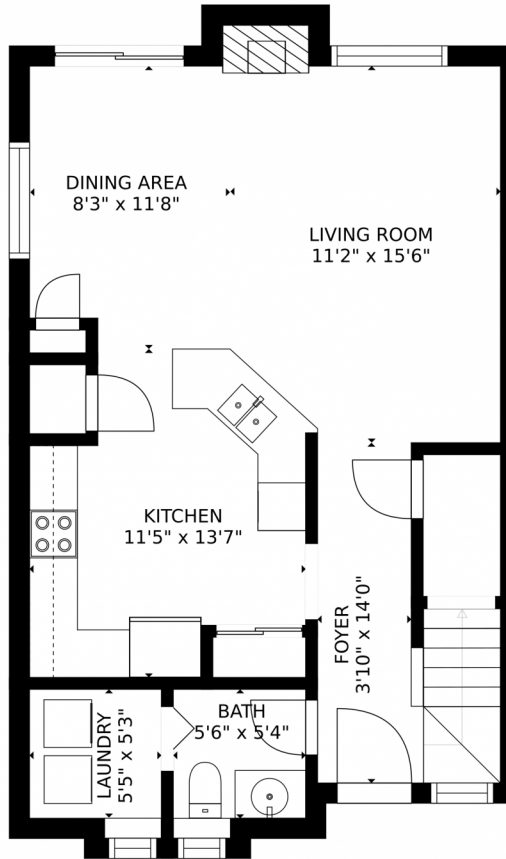

Estimated areas

GLA FLOOR 1: 680 sq. ft, excluded 12 sq. ft
GLA FLOOR 2: 705 sq. ft, excluded 23 sq. ft
Total GLA 1385 sq. ft, total scanned area 1420 sq. ft

Disclaimer: Sizes and Dimensions are Approximate, Actual May Vary.

Cathy Burr
303-887-2800
cathyburr@remax.net