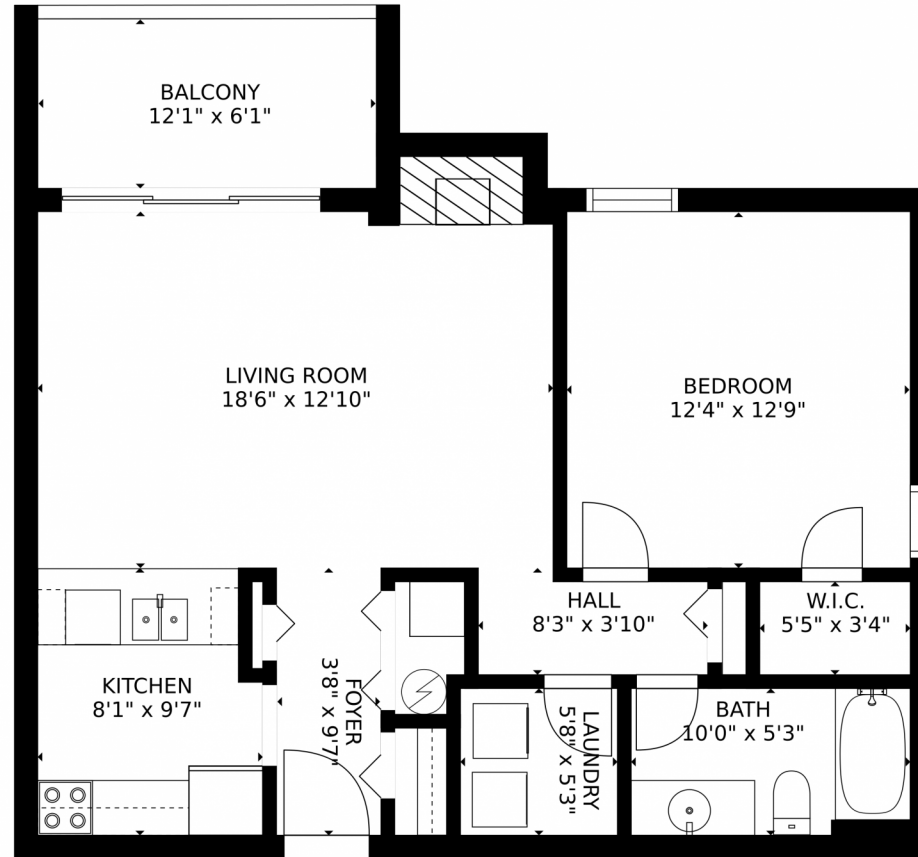

13992 East Stanford Circle, Aurora, CO 80015 – Main Floor

Estimated areas
GLA FLOOR 1: 788 sq. ft, excluded 92 sq. ft
Total GLA 788 sq. ft, total scanned area 880 sq. ft

Disclaimer: Sizes and Dimensions are Approximate, Actual May Vary.

Taylor Haas
303-665-7368
taylorh@coloradorpm.com
<https://www.coloradorpm.com/available-rental-properties-denver>