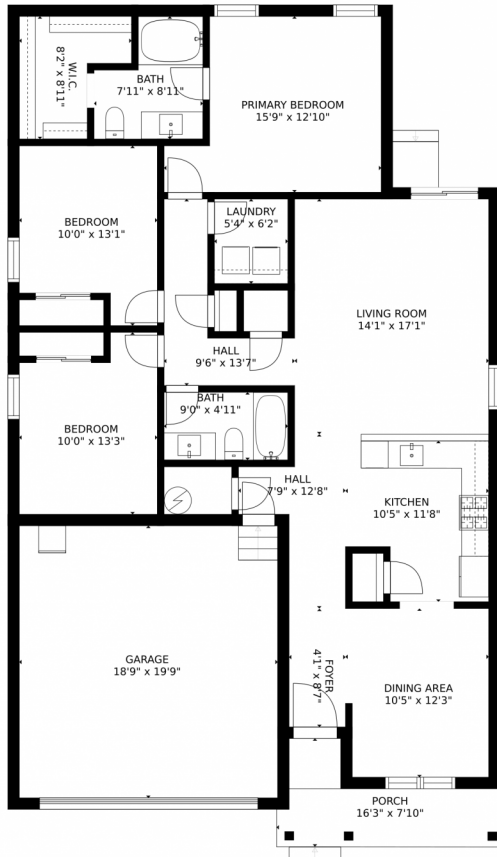

 Single Family

 1467 SQFT

 3 Beds

 2 Baths

**Taylor Haas**  
303-665-7368  
taylorh@coloradorpm.com  
<https://www.coloradorpm.com/available-rental-properties-denver>

# 10267 Intrepid Way, 10267 Intrepid Way, Colorado Springs, CO 80925 – Floor Plan

Estimated areas  
GLA FLOOR 1: 1543 sq. ft, excluded 490 sq. ft  
Total GLA 1543 sq. ft, total scanned area 2033 sq. ft  
SIZES AND DIMENSIONS ARE APPROXIMATE, ACTUAL MAY VARY.