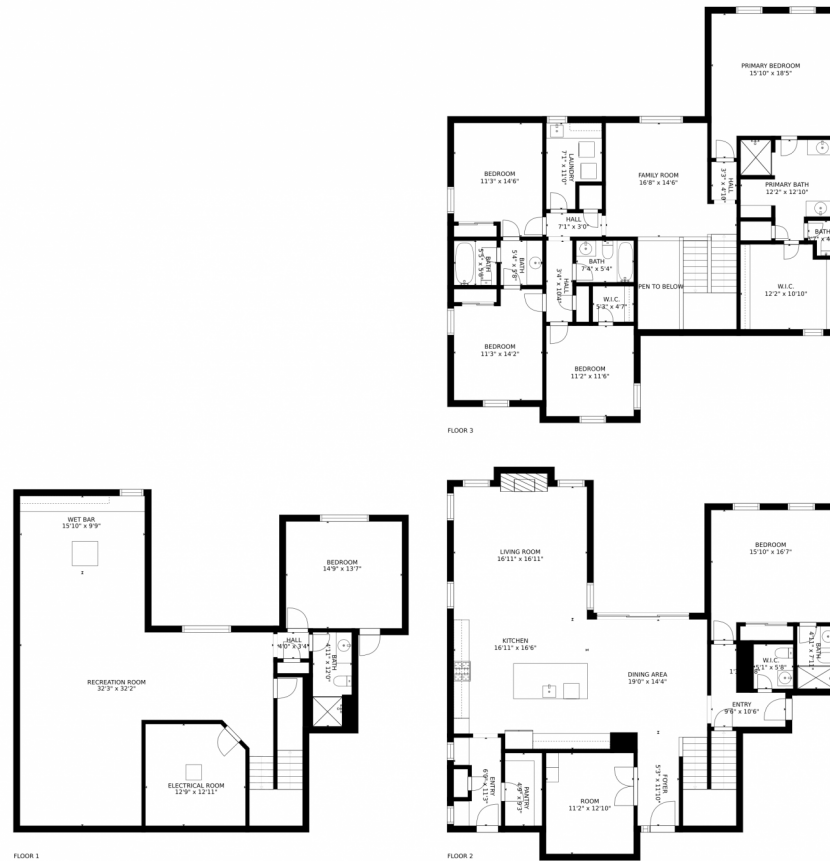

907 Horizon court, Erie, CO 80516 – All Levels

Estimated areas

Disclaimer: Sizes and Dimensions are Approximate, Actual May Vary.

Taylor Bunney
720-606-1503
taylorbunney.realtor@gmail.com