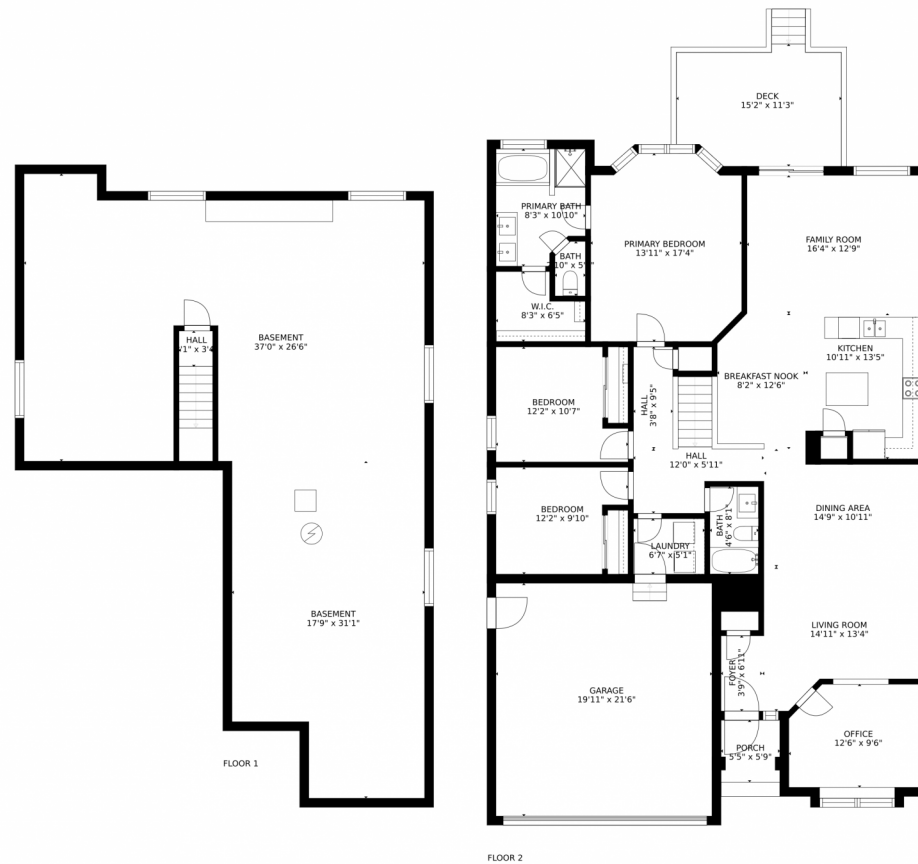

### Estimated areas

GLA FLOOR 1: 0 sq. ft, excluded 1535 sq. ft  
GLA FLOOR 2: 1989 sq. ft, excluded 666 sq. ft  
Total GLA 1989 sq. ft, total scanned area 4190 sq. ft

SIZES AND DIMENSIONS ARE APPROXIMATE, ACTUAL MAY VARY.

Disclaimer: Sizes and Dimensions are Approximate, Actual May Vary.

Colleen Vandendriessche  
303-877-7440  
colleen@relopros.com

Estimated areas

GLA FLOOR 1: 0 sq. ft, excluded 1535 sq. ft  
GLA FLOOR 2: 1989 sq. ft, excluded 666 sq. ft  
Total GLA 1989 sq. ft, total scanned area 4190 sq. ft

SIZES AND DIMENSIONS ARE APPROXIMATE, ACTUAL MAY VARY.

Disclaimer: Sizes and Dimensions are Approximate, Actual May Vary.

Colleen Vandendriessche  
303-877-7440  
colleen@relopros.com