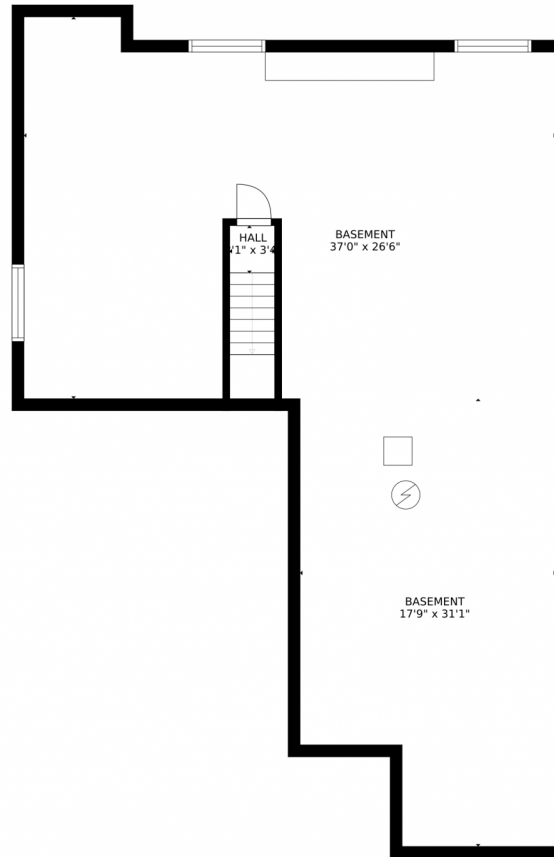

Estimated areas

GLA FLOOR 1: 0 sq. ft, excluded 1535 sq. ft
GLA FLOOR 2: 1989 sq. ft, excluded 666 sq. ft
Total GLA 1989 sq. ft, total scanned area 4190 sq. ft

Disclaimer: Sizes and Dimensions are Approximate, Actual May Vary.

Colleen Vandendriessche
303-877-7440
colleen@relopros.com