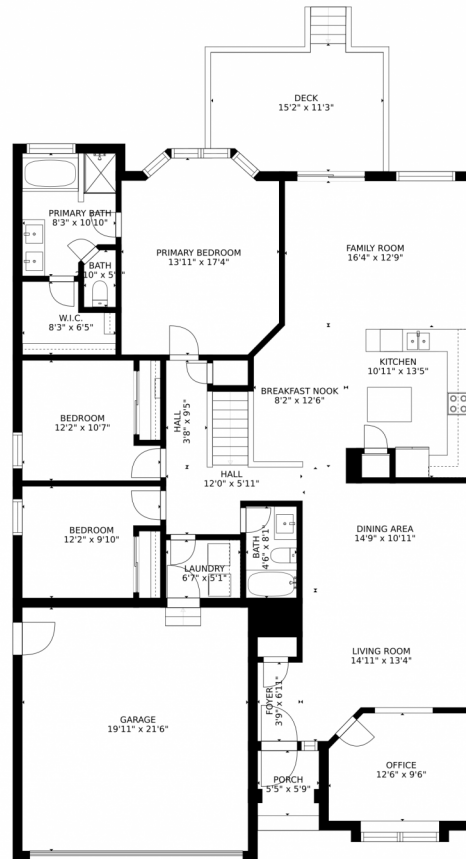

1483 Wildrose Drive, Longmont, CO 80503 – Main Level

Estimated areas

GLA FLOOR 1: 0 sq. ft, excluded 1535 sq. ft
GLA FLOOR 2: 1989 sq. ft, excluded 666 sq. ft
Total GLA 1989 sq. ft, total scanned area 4190 sq. ft

Disclaimer: Sizes and Dimensions are Approximate, Actual May Vary.

Colleen Vandendriessche
303-877-7440
colleen@relopros.com