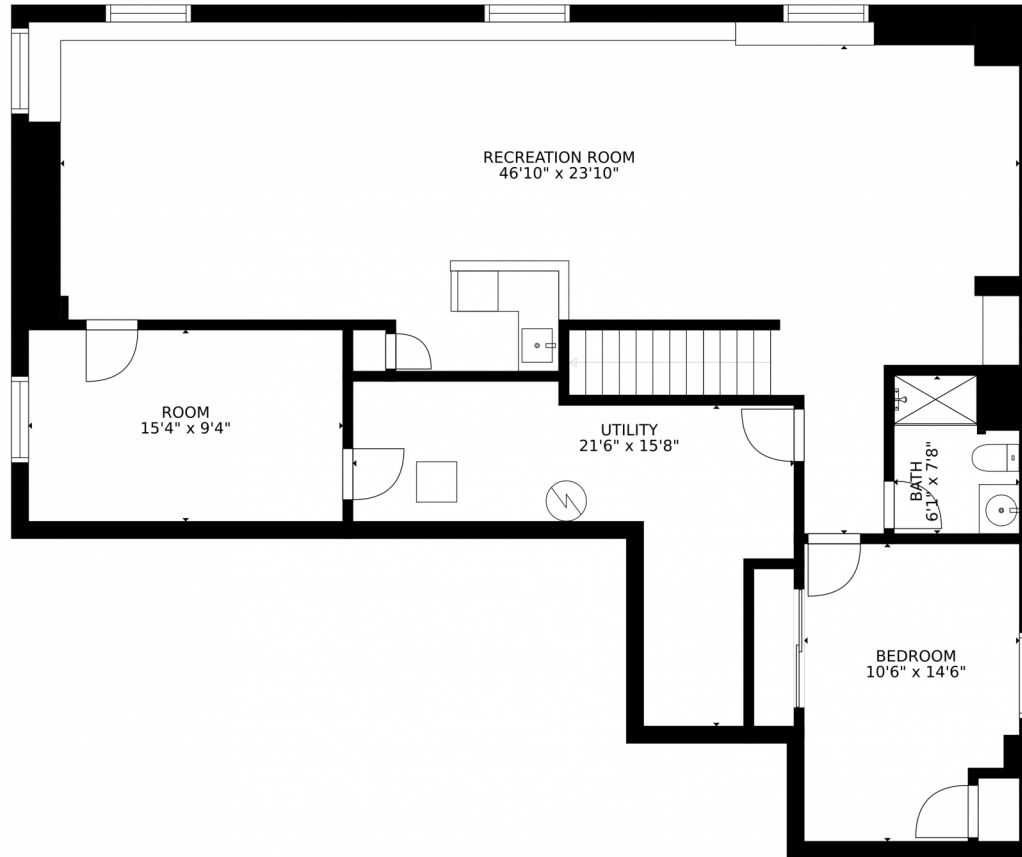

8845 South Hoyt Court, Littleton, CO 80128 – Basement

Estimated areas

Disclaimer: Sizes and Dimensions are Approximate, Actual May Vary.

Daxon McInnis
720-810-8887
dax@daxonre.com