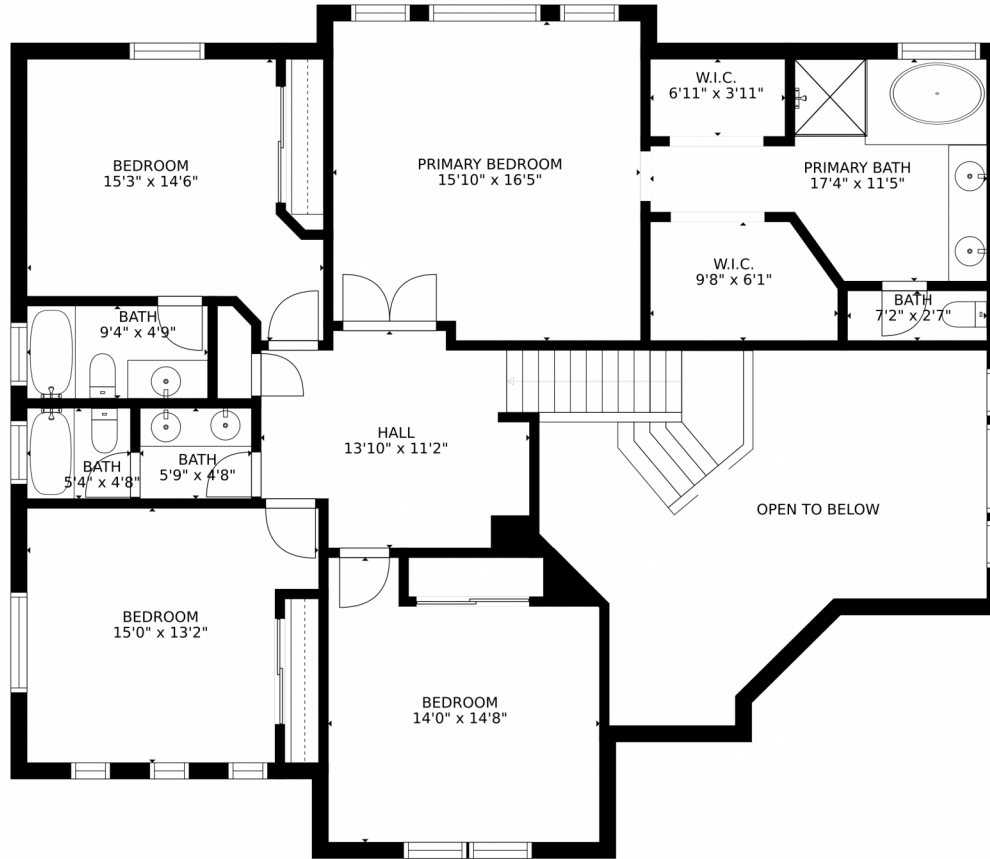

8845 South Hoyt Court, Littleton, CO 80128 – Second Level

Estimated areas

Disclaimer: Sizes and Dimensions are Approximate, Actual May Vary.

Daxon McInnis
720-810-8887
dax@daxonre.com

Scan code
for more
property
details