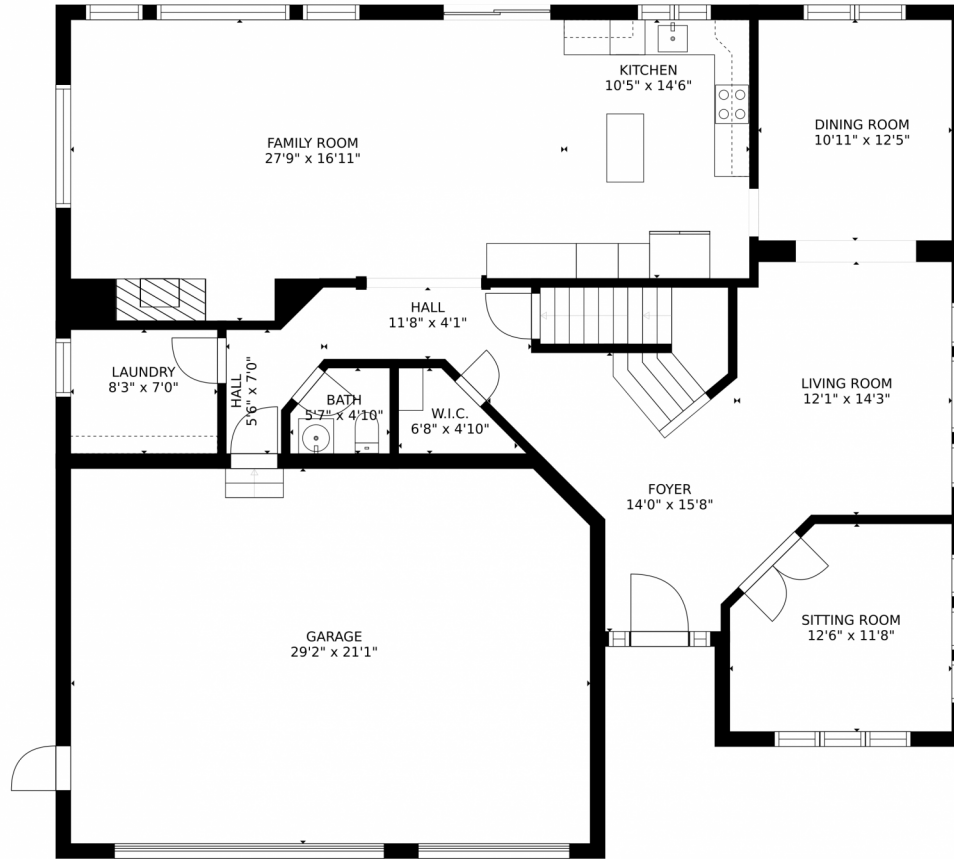

8845 South Hoyt Court, Littleton, CO 80128 – Main

Estimated areas

Disclaimer: Sizes and Dimensions are Approximate, Actual May Vary.

Daxon McInnis
720-810-8887
dax@daxonre.com