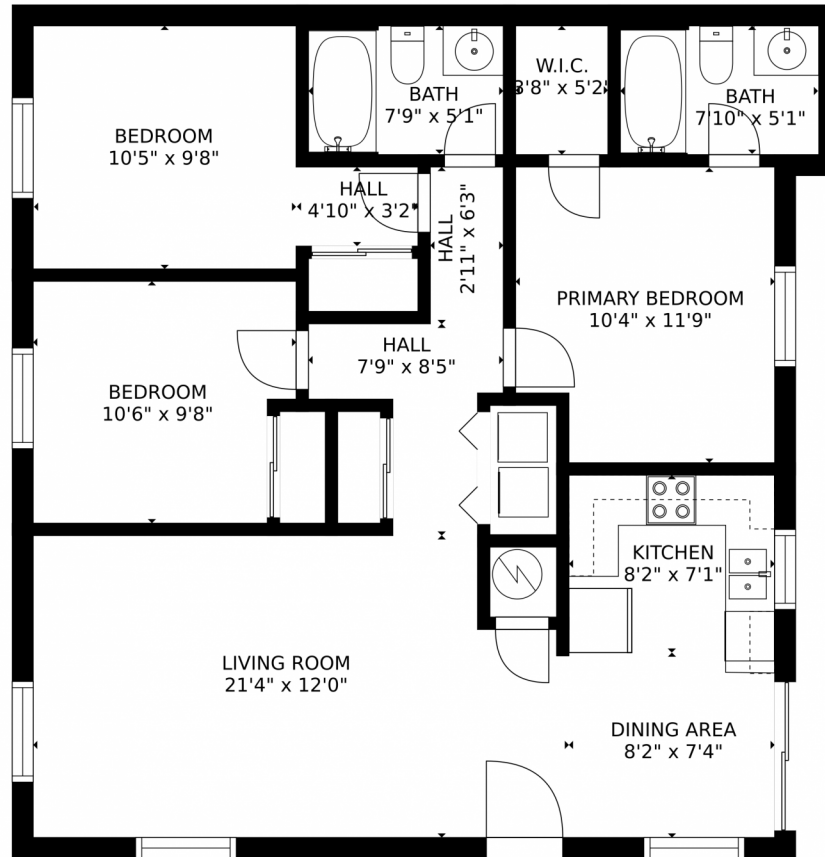

Estimated areas
GLA FLOOR 1: 1071 sq. ft, excluded 0 sq. ft
Total GLA 1071 sq. ft, total scanned area 1071 sq. ft

Disclaimer: Sizes and Dimensions are Approximate, Actual May Vary.

Taylor Haas
303-665-7368
taylorh@coloradorpm.com
<https://www.coloradorpm.com/available-rental-properties-denver>