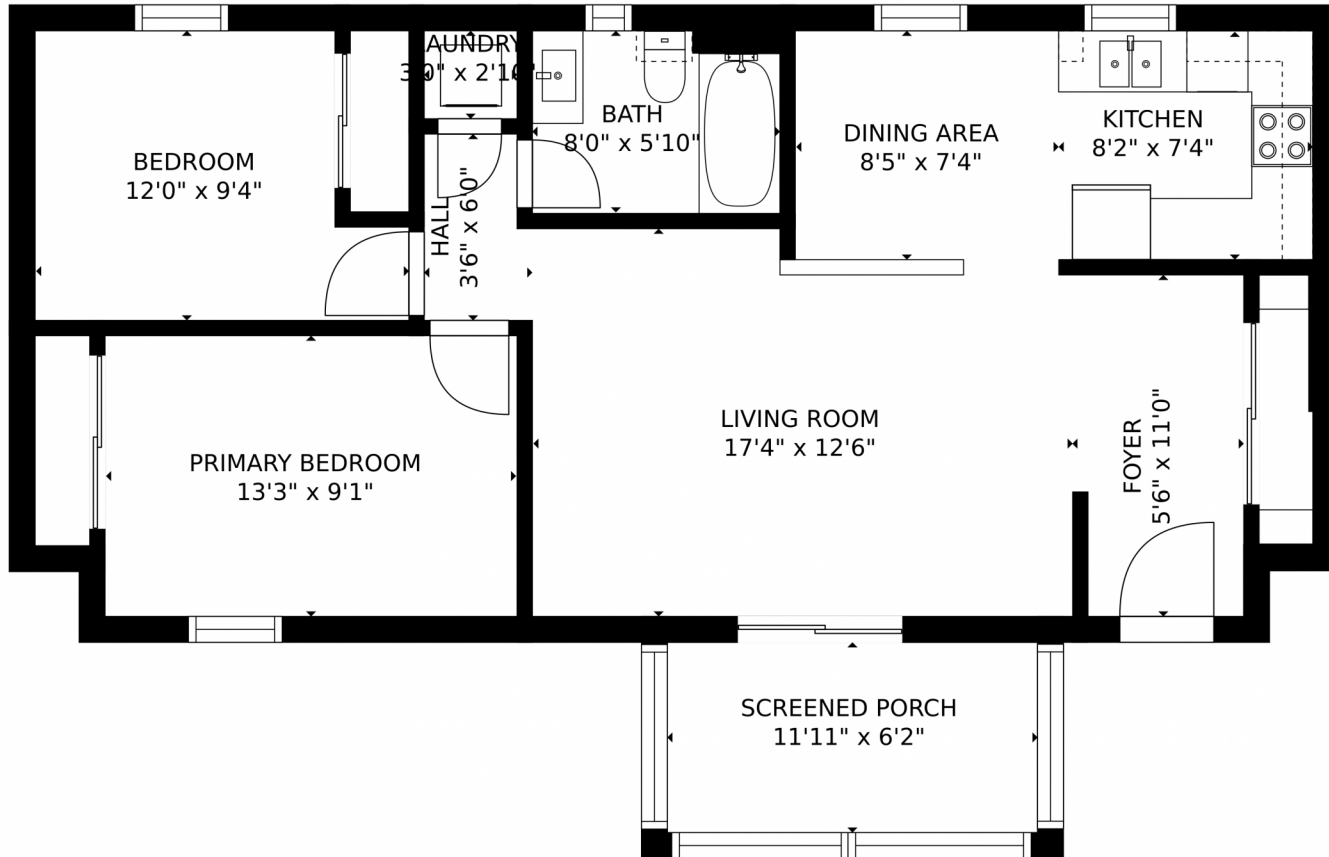

 Single Family  903 SQFT

Taylor Haas
303-665-7368
taylorh@coloradorpm.com
<https://www.coloradorpm.com/available-rental-properties-denver>

1390 Everett Court, Lakewood, CO 80215 – Main

Estimated areas
GLA FLOOR 1: 869 sq. ft, excluded 73 sq. ft
Total GLA 869 sq. ft, total scanned area 942 sq. ft
SIZES AND DIMENSIONS ARE APPROXIMATE, ACTUAL MAY VARY.