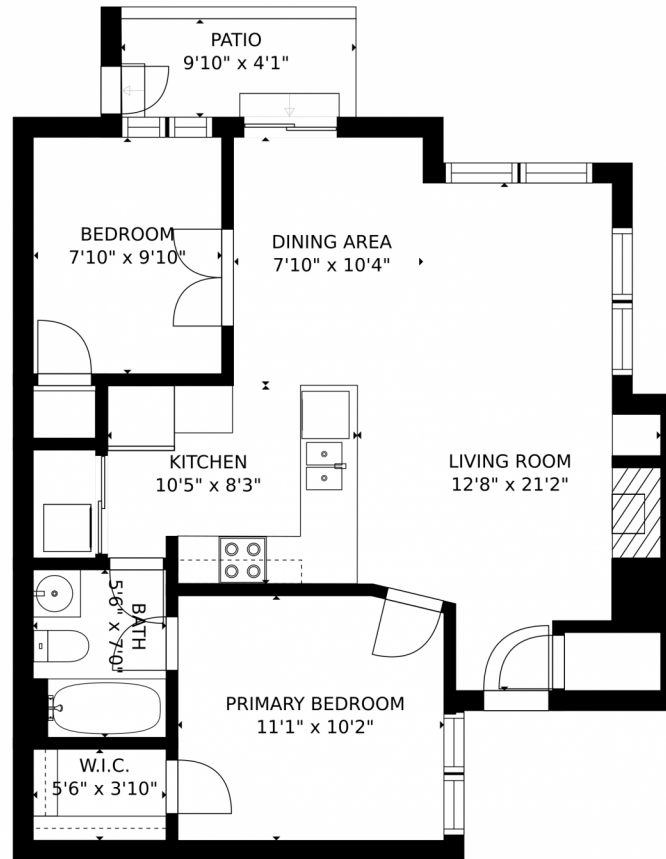

Estimated areas
GLA FLOOR 1: 767 sq. ft, excluded 40 sq. ft
Total GLA 767 sq. ft, total scanned area 807 sq. ft

Disclaimer: Sizes and Dimensions are Approximate, Actual May Vary.

Taylor Haas
303-665-7368
taylorh@coloradorpm.com
<https://www.coloradorpm.com/available-rental-properties-denver>