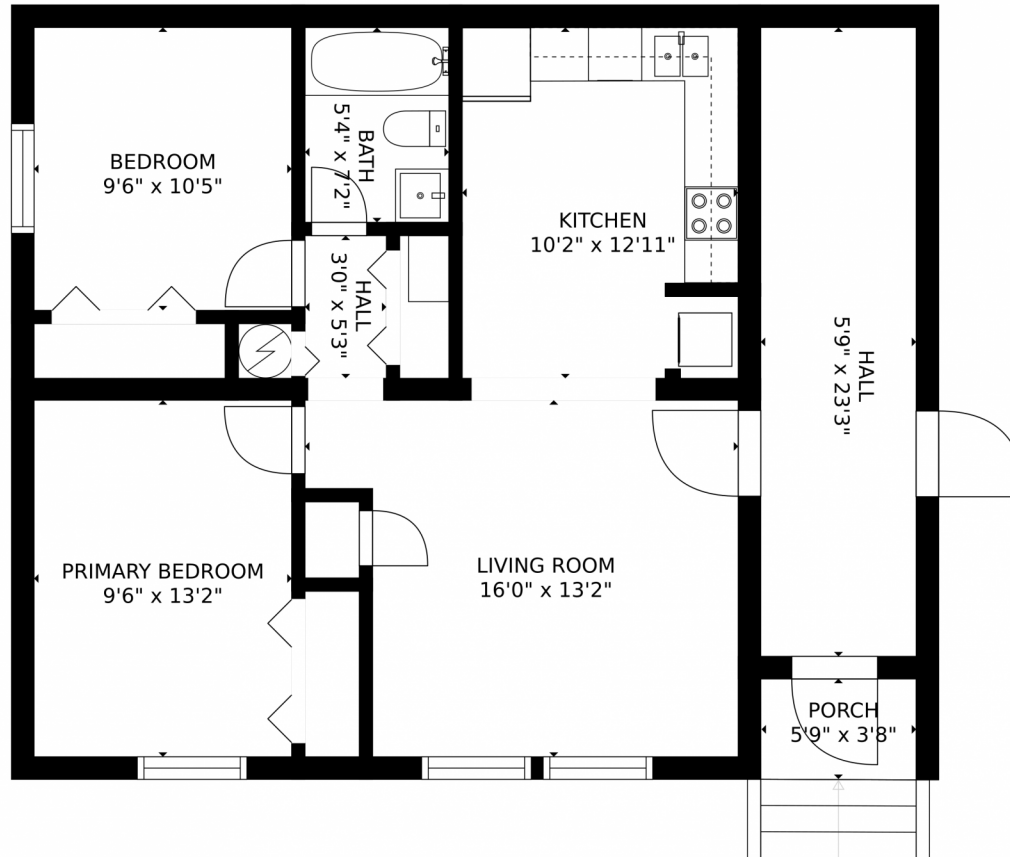

7309 Bradburn Boulevard, Westminster, CO 80030 – Floor Plan

Estimated areas
GLA FLOOR 1: 953 sq. ft, excluded 21 sq. ft
Total GLA 953 sq. ft, total scanned area 974 sq. ft

Disclaimer: Sizes and Dimensions are Approximate, Actual May Vary.

Taylor Haas
303-665-7368
taylorh@coloradorpm.com
<https://www.coloradorpm.com/available-rental-properties-denver>

Scan code
for more
property
details