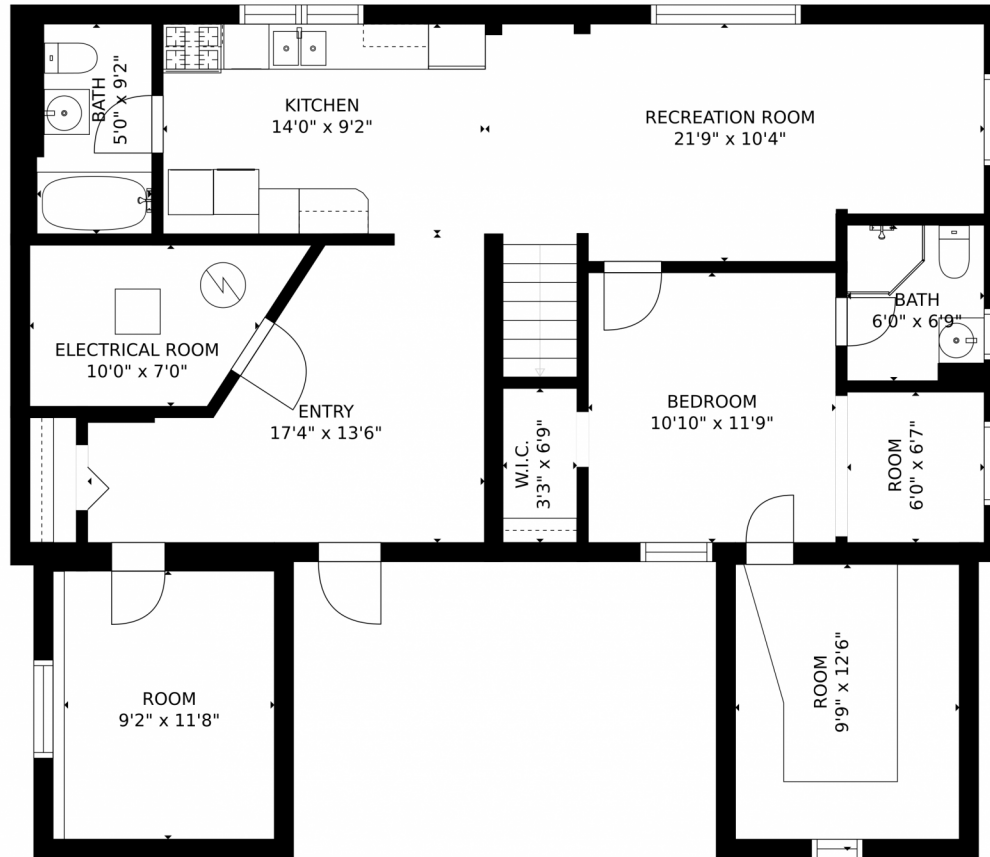

945 North Washington Street, Denver, CO 80203 – Main Floor

Estimated areas
GLA FLOOR 1: 1121 sq. ft, excluded 218 sq. ft
Total GLA 1121 sq. ft, total scanned area 1339 sq. ft

Disclaimer: Sizes and Dimensions are Approximate, Actual May Vary.

Taylor Haas
303-665-7368
taylorh@coloradorpm.com
<https://www.coloradorpm.com/available-rental-properties-denver>

Scan code
for more
property
details