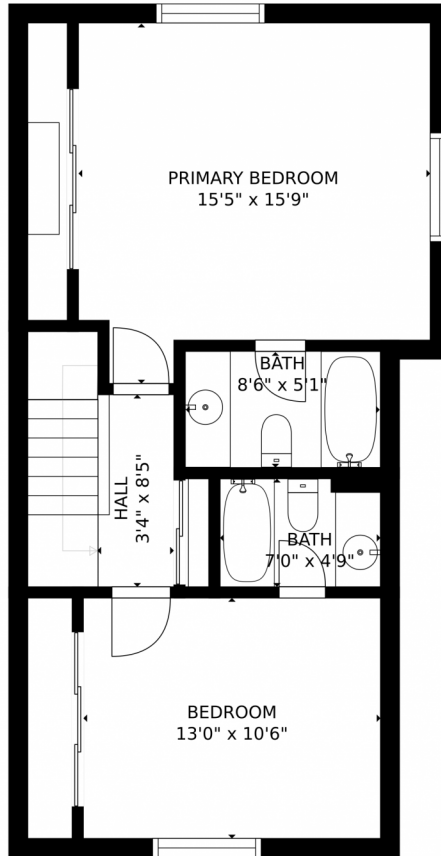

8199 Welby Rd #1801, Thornton, CO 80229 – 2nd Level

Estimated areas

Disclaimer: Sizes and Dimensions are Approximate, Actual May Vary.

Taylor Haas

303-665-7368

taylorh@coloradorpm.com

<https://www.coloradorpm.com/available-rental-properties-denver>

Scan code
for more
property
details