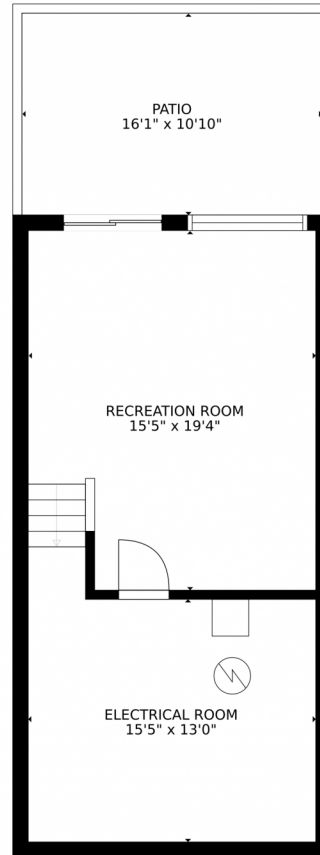

8199 Welby Rd #1801, Thornton, CO 80229 – Lower Level

Estimated areas

Disclaimer: Sizes and Dimensions are Approximate, Actual May Vary.

Taylor Haas

303-665-7368

taylorh@coloradorpm.com

<https://www.coloradorpm.com/available-rental-properties-denver>

Scan code
for more
property
details