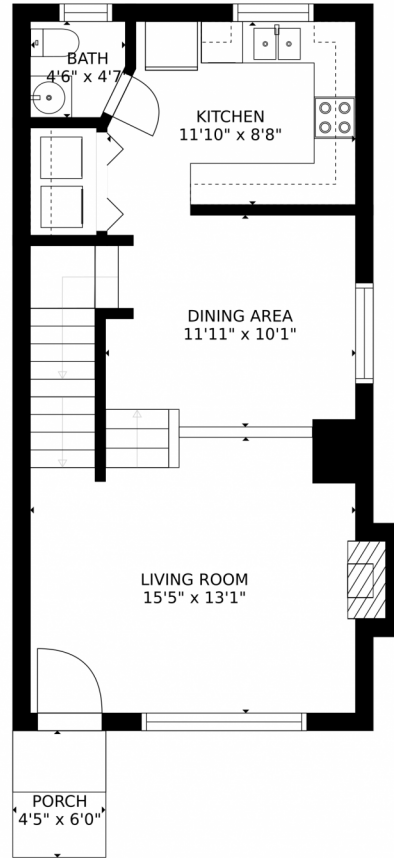

Estimated areas

Disclaimer: Sizes and Dimensions are Approximate, Actual May Vary.

Taylor Haas
303-665-7368
taylorh@coloradorpm.com
<https://www.coloradorpm.com/available-rental-properties-denver>

Scan code
for more
property
details