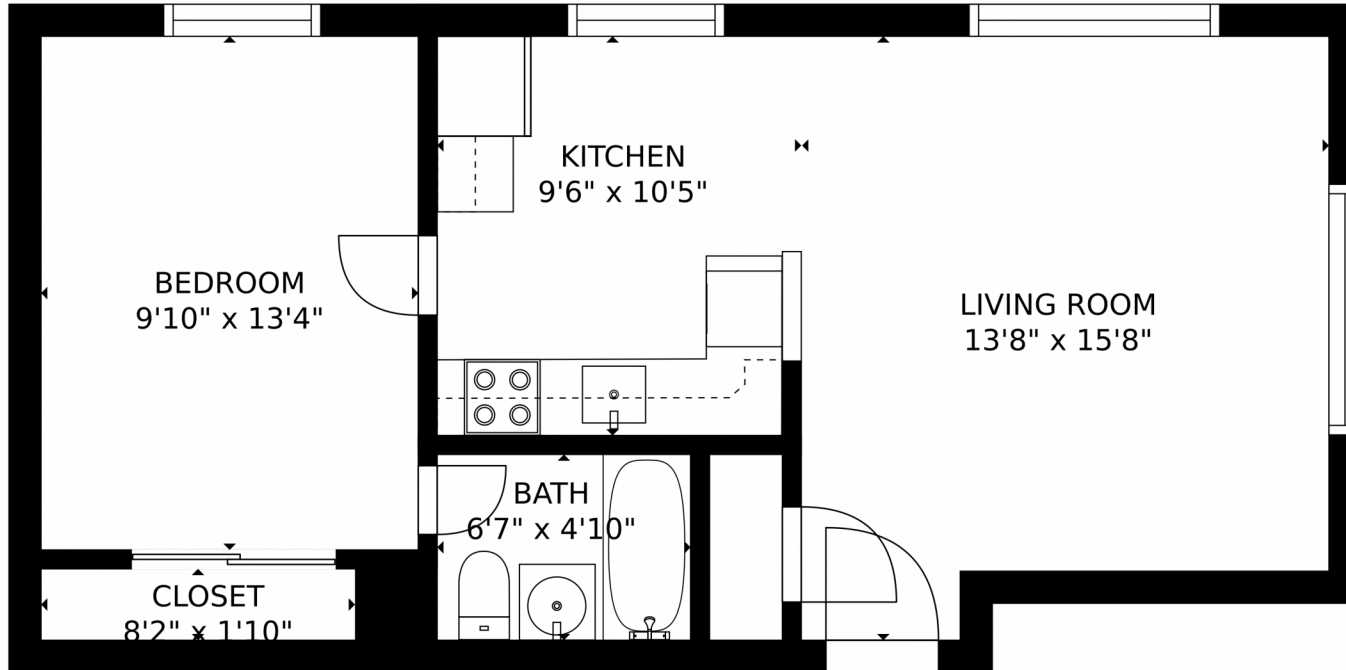

Scan code
for more
property
details

1 S Pennsylvania St #302, Denver, CO 80209 – Floor Plan

Estimated areas
GLA FLOOR 1: 593 sq. ft, excluded 0 sq. ft
Total GLA 593 sq. ft, total scanned area 593 sq. ft
SIZES AND DIMENSIONS ARE APPROXIMATE, ACTUAL MAY VARY.