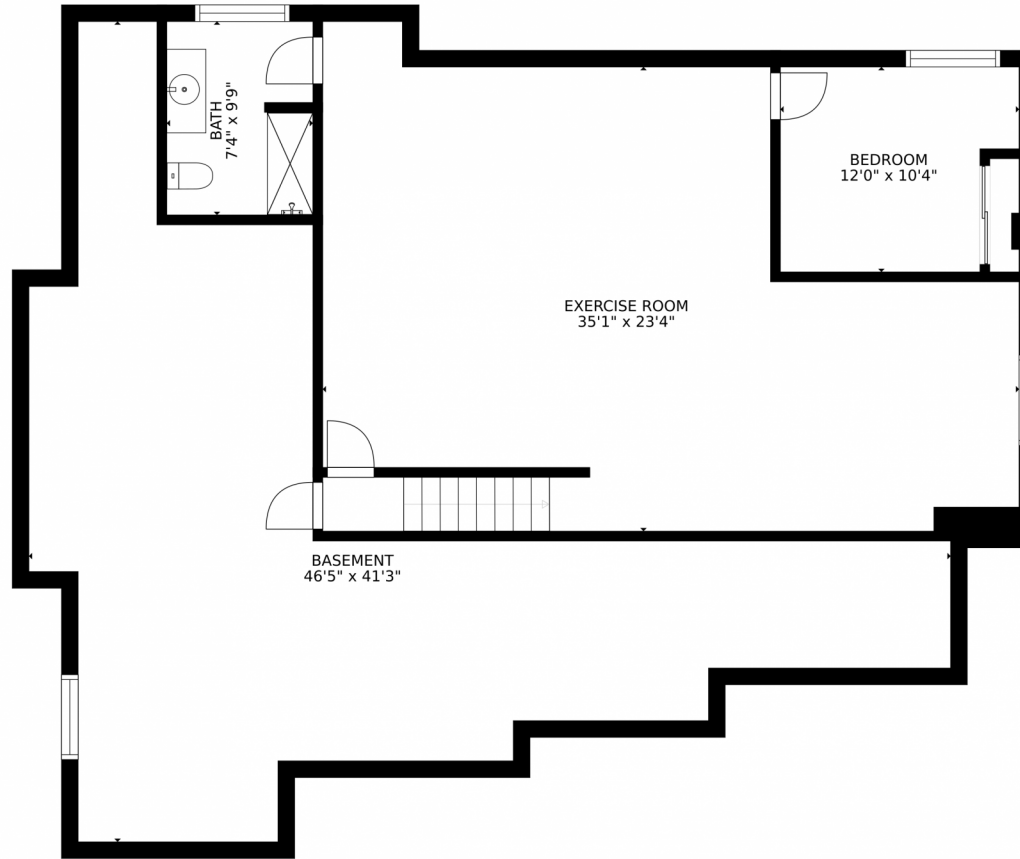

36000 East 149th Court
Hudson, CO 80642

 Single Family

 3197 SQFT

 10.03 Acre

Gordon Kelly
720-302-3400
gordon@2020realestateco.com

36000 East 149th Court, Hudson, CO 80642 – Main Level

Estimated areas

GLA FLOOR 1: 0 sq. ft, excluded 1805 sq. ft
GLA FLOOR 2: 1802 sq. ft, excluded 1371 sq. ft
Total GLA 1802 sq. ft, total scanned area 4978 sq. ft

SIZES AND DIMENSIONS ARE APPROXIMATE, ACTUAL MAY VARY.

Disclaimer: Sizes and Dimensions are Approximate, Actual May Vary.

Gordon Kelly
720-302-3400
gordon@2020realestateco.com

36000 East 149th Court, Hudson, CO 80642 – Lower Level

Estimated areas
GLA FLOOR 1: 0 sq. ft, excluded 1805 sq. ft
GLA FLOOR 2: 1802 sq. ft, excluded 1371 sq. ft
Total GLA 1802 sq. ft, total scanned area 4978 sq. ft
SIZES AND DIMENSIONS ARE APPROXIMATE, ACTUAL MAY VARY.

Disclaimer: Sizes and Dimensions are Approximate, Actual May Vary.

Gordon Kelly
720-302-3400
gordon@2020realestateco.com

36000 East 149th Court, Hudson, CO 80642 – All Levels

Estimated areas

GLA FLOOR 1: 0 sq. ft, excluded 1805 sq. ft
GLA FLOOR 2: 1802 sq. ft, excluded 1371 sq. ft
Total GLA 1802 sq. ft, total scanned area 4978 sq. ft