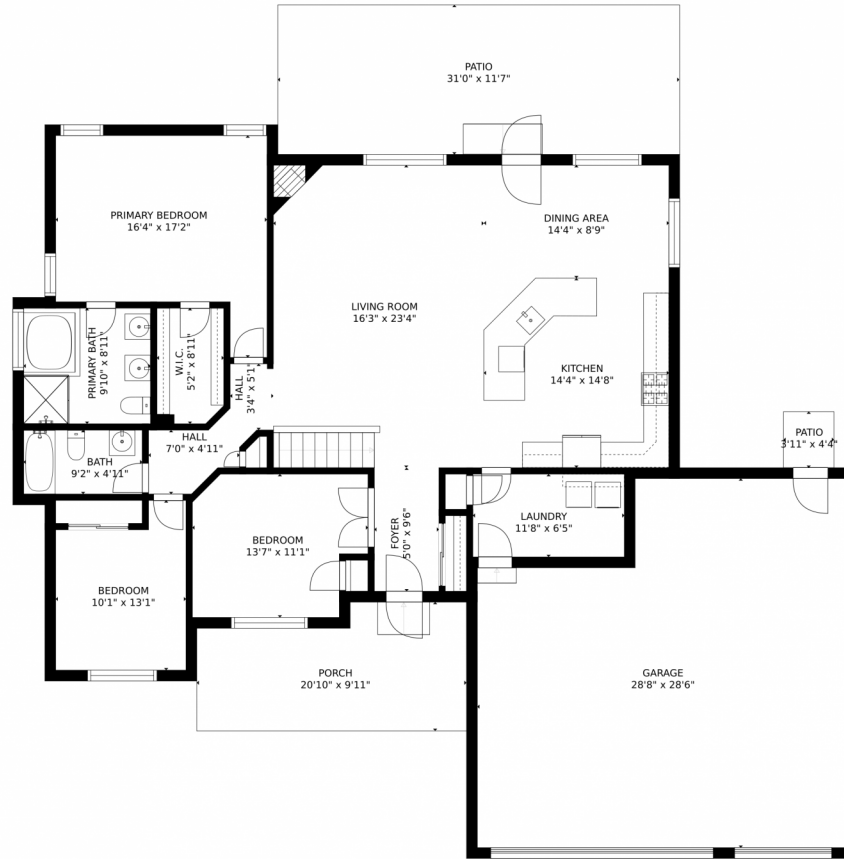

36000 East 149th Court, Hudson, CO 80642 – Main Level

Estimated areas

GLA FLOOR 1: 0 sq. ft, excluded 1805 sq. ft
GLA FLOOR 2: 1802 sq. ft, excluded 1371 sq. ft
Total GLA 1802 sq. ft, total scanned area 4978 sq. ft

Disclaimer: Sizes and Dimensions are Approximate, Actual May Vary.

Gordon Kelly
720-302-3400
gordon@2020realestateco.com