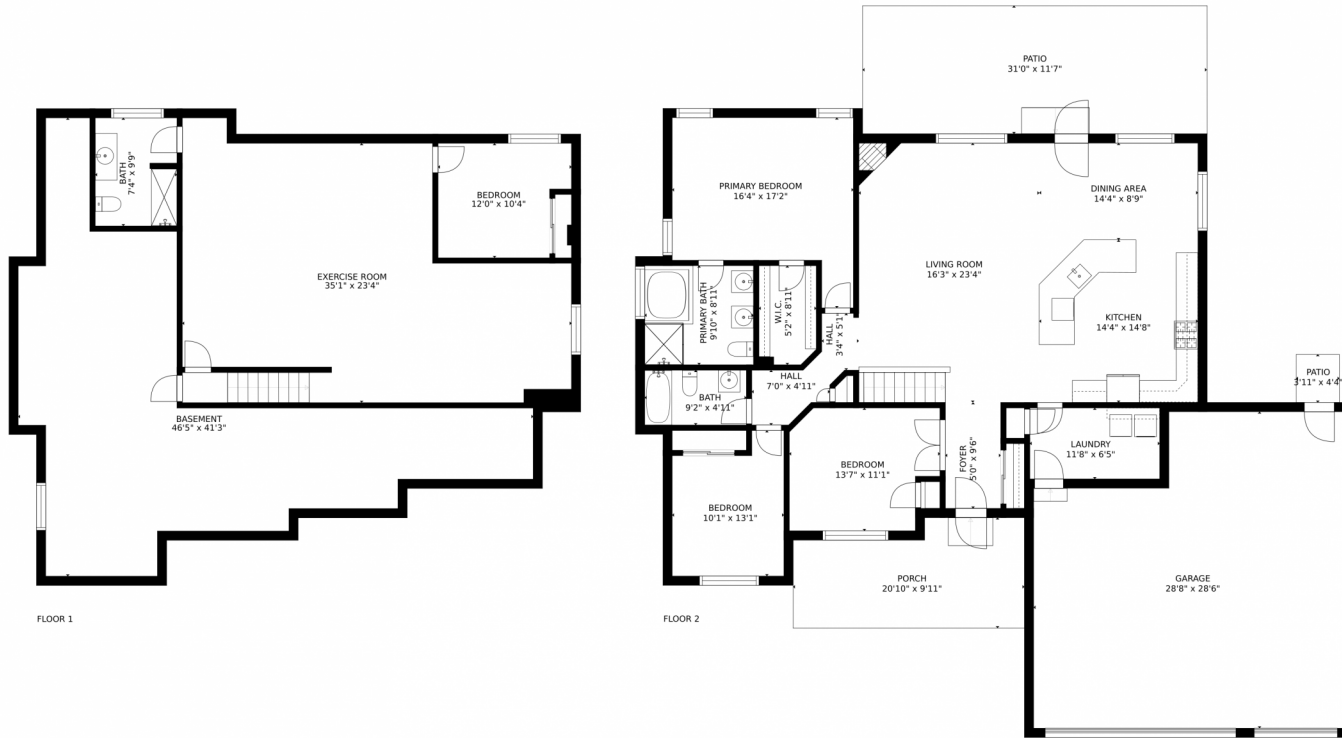

36000 East 149th Court, Hudson, CO 80642 – All Levels

Estimated areas

GLA FLOOR 1: 0 sq. ft, excluded 1805 sq. ft
GLA FLOOR 2: 1802 sq. ft, excluded 1371 sq. ft
Total GLA 1802 sq. ft, total scanned area 4978 sq. ft

Disclaimer: Sizes and Dimensions are Approximate, Actual May Vary.

Gordon Kelly
720-302-3400
gordon@2020realestateco.com

Scan code
for more
property
details