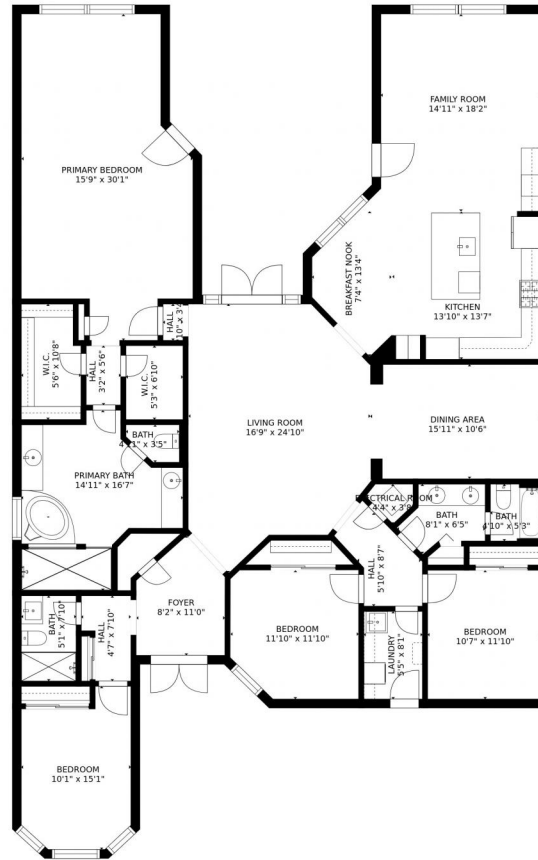

Estimated areas
GLA FLOOR 1: 2931 sq. ft, excluded 0 sq. ft
Total GLA 2931 sq. ft, total scanned area 2931 sq. ft

Disclaimer: Sizes and Dimensions are Approximate, Actual May Vary.

Chuck Luciano
561-706-7144
chuck.luciano@compass.com