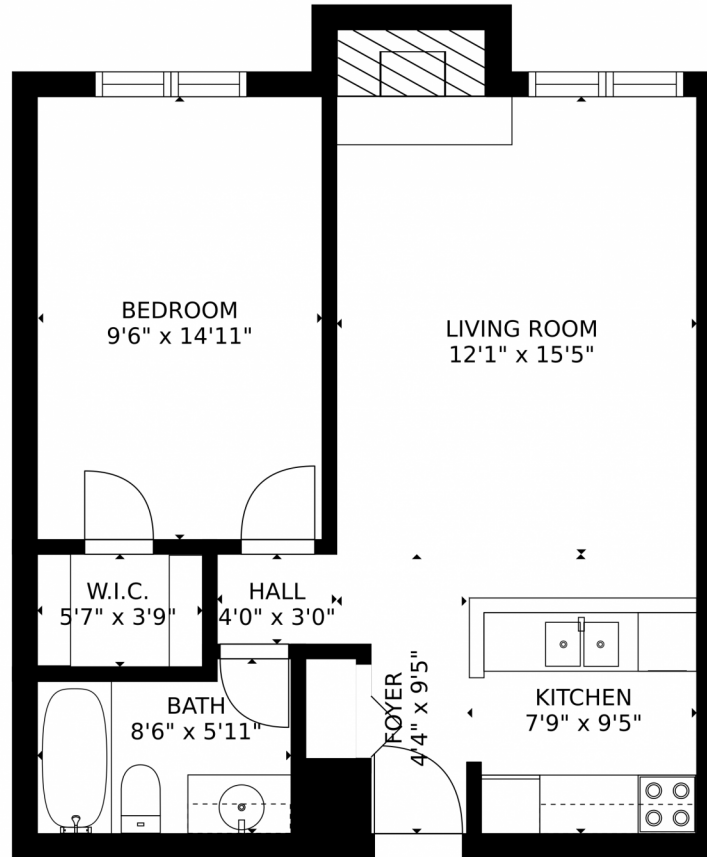

Estimated areas
GLA FLOOR 1: 625 sq. ft, excluded 20 sq. ft
Total GLA 625 sq. ft, total scanned area 645 sq. ft

Disclaimer: Sizes and Dimensions are Approximate, Actual May Vary.

Taylor Haas
303-665-7368
taylorh@coloradorpm.com
<https://www.coloradorpm.com/available-rental-properties-denver>

Scan code
for more
property
details