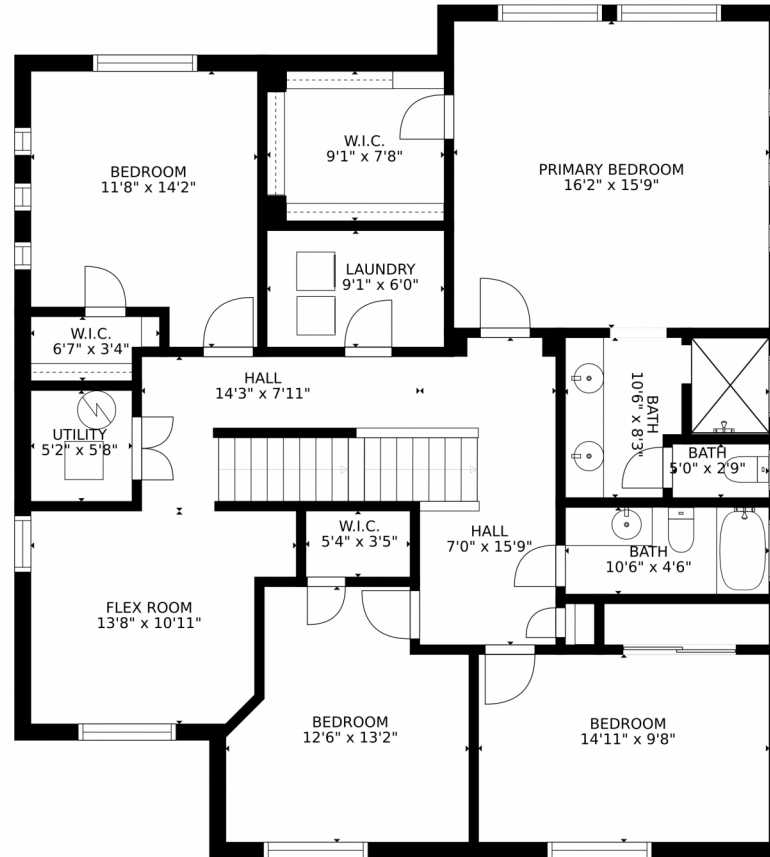

185 Pipit Lake Way, Erie, CO 80516 – Upper Level

Estimated areas

Disclaimer: Sizes and Dimensions are Approximate, Actual May Vary.

Taylor Haas

303-665-7368

taylorh@coloradorpm.com

<https://www.coloradorpm.com/available-rental-properties-denver>

Scan code
for more
property
details