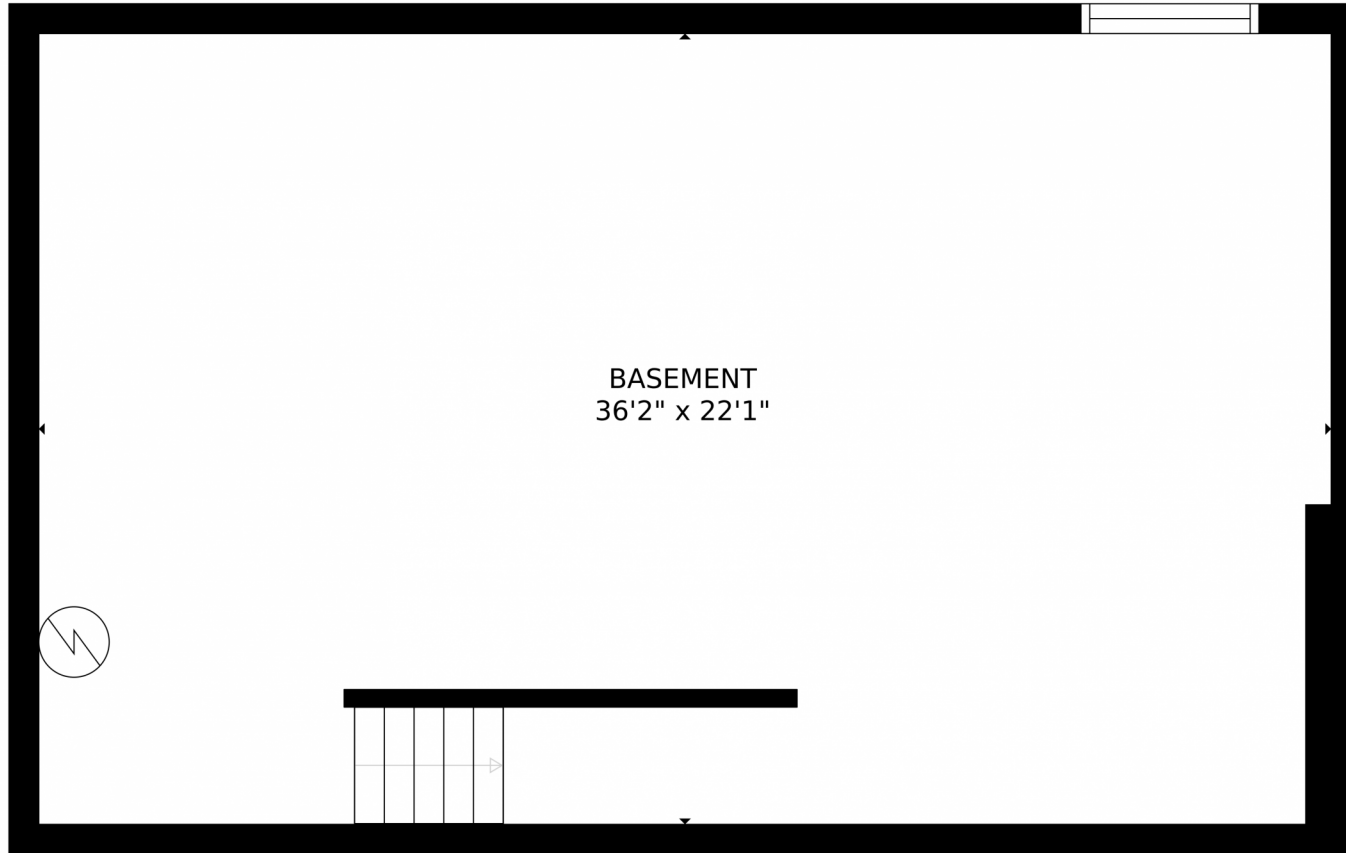

Estimated areas

Disclaimer: Sizes and Dimensions are Approximate, Actual May Vary.

Taylor Haas
303-665-7368
taylorh@coloradorpm.com
<https://www.coloradorpm.com/available-rental-properties-denver>

Scan code
for more
property
details