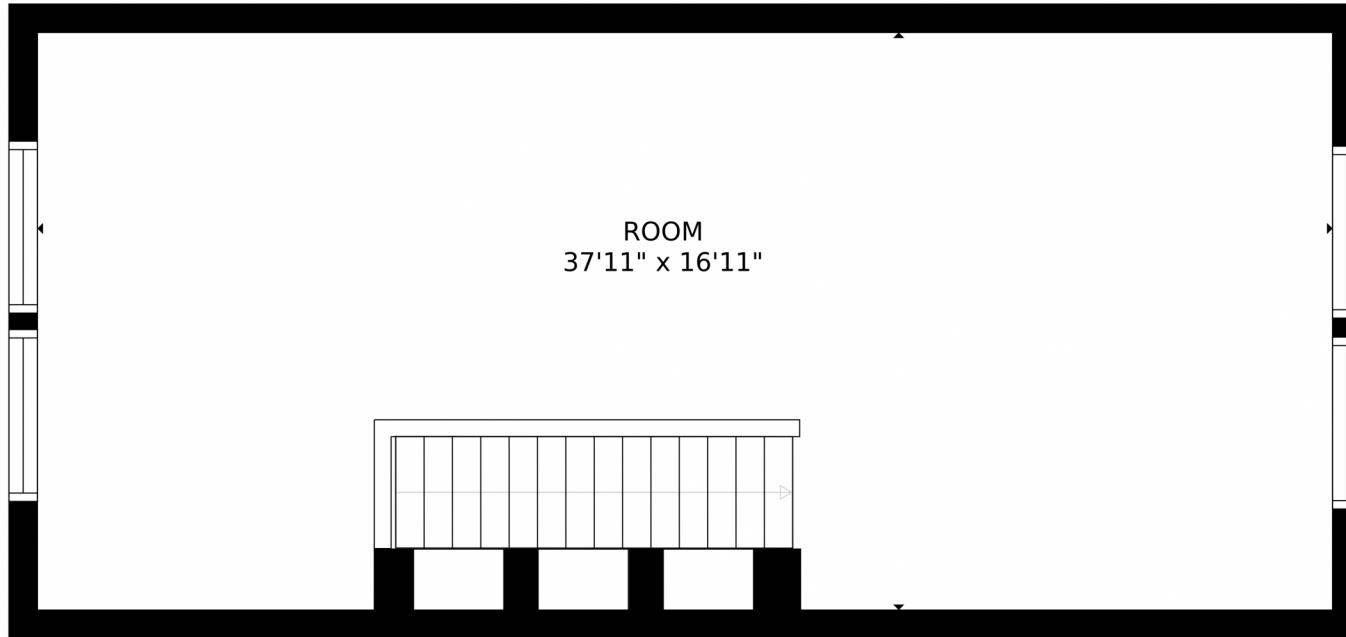

ROOM
37'11" x 16'11"

Estimated areas

Disclaimer: Sizes and Dimensions are Approximate, Actual May Vary.

Taylor Haas
303-665-7368
taylorh@coloradorpm.com
<https://www.coloradorpm.com/available-rental-properties-denver>