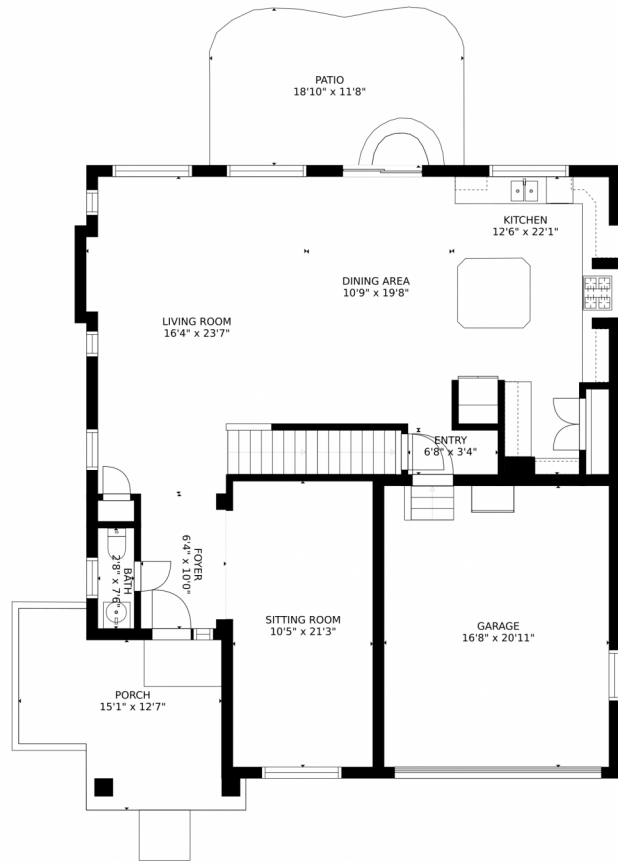

185 Pipit Lake Way, Erie, CO 80516 — Main Level

Estimated areas

Disclaimer: Sizes and Dimensions are Approximate, Actual May Vary.

Taylor Haas

303-665-7368

taylorh@coloradorpm.com

<https://www.coloradorpm.com/available-rental-properties-denver>

Scan code
for more
property
details