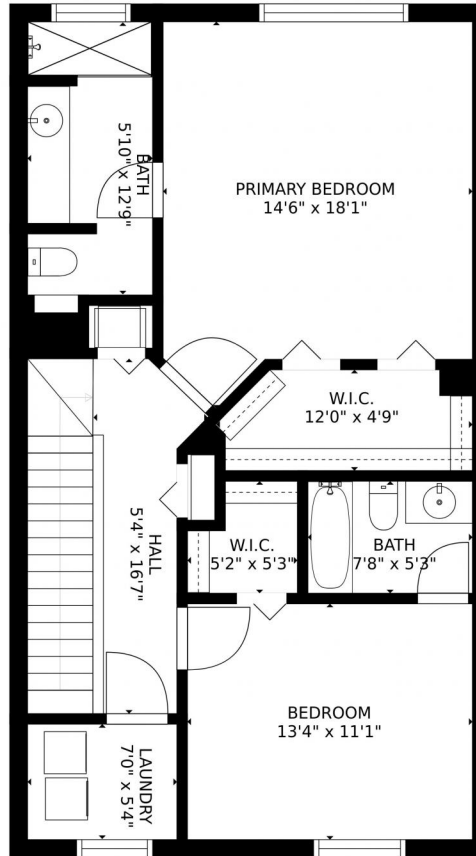

Estimated areas

GLA FLOOR 1: 650 sq. ft, excluded 426 sq. ft
GLA FLOOR 2: 899 sq. ft, excluded 0 sq. ft
Total GLA 1549 sq. ft, total scanned area 1975 sq. ft

Disclaimer: Sizes and Dimensions are Approximate, Actual May Vary.