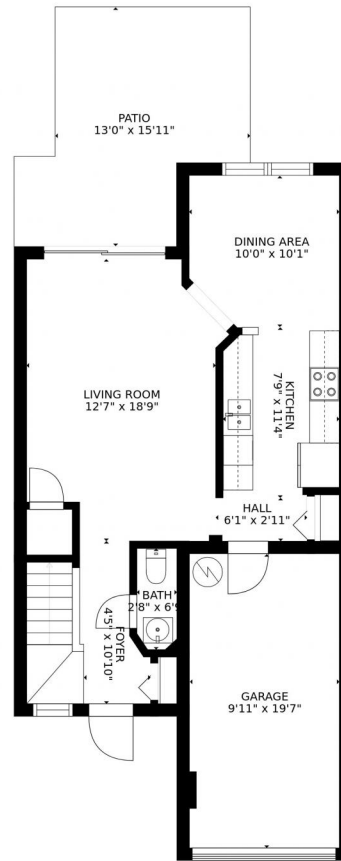

Estimated areas

GLA FLOOR 1: 650 sq. ft, excluded 426 sq. ft
GLA FLOOR 2: 899 sq. ft, excluded 0 sq. ft
Total GLA 1549 sq. ft, total scanned area 1975 sq. ft

Disclaimer: Sizes and Dimensions are Approximate, Actual May Vary.

Aneesy Kairalla
561-254-5632
aneesyhome@aol.com

Scan code
for more
property
details