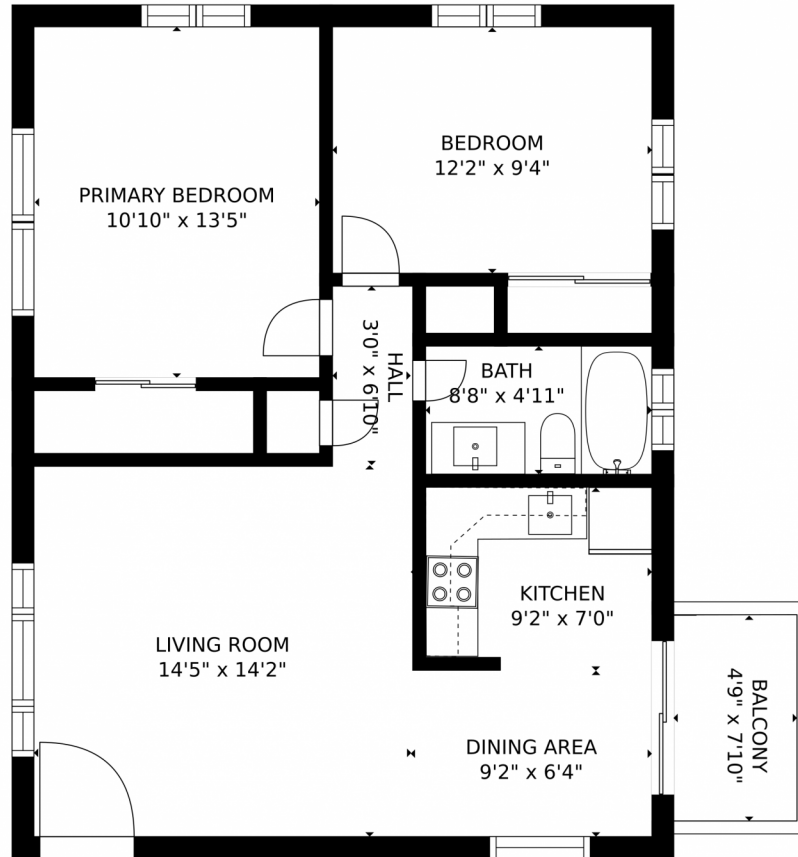

4245 West 70th Pl. #3, Westminster, CO 80030 – Floor Plan

Estimated areas
GLA FLOOR 1: 821 sq. ft, excluded 37 sq. ft
Total GLA 821 sq. ft, total scanned area 858 sq. ft

Disclaimer: Sizes and Dimensions are Approximate, Actual May Vary.

Taylor Haas
303-665-7368
taylorh@coloradorpm.com
<https://www.coloradorpm.com/available-rental-properties-denver>

Scan code
for more
property
details