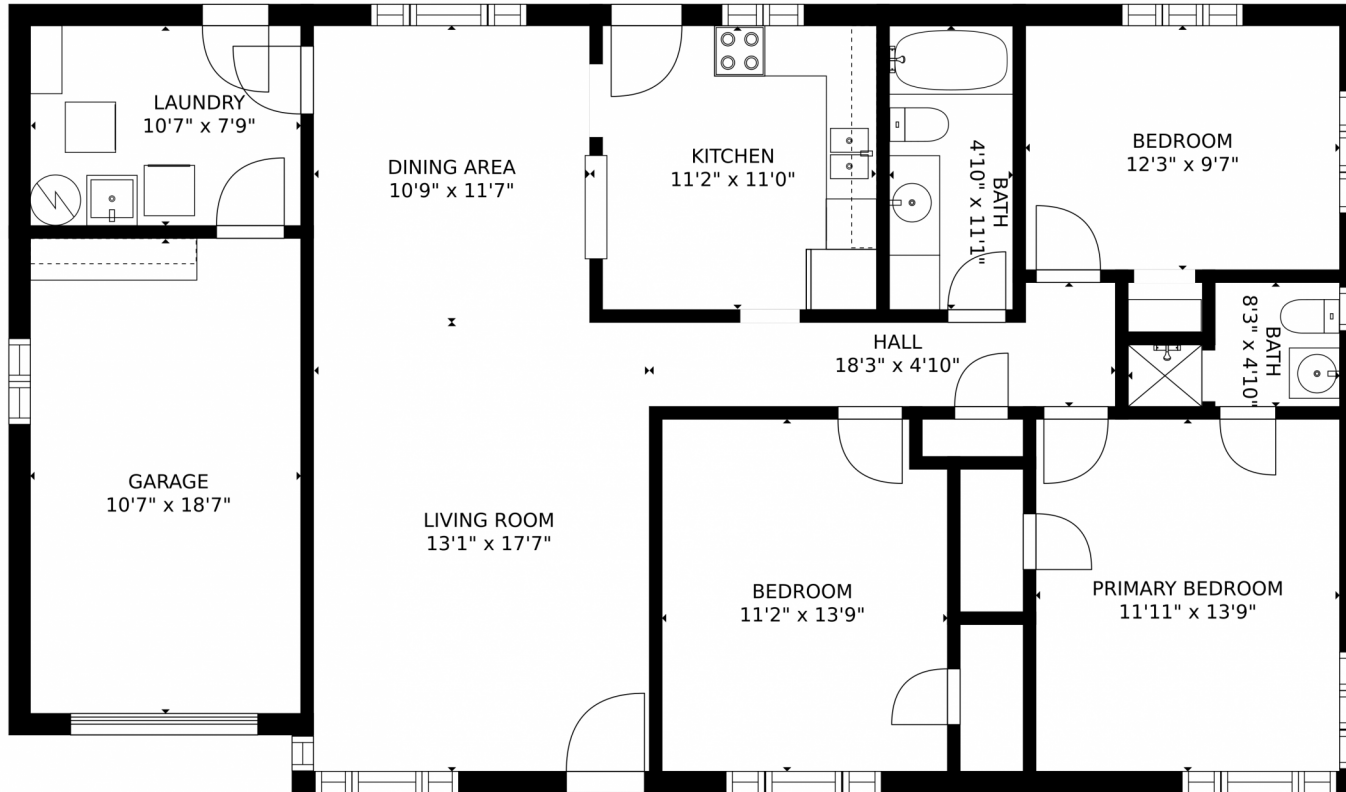

762 Troy Court, Aurora, CO 80011 – Main Floor

Estimated areas
GLA FLOOR 1: 1382 sq. ft, excluded 221 sq. ft
Total GLA 1382 sq. ft, total scanned area 1603 sq. ft

Disclaimer: Sizes and Dimensions are Approximate, Actual May Vary.

Keith Alba
303-478-7246
keith@myhometeamdenver.com

Scan code
for more
property
details