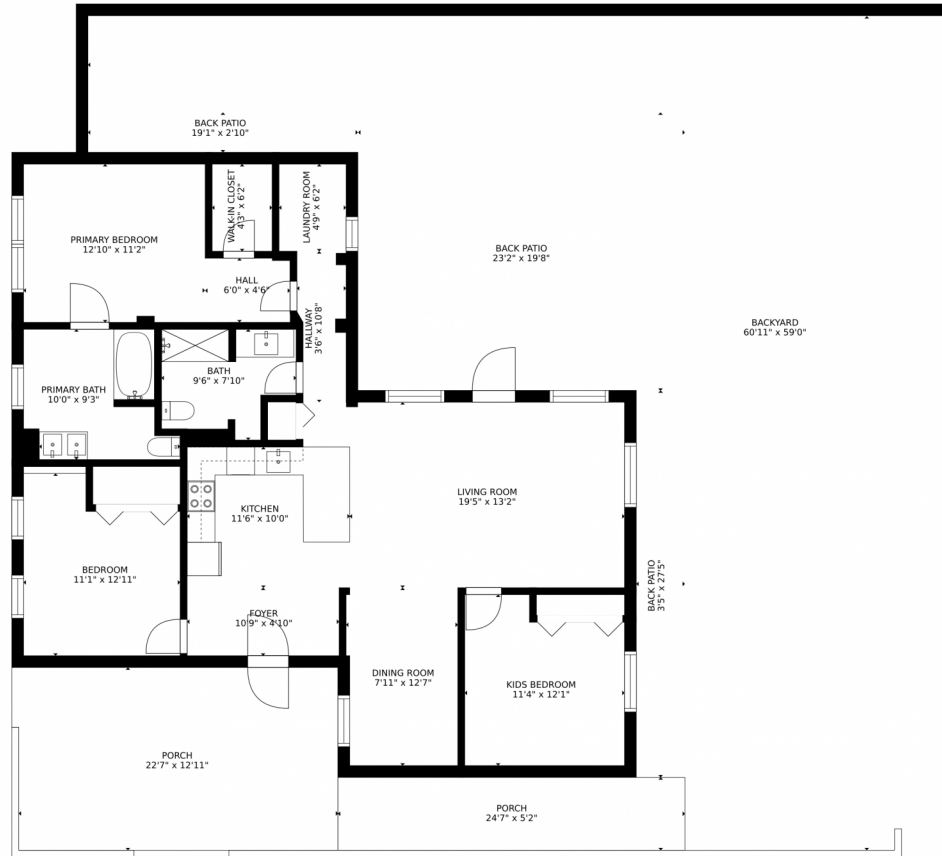

700 Northeast 3rd Avenue, Pompano Beach, FL 33060 – All Levels

Estimated areas
GLA FLOOR 1: 1444 sq. ft, excluded 2526 sq. ft
Total GLA 1444 sq. ft, total scanned area 3970 sq. ft

Disclaimer: Sizes and Dimensions are Approximate, Actual May Vary.

Rachael Barach
954-815-1418
rachael@rachaelbarach.com
<https://www.therachaelbarachgroup.com/>