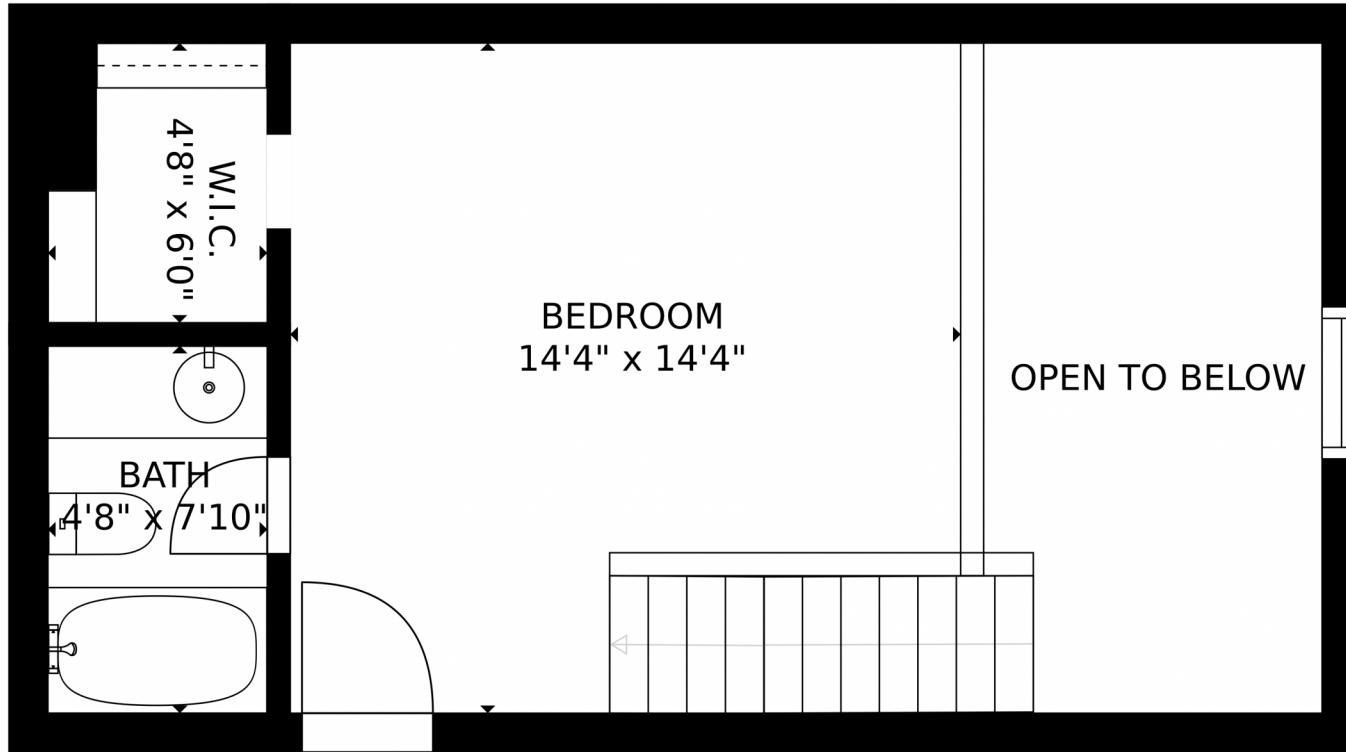

FLOOR 1

Estimated areas

GLA FLOOR 1: 350 sq. ft, excluded 131 sq. ft
GLA FLOOR 2: 339 sq. ft, excluded 125 sq. ft
Total GLA 689 sq. ft, total scanned area 945 sq. ft

SIZES AND DIMENSIONS ARE APPROXIMATE, ACTUAL MAY VARY.

GLA FLOOR 1: 350 sq. ft, excluded 131 sq. ft
GLA FLOOR 2: 339 sq. ft, excluded 125 sq. ft
Total GLA 689 sq. ft, total scanned area 945 sq. ft

SIZES AND DIMENSIONS ARE APPROXIMATE, ACTUAL MAY VARY.

Disclaimer: Sizes and Dimensions are Approximate, Actual May Vary.

MARK ZumTobel
303-909-8808
ZUM@REALTOR.COM

Scan code
for more
property
details

Estimated areas
GLA FLOOR 1: 350 sq. ft, excluded 131 sq. ft
GLA FLOOR 2: 339 sq. ft, excluded 125 sq. ft
Total GLA 689 sq. ft, total scanned area 945 sq. ft
SIZES AND DIMENSIONS ARE APPROXIMATE, ACTUAL MAY VARY.

Disclaimer: Sizes and Dimensions are Approximate, Actual May Vary.

MARK ZumTobel
303-909-8808
ZUM@REALTOR.COM

Scan code
for more
property
details