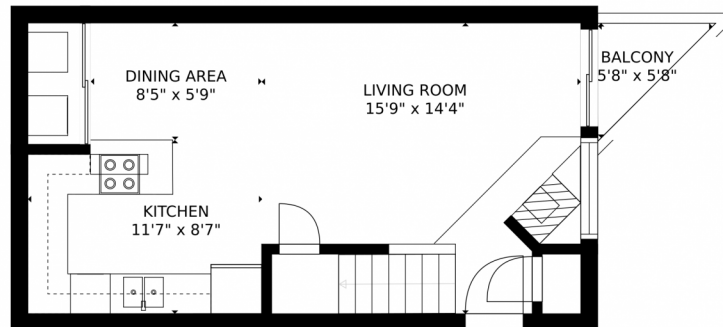

FLOOR 1

Estimated areas

GLA FLOOR 1: 350 sq. ft, excluded 131 sq. ft
GLA FLOOR 2: 339 sq. ft, excluded 125 sq. ft
Total GLA 689 sq. ft, total scanned area 945 sq. ft

Disclaimer: Sizes and Dimensions are Approximate, Actual May Vary.

MARK ZumTobel
303-909-8808
ZUM@REALTOR.COM

Scan code
for more
property
details