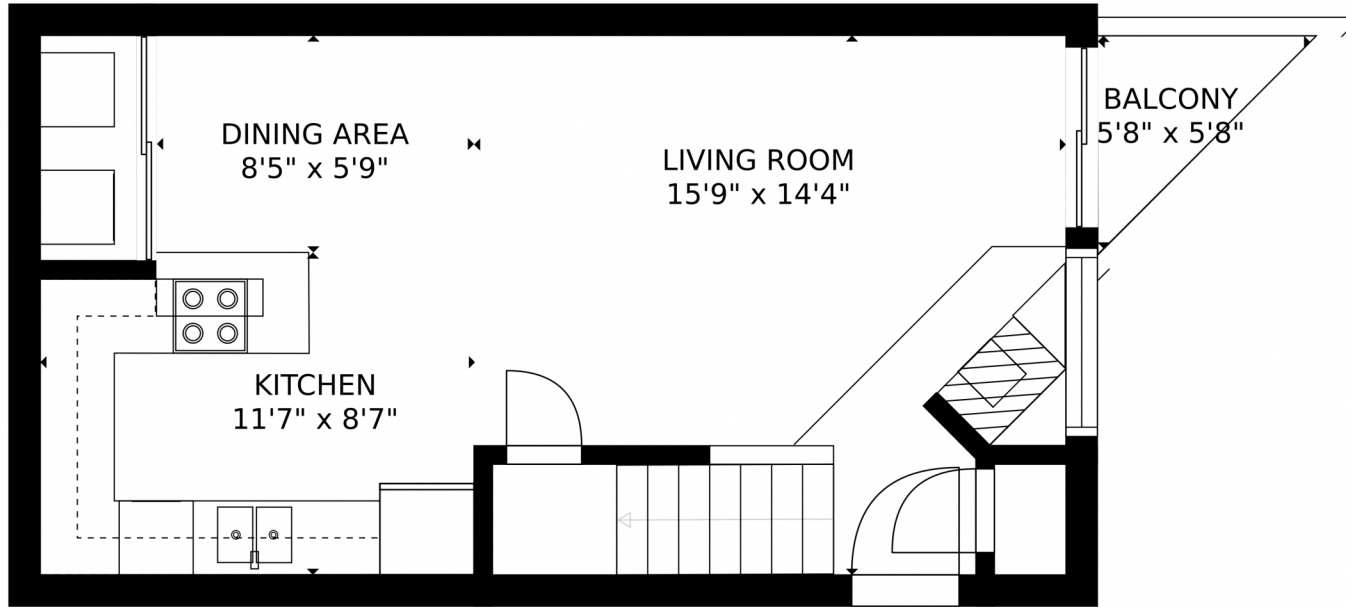

12478 West Nevada Place, Lakewood, CO 80228 – Main Floor

Estimated areas

GLA FLOOR 1: 350 sq. ft, excluded 131 sq. ft
GLA FLOOR 2: 339 sq. ft, excluded 125 sq. ft
Total GLA 689 sq. ft, total scanned area 945 sq. ft

Disclaimer: Sizes and Dimensions are Approximate, Actual May Vary.

MARK ZumTobel
303-909-8808
ZUM@REALTOR.COM

Scan code
for more
property
details