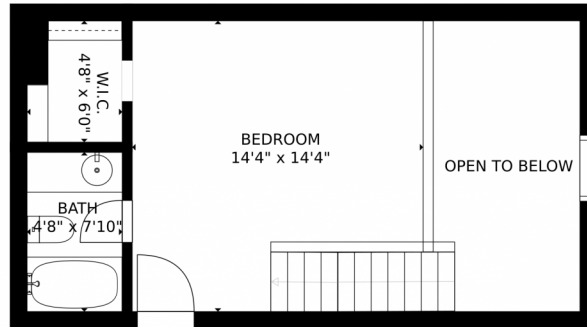

12478 West Nevada Place, Lakewood, CO 80228 – All Floors

FLOOR 2