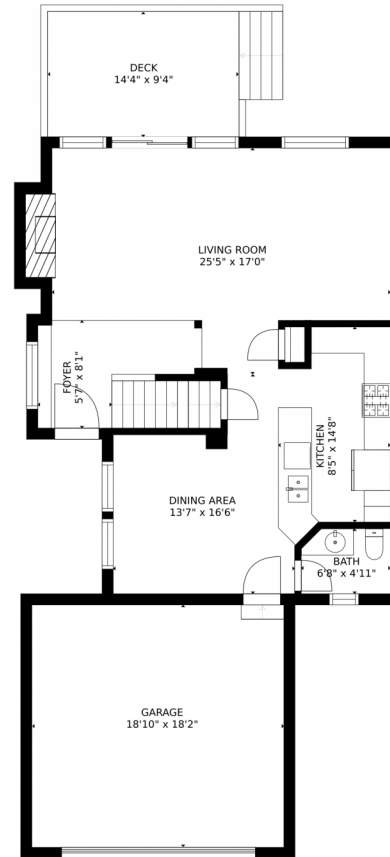

Estimated areas

Disclaimer: Sizes and Dimensions are Approximate, Actual May Vary.

MARK ZumTobel
303-909-8808
ZUM@REALTOR.COM