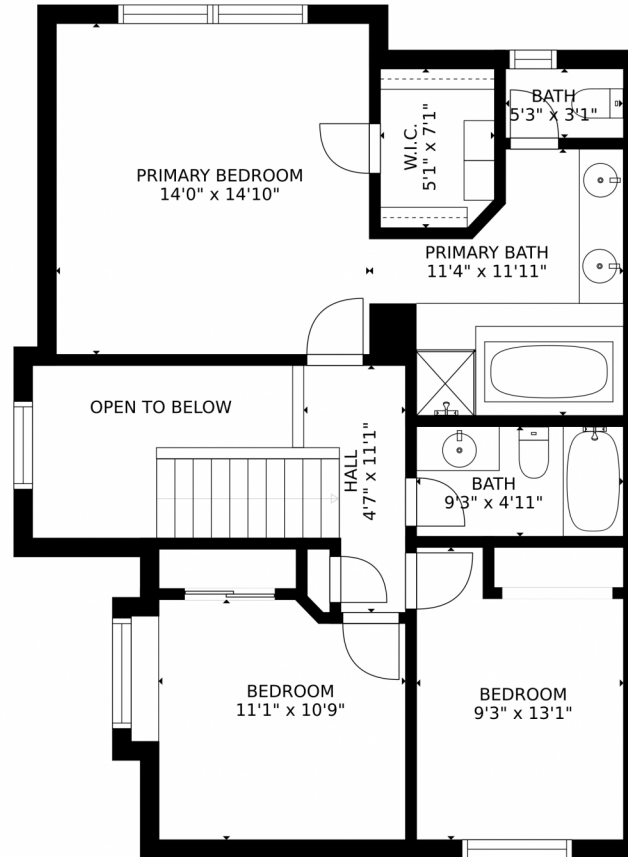

8565 Moore Court, Arvada, CO 80005 – Second Level

Estimated areas

Disclaimer: Sizes and Dimensions are Approximate, Actual May Vary.

MARK ZumTobel
303-909-8808
ZUM@REALTOR.COM