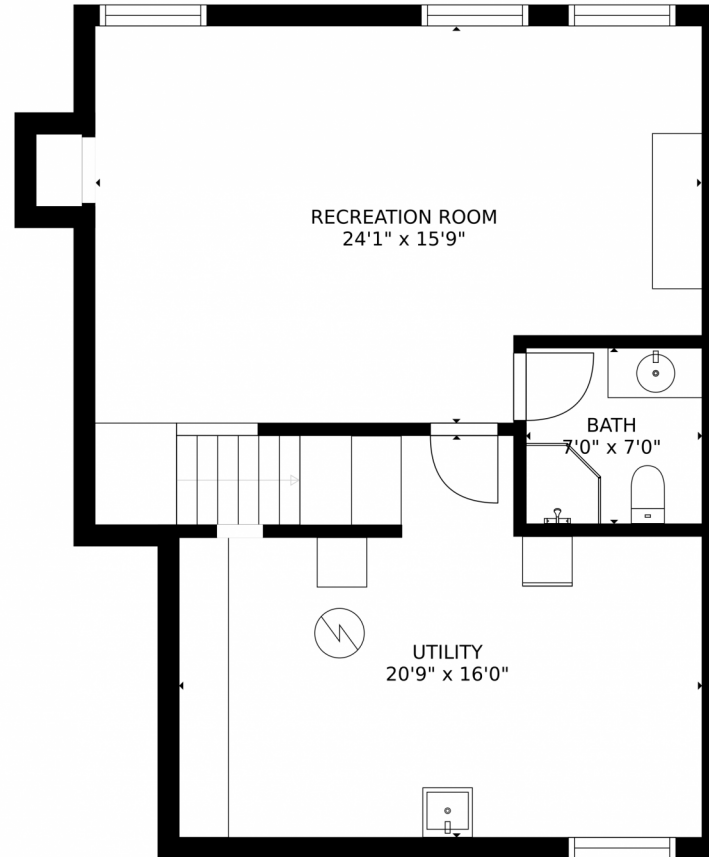

Estimated areas

Disclaimer: Sizes and Dimensions are Approximate, Actual May Vary.

MARK ZumTobel
303-909-8808
ZUM@REALTOR.COM

Scan code
for more
property
details