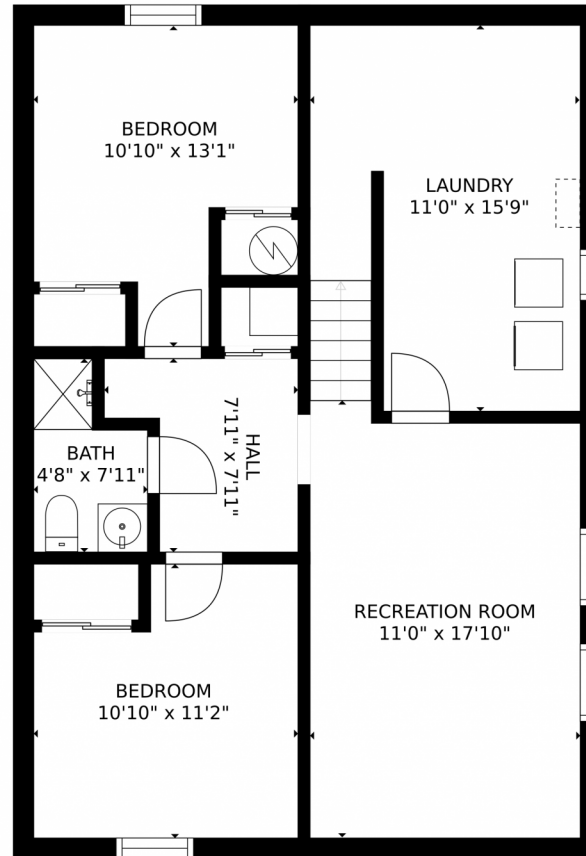

5565 South Delaware Street - #5565, Littleton, CO 80120 – Lower Level

Estimated areas

GLA FLOOR 1: 0 sq. ft, excluded 836 sq. ft
GLA FLOOR 2: 836 sq. ft, excluded 417 sq. ft
Total GLA 836 sq. ft, total scanned area 2089 sq. ft

Disclaimer: Sizes and Dimensions are Approximate, Actual May Vary.

Taylor Haas

303-665-7368

taylorh@coloradorpm.com

<https://www.coloradorpm.com/available-rental-properties-denver>

Scan code
for more
property
details