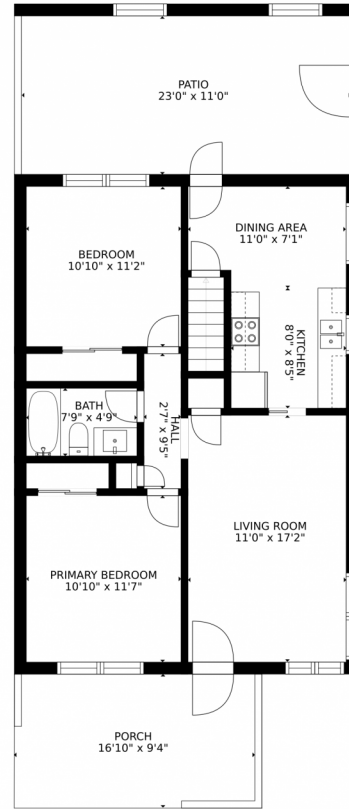

FLOOR 2

Estimated areas

GLA FLOOR 1: 0 sq. ft, excluded 836 sq. ft
GLA FLOOR 2: 836 sq. ft, excluded 417 sq. ft
Total GLA 836 sq. ft, total scanned area 2089 sq. ft

Disclaimer: Sizes and Dimensions are Approximate, Actual May Vary.

Taylor Haas

303-665-7368

taylorh@coloradorpm.com

<https://www.coloradorpm.com/available-rental-properties-denver>

Scan code
for more
property
details