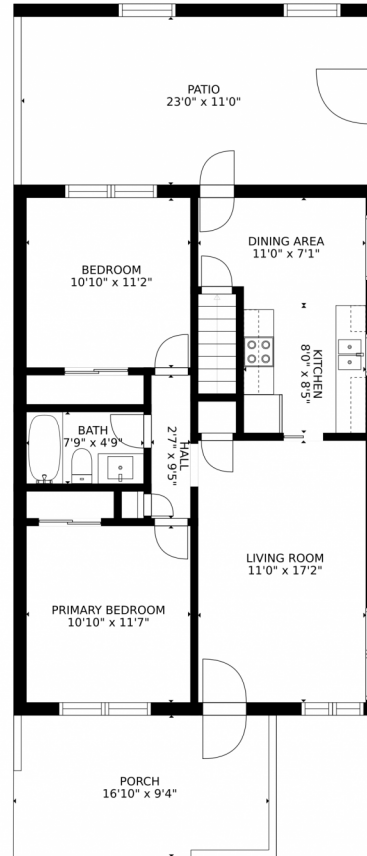

5565 South Delaware Street - #5565, Littleton, CO 80120 – Main Level

Estimated areas

GLA FLOOR 1: 0 sq. ft, excluded 836 sq. ft
GLA FLOOR 2: 836 sq. ft, excluded 417 sq. ft
Total GLA 836 sq. ft, total scanned area 2089 sq. ft

Disclaimer: Sizes and Dimensions are Approximate, Actual May Vary.

Taylor Haas

303-665-7368

taylorh@coloradorpm.com

<https://www.coloradorpm.com/available-rental-properties-denver>

Scan code
for more
property
details