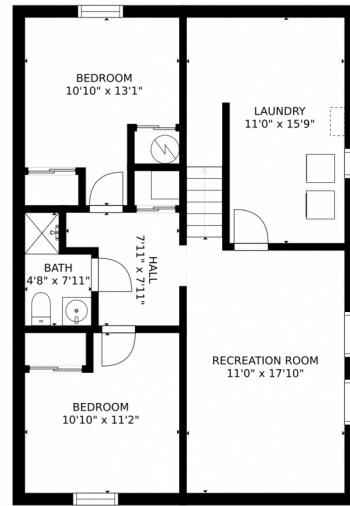

5565 South Delaware Street - #5565, Littleton, CO 80120 – All Levels

FLOOR 1