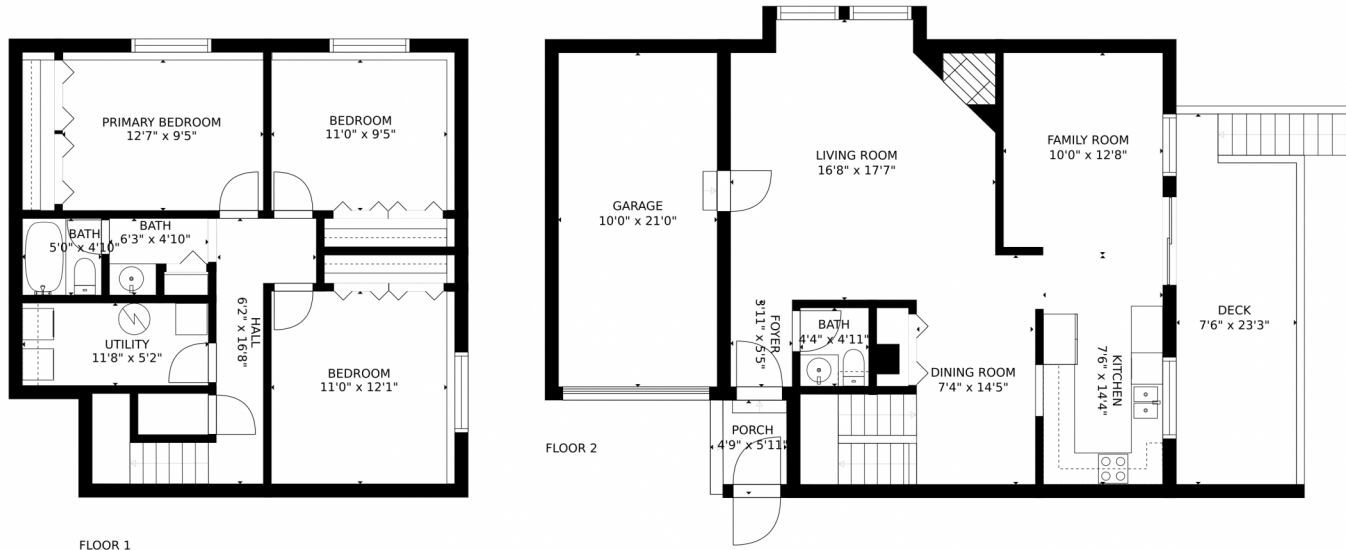

14114 E Montana Circle #A, Aurora, CO 80012 – All Levels

FLOOR 1

FLOOR 2

Estimated areas

GLA FLOOR 1: 0 sq. ft, excluded 802 sq. ft
GLA FLOOR 2: 821 sq. ft, excluded 432 sq. ft
Total GLA 821 sq. ft, total scanned area 2055 sq. ft

Disclaimer: Sizes and Dimensions are Approximate, Actual May Vary.

Taylor Haas

303-665-7368

taylorh@coloradorpm.com

<https://www.coloradorpm.com/available-rental-properties-denver>

Scan code
for more
property
details