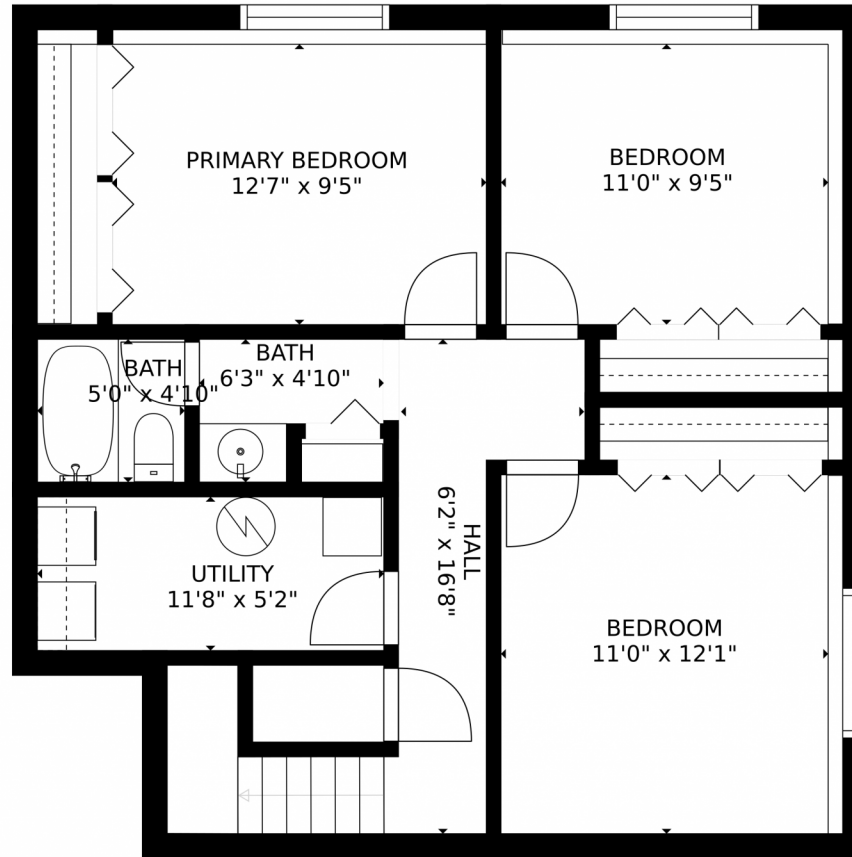

14114 E Montana Circle #A, Aurora, CO 80012 – Lower Level

Estimated areas

GLA FLOOR 1: 0 sq. ft, excluded 802 sq. ft
GLA FLOOR 2: 821 sq. ft, excluded 432 sq. ft
Total GLA 821 sq. ft, total scanned area 2055 sq. ft

Disclaimer: Sizes and Dimensions are Approximate, Actual May Vary.

Taylor Haas

303-665-7368

taylorh@coloradorpm.com

<https://www.coloradorpm.com/available-rental-properties-denver>

Scan code
for more
property
details