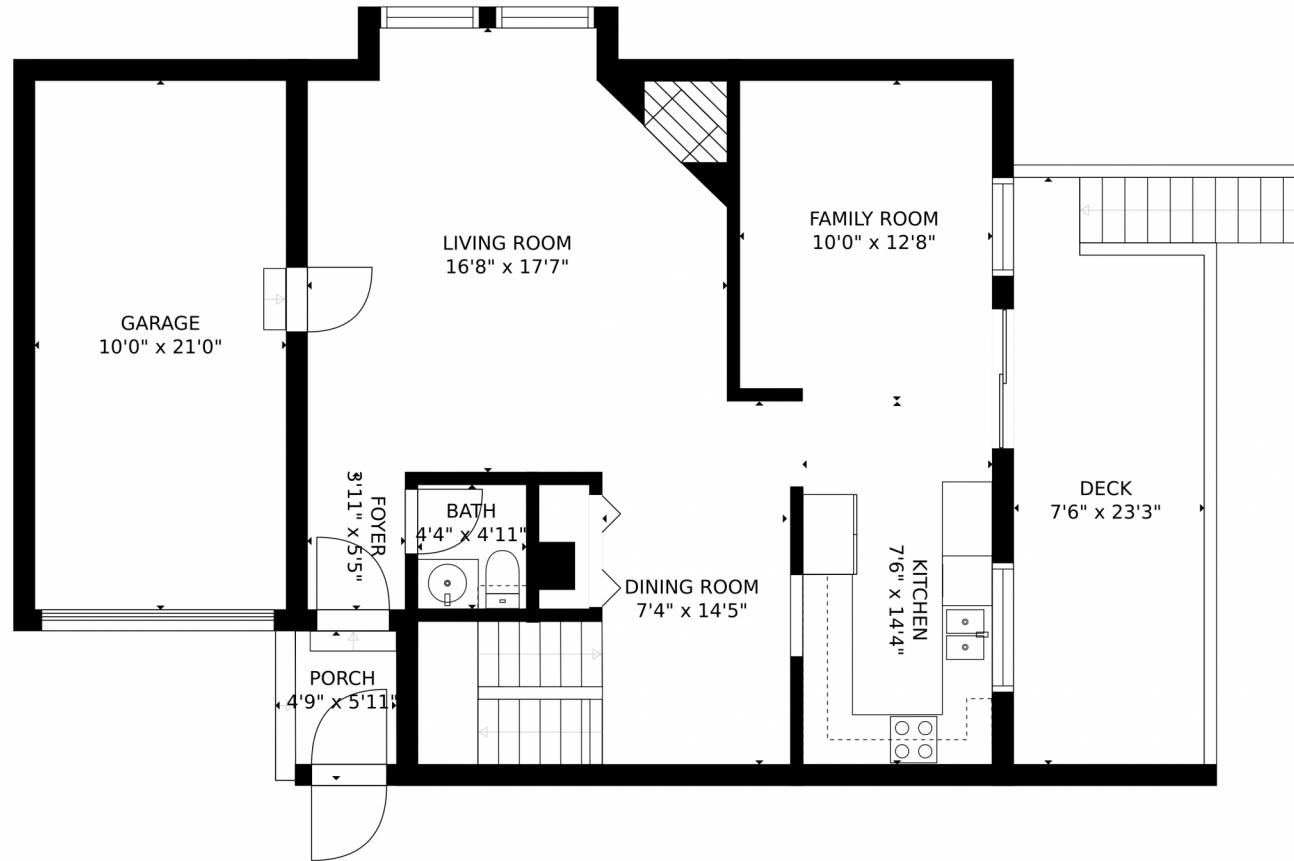

14114 E Montana Circle #A, Aurora, CO 80012 – Main Level

Estimated areas

GLA FLOOR 1: 0 sq. ft, excluded 802 sq. ft
GLA FLOOR 2: 821 sq. ft, excluded 432 sq. ft
Total GLA 821 sq. ft, total scanned area 2055 sq. ft

Disclaimer: Sizes and Dimensions are Approximate, Actual May Vary.

Taylor Haas

303-665-7368

taylorh@coloradorpm.com

<https://www.coloradorpm.com/available-rental-properties-denver>

Scan code
for more
property
details