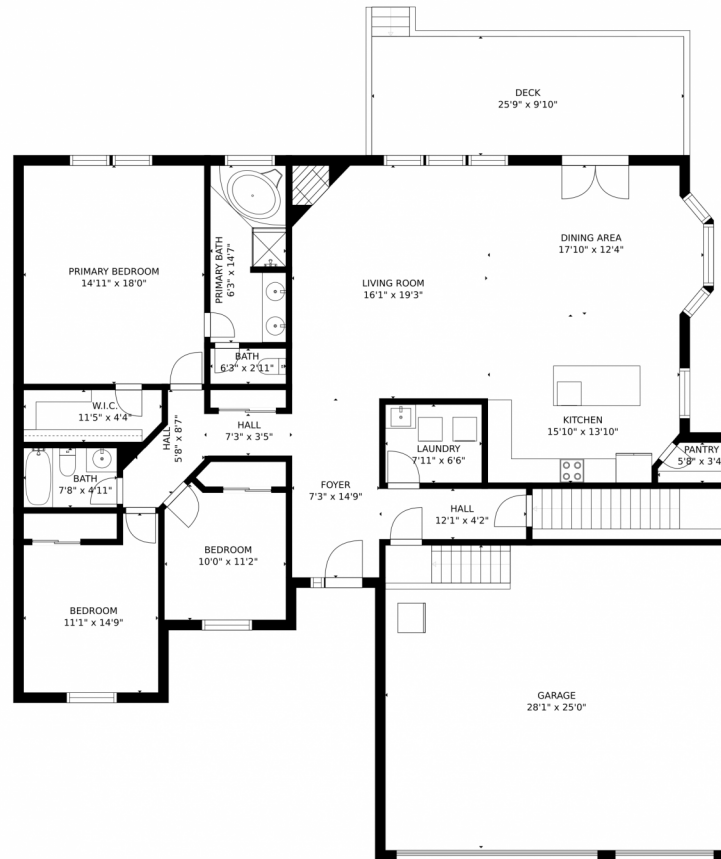

8451 Hope Court, Thornton, CO 80229 – Main

Estimated areas

GLA FLOOR 1: 0 sq. ft, excluded 1977 sq. ft
GLA FLOOR 2: 2110 sq. ft, excluded 1024 sq. ft
Total GLA 2110 sq. ft, total scanned area 5111 sq. ft

Disclaimer: Sizes and Dimensions are Approximate, Actual May Vary.

Jennifer Steinert
303-246-2226
jen@madisonprops.com