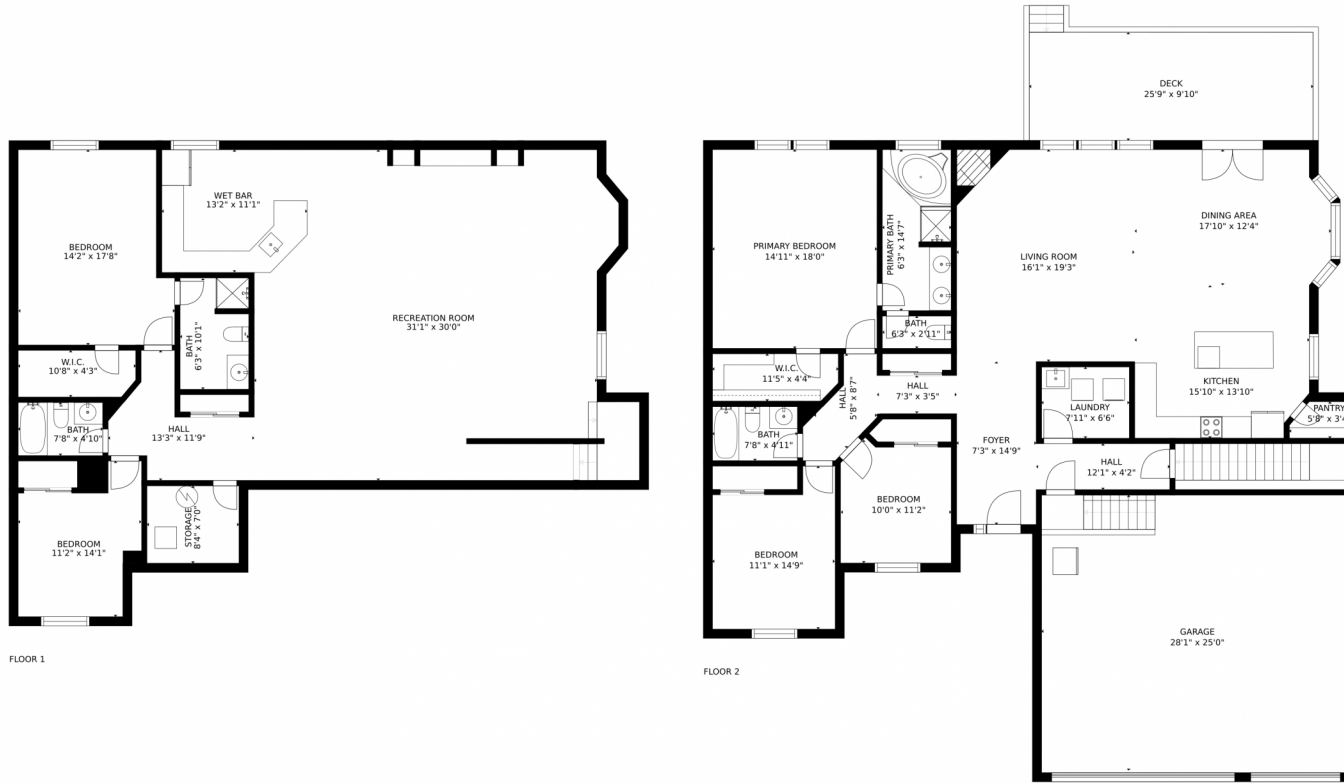

GLA FLOOR 1: 0 sq. ft, excluded 1977 sq. ft
GLA FLOOR 2: 2110 sq. ft, excluded 1024 sq. ft
Total GLA 2110 sq. ft, total scanned area 5111 sq. ft

SIZES AND DIMENSIONS ARE APPROXIMATE, ACTUAL MAY VARY.

Disclaimer: Sizes and Dimensions are Approximate, Actual May Vary.

Jennifer Steinert
303-246-2226
jen@madisonprops.com

8451 Hope Court, Thornton, CO 80229 – Basement

Estimated areas
GLA FLOOR 1: 0 sq. ft, excluded 1977 sq. ft
GLA FLOOR 2: 2110 sq. ft, excluded 1024 sq. ft
Total GLA 2110 sq. ft, total scanned area 5111 sq. ft
SIZES AND DIMENSIONS ARE APPROXIMATE, ACTUAL MAY VARY.

Disclaimer: Sizes and Dimensions are Approximate, Actual May Vary.

Jennifer Steinert
303-246-2226
jen@madisonprops.com

8451 Hope Court, Thornton, CO 80229 – All Levels

Estimated areas
GLA FLOOR 1: 0 sq. ft, excluded 1977 sq. ft
GLA FLOOR 2: 2110 sq. ft, excluded 1024 sq. ft
Total GLA 2110 sq. ft, total scanned area 5111 sq. ft
SIZES AND DIMENSIONS ARE APPROXIMATE, ACTUAL MAY VARY.