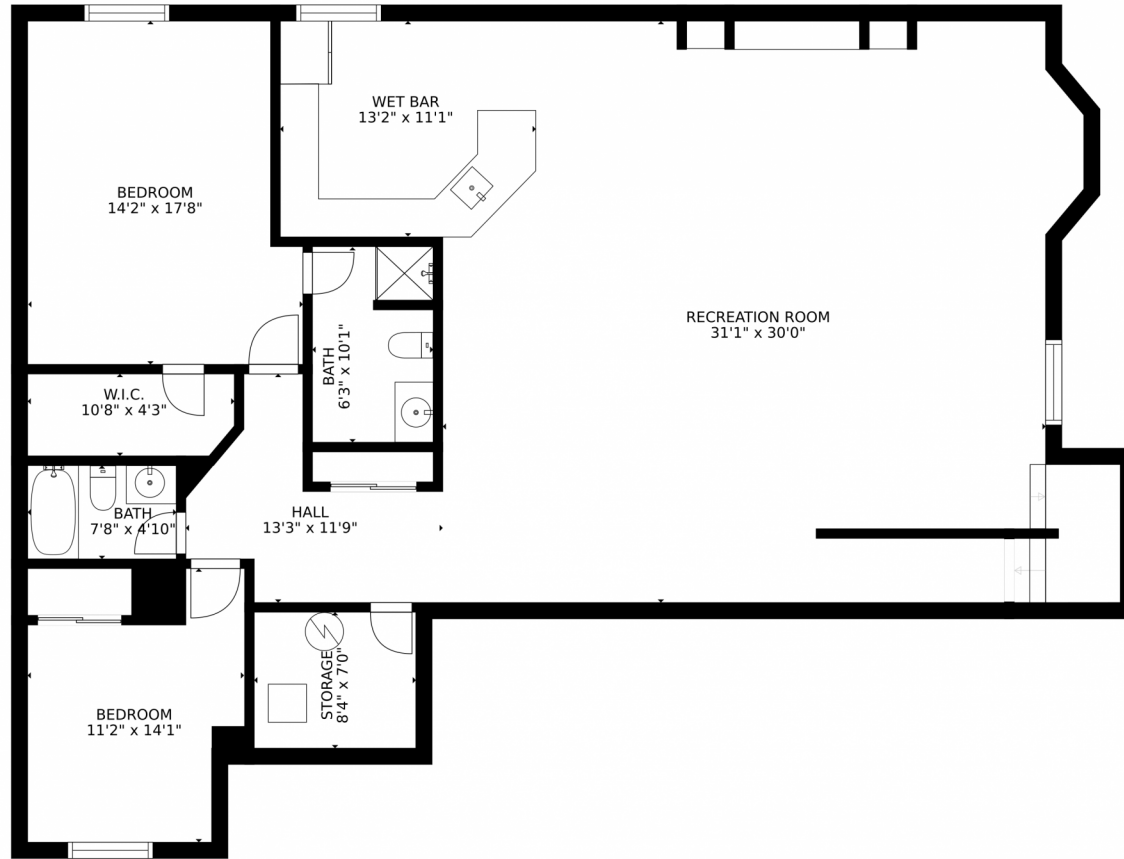

GLA FLOOR 1: 0 sq. ft, excluded 1977 sq. ft
GLA FLOOR 2: 2110 sq. ft, excluded 1024 sq. ft
Total GLA 2110 sq. ft, total scanned area 5111 sq. ft

SIZES AND DIMENSIONS ARE APPROXIMATE, ACTUAL MAY VARY.

Disclaimer: Sizes and Dimensions are Approximate, Actual May Vary.

Jennifer Steinert
303-246-2226
jen@madisonprops.com

8451 Hope Court, Thornton, CO 80229 – Basement

Estimated areas
GLA FLOOR 1: 0 sq. ft, excluded 1977 sq. ft
GLA FLOOR 2: 2110 sq. ft, excluded 1024 sq. ft
Total GLA 2110 sq. ft, total scanned area 5111 sq. ft
SIZES AND DIMENSIONS ARE APPROXIMATE, ACTUAL MAY VARY.

Disclaimer: Sizes and Dimensions are Approximate, Actual May Vary.

Jennifer Steinert
303-246-2226
jen@madisonprops.com

8451 Hope Court, Thornton, CO 80229 – All Levels

Estimated areas
GLA FLOOR 1: 0 sq. ft, excluded 1977 sq. ft
GLA FLOOR 2: 2110 sq. ft, excluded 1024 sq. ft
Total GLA 2110 sq. ft, total scanned area 5111 sq. ft
SIZES AND DIMENSIONS ARE APPROXIMATE, ACTUAL MAY VARY.