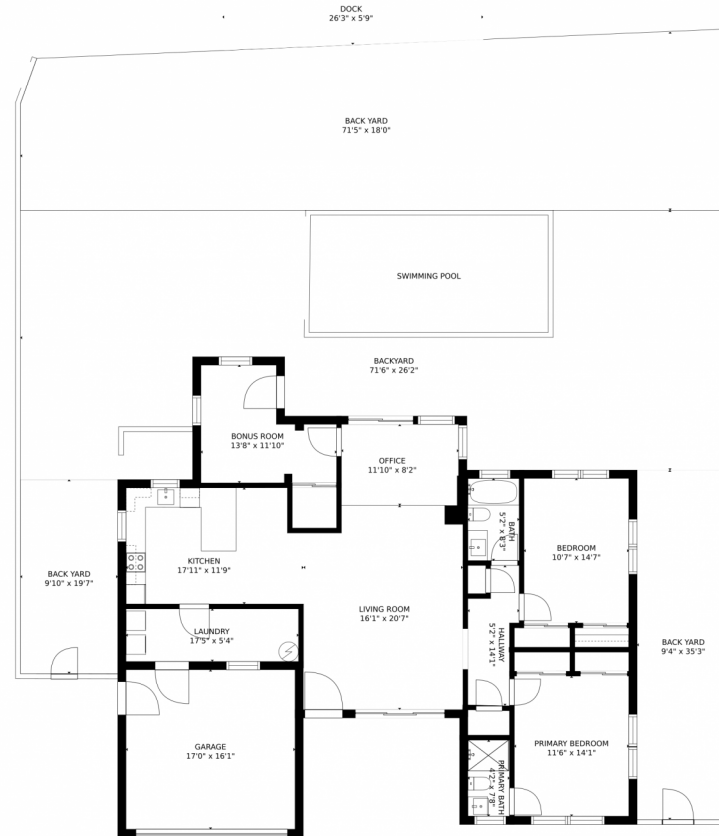

Estimated areas
GLA FLOOR 1: 3161 sq. ft, excluded 313 sq. ft
Total GLA 3161 sq. ft, total scanned area 3474 sq. ft

Disclaimer: Sizes and Dimensions are Approximate, Actual May Vary.

Rachael Barach
954-815-1418
rachael@rachaelbarach.com
<https://www.therachaelbarachgroup.com/>