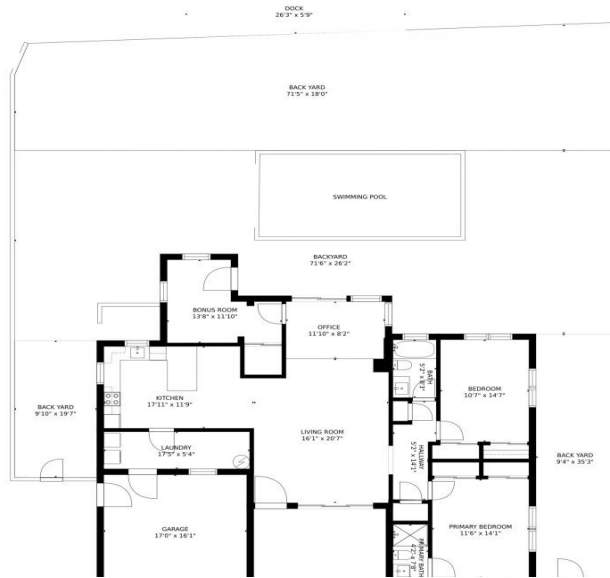

230 Southeast 2nd Avenue
Pompano Beach, FL 33060

230 Southeast 2nd Avenue, Pompano Beach, FL 33060 - 2_230-se-2nd-ave-pompano-beach-fl-us

Single Family

1590 SQFT

3 Beds

2 Baths

Rachael Barach
954-815-1418
rachael@rachaelbarach.com
<https://www.therachaelbarachgroup.com/>

Scan code
for more
property
details

Estimated areas
GLA FLOOR 1: 3161 sq. ft, excluded 313 sq. ft
Total GLA 3161 sq. ft, total scanned area 3474 sq. ft

SIZES AND DIMENSIONS ARE APPROXIMATE, ACTUAL MAY VARY.