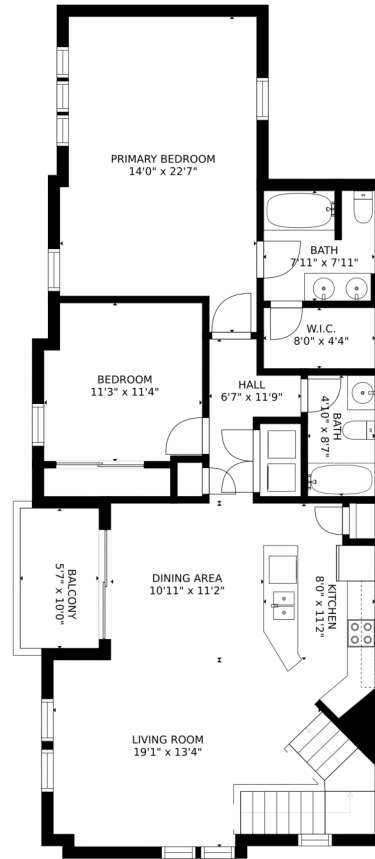

11877 Oak Hill Way, Henderson, CO 80640 – Main Level

Estimated areas

GLA FLOOR 1: 0 sq. ft, excluded 441 sq. ft
GLA FLOOR 2: 1336 sq. ft, excluded 57 sq. ft
Total GLA 1336 sq. ft, total scanned area 1834 sq. ft

Disclaimer: Sizes and Dimensions are Approximate, Actual May Vary.

Taylor Haas

303-665-7368

taylorh@coloradorpm.com

<https://www.coloradorpm.com/available-rental-properties-denver>

Scan code
for more
property
details