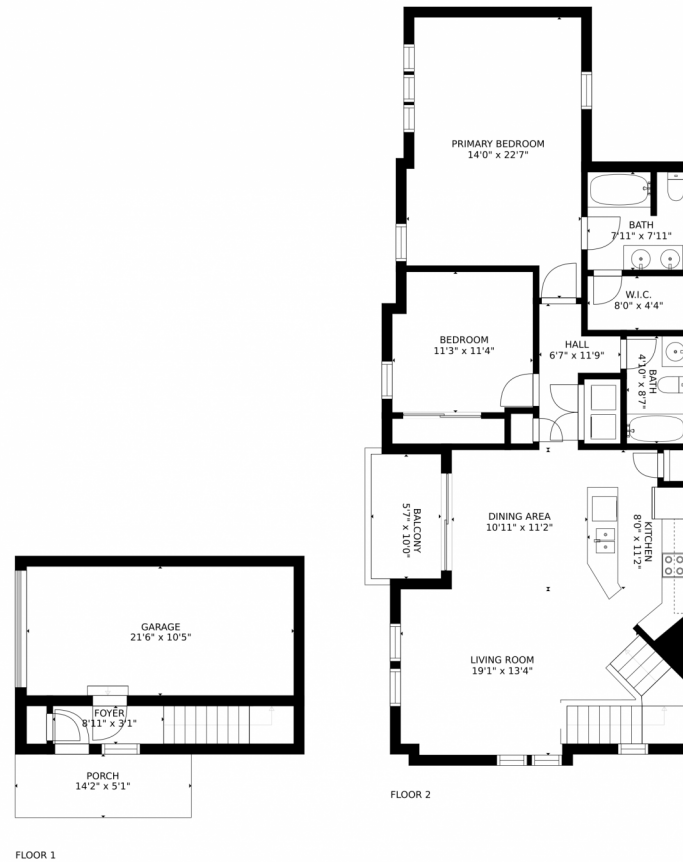

11877 Oak Hill Way, Henderson, CO 80640 – All Levels

Estimated areas

GLA FLOOR 1: 0 sq. ft, excluded 441 sq. ft
GLA FLOOR 2: 1336 sq. ft, excluded 57 sq. ft
Total GLA 1336 sq. ft, total scanned area 1834 sq. ft

Disclaimer: Sizes and Dimensions are Approximate, Actual May Vary.

Taylor Haas

303-665-7368

taylorh@coloradorpm.com

<https://www.coloradorpm.com/available-rental-properties-denver>

Scan code
for more
property
details