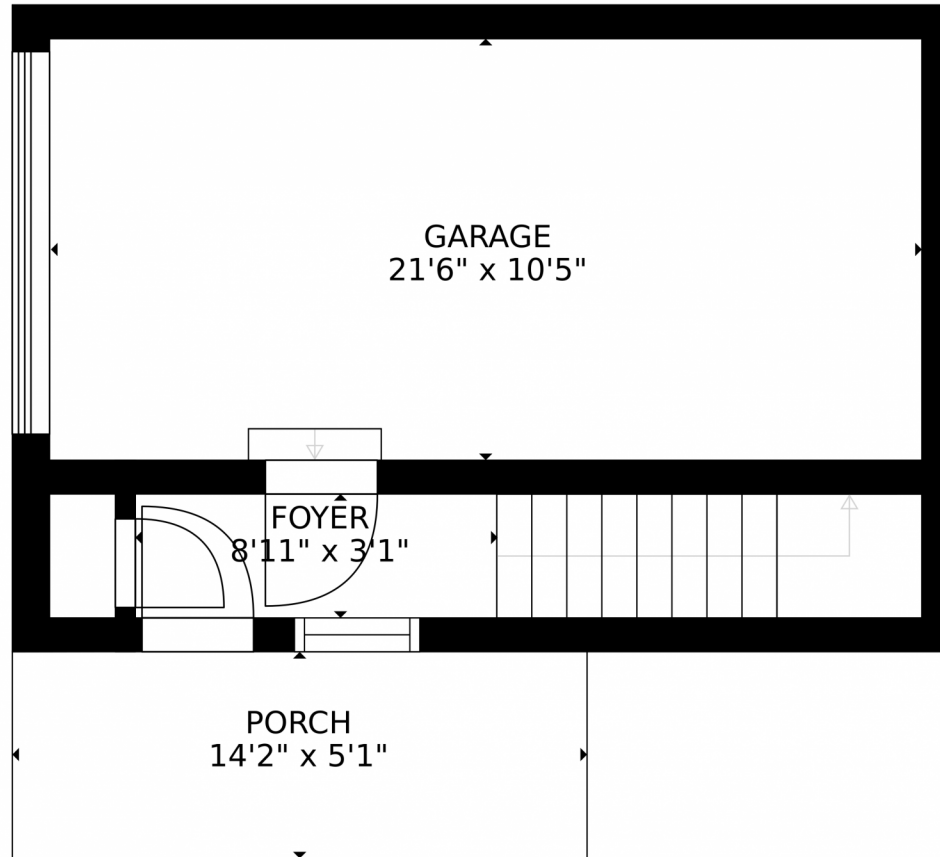

Estimated areas

GLA FLOOR 1: 0 sq. ft, excluded 441 sq. ft
GLA FLOOR 2: 1336 sq. ft, excluded 57 sq. ft
Total GLA 1336 sq. ft, total scanned area 1834 sq. ft

SIZES AND DIMENSIONS ARE APPROXIMATE, ACTUAL MAY VARY.