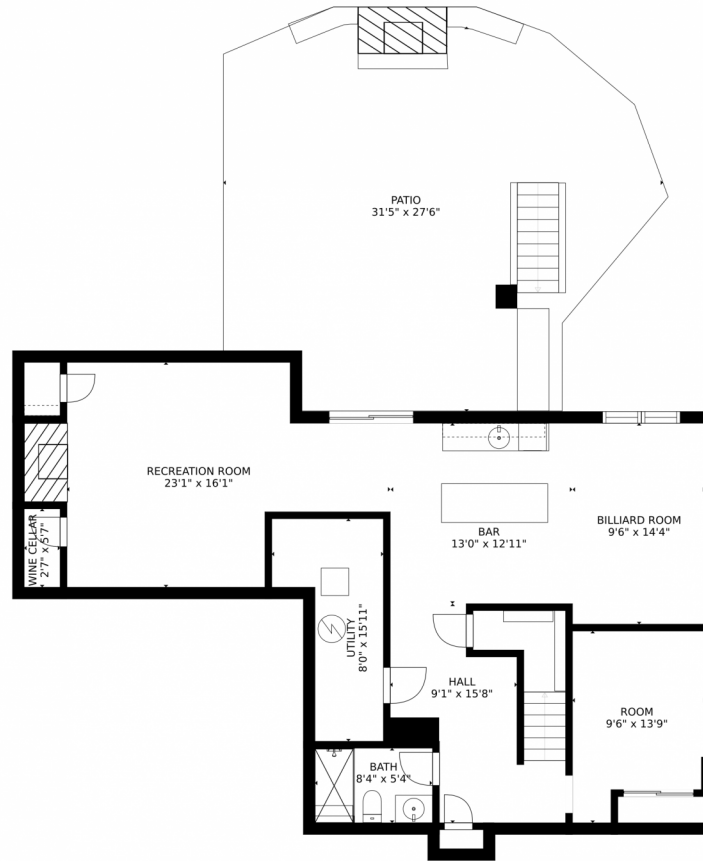

10021 Heywood Lane, Littleton, CO 80130 – Lower Level

Estimated areas

SIZES AND DIMENSIONS ARE APPROXIMATE, ACTUAL MAY VARY.

Disclaimer: Sizes and Dimensions are Approximate, Actual May Vary.

Sandi Hewins
303-887-2509
sandihewins@comcast.net