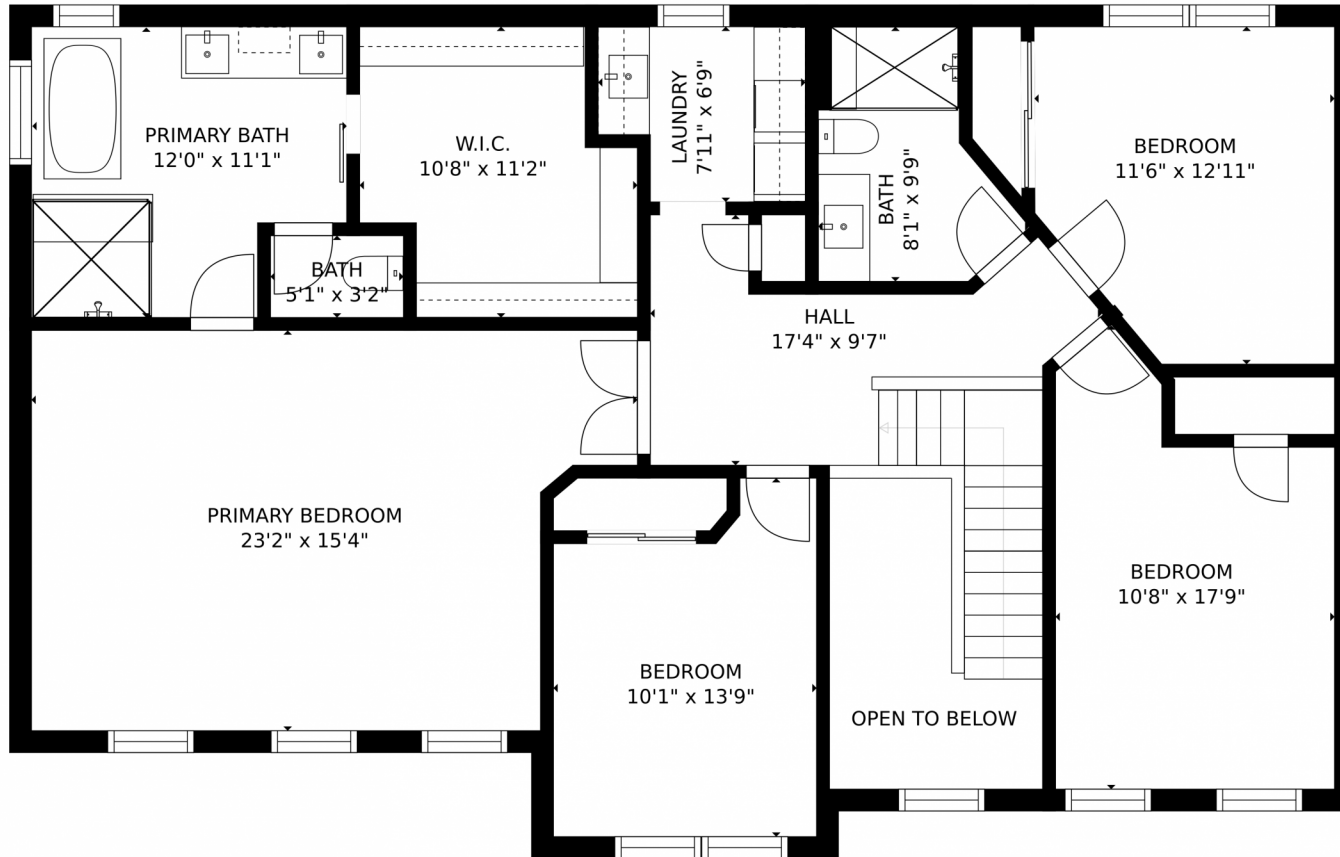

10021 Heywood Lane, Littleton, CO 80130 – Second Level

Estimated areas

Disclaimer: Sizes and Dimensions are Approximate, Actual May Vary.

Sandi Hewins
303-887-2509
sandihewins@comcast.net

Scan code
for more
property
details