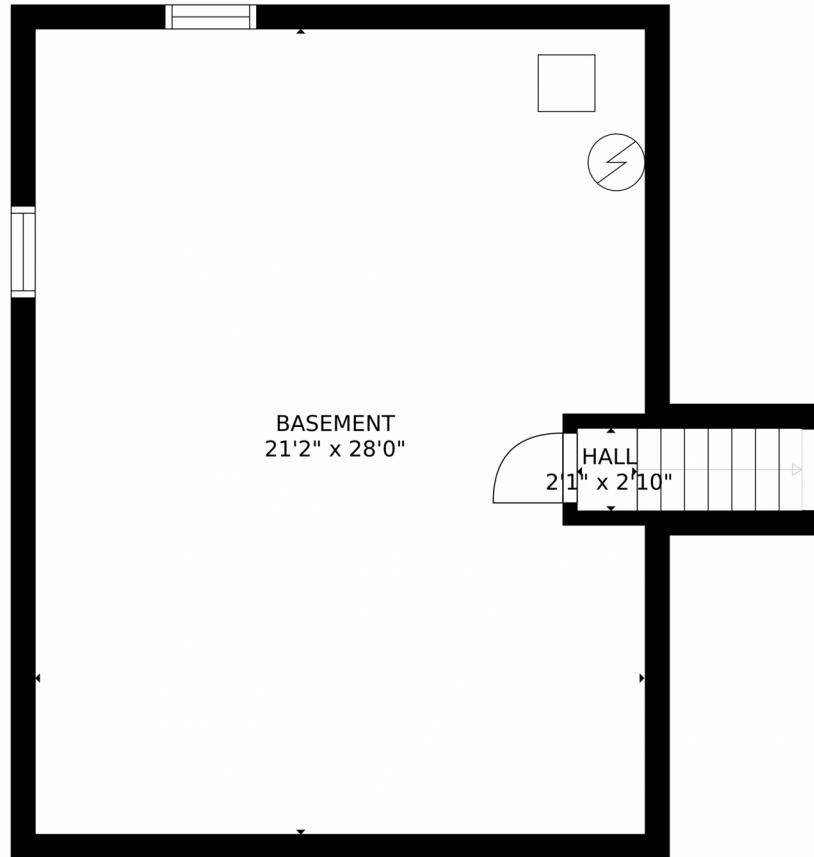

Scan code
for more
property
details

2219 Elkhart, Aurora, CO 80014 – Second Level

Estimated areas

GLA FLOOR 1: 0 sq. ft, excluded 702 sq. ft
GLA FLOOR 2: 1102 sq. ft, excluded 489 sq. ft
GLA FLOOR 3: 768 sq. ft, excluded 0 sq. ft
Total GLA 1870 sq. ft, total scanned area 3061 sq. ft

SIZES AND DIMENSIONS ARE APPROXIMATE, ACTUAL MAY VARY.

Disclaimer: Sizes and Dimensions are Approximate, Actual May Vary.

Taylor Haas

303-665-7368

taylorh@coloradorpm.com

<https://www.coloradorpm.com/available-rental-properties-denver>

Scan code
for more
property
details

Estimated areas
GLA FLOOR 1: 0 sq. ft, excluded 702 sq. ft
GLA FLOOR 2: 1102 sq. ft, excluded 489 sq. ft
GLA FLOOR 3: 768 sq. ft, excluded 0 sq. ft
Total GLA 1870 sq. ft, total scanned area 3061 sq. ft

Scan code
for more
property
details

2219 Elkhart, Aurora, CO 80014 – All Levels

Estimated areas

GLA FLOOR 1: 0 sq. ft., excluded 702 sq. ft.
GLA FLOOR 2: 1,102 sq. ft., excluded 489 sq. ft.
GLA FLOOR 3: 768 sq. ft., excluded 0 sq. ft.
Total GLA 1870 sq. ft., total scanned area 3061 sq. ft.