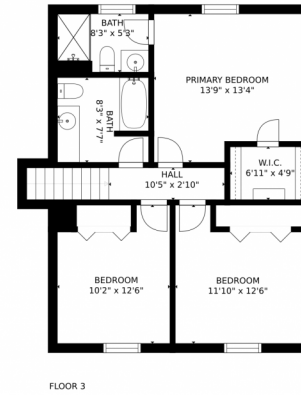

2219 Elkhart, Aurora, CO 80014 – All Levels

Estimated areas

Disclaimer: Sizes and Dimensions are Approximate, Actual May Vary.

Taylor Haas

303-665-7368

taylorh@coloradorpm.com

<https://www.coloradorpm.com/available-rental-properties-denver>

Scan code
for more
property
details