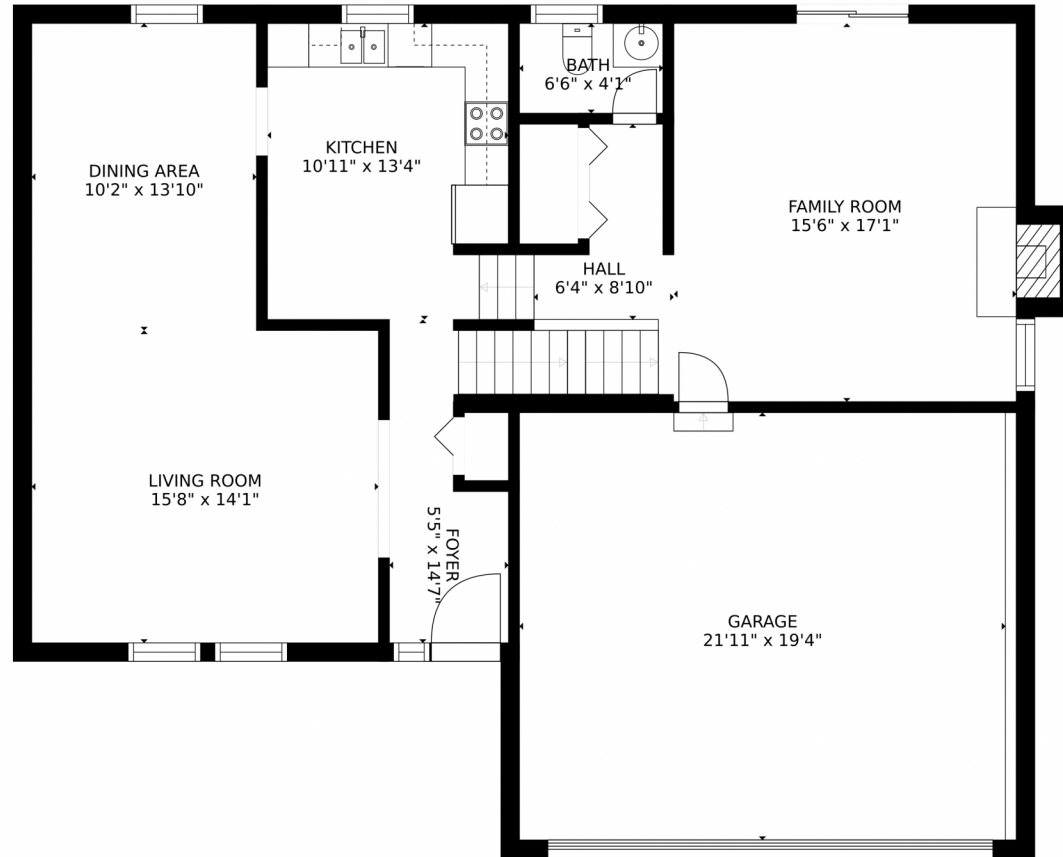

Estimated areas

Disclaimer: Sizes and Dimensions are Approximate, Actual May Vary.

Taylor Haas

303-665-7368

taylorh@coloradorpm.com

<https://www.coloradorpm.com/available-rental-properties-denver>

Scan code
for more
property
details