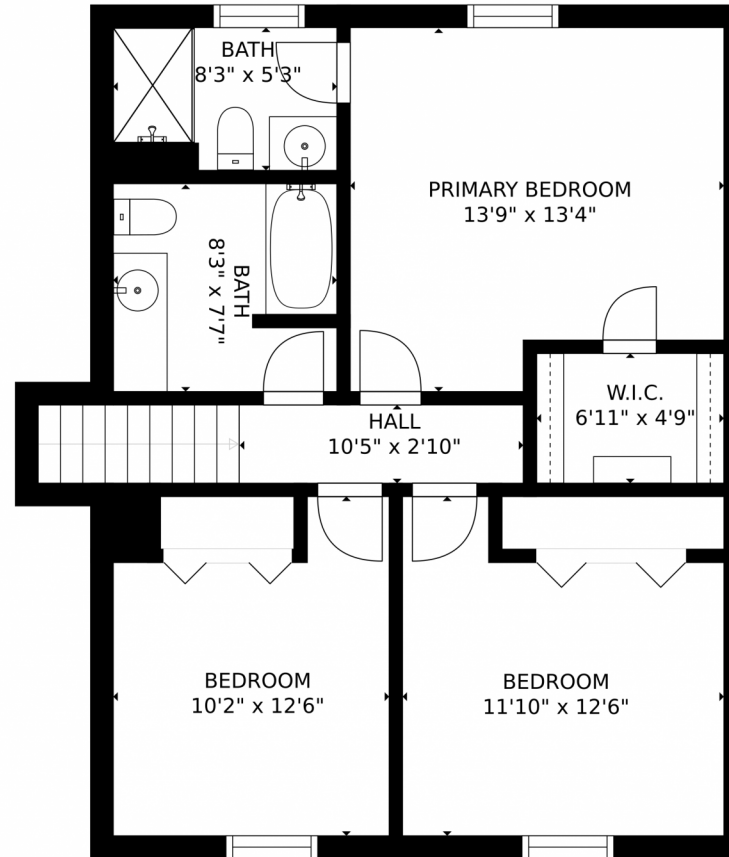

2219 Elkhart, Aurora, CO 80014 – Second Level

Estimated areas

Disclaimer: Sizes and Dimensions are Approximate, Actual May Vary.

Taylor Haas

303-665-7368

taylorh@coloradorpm.com

<https://www.coloradorpm.com/available-rental-properties-denver>

Scan code
for more
property
details