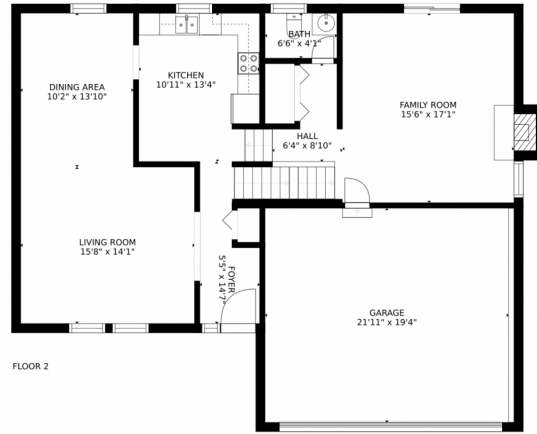

2219 Elkhart, Aurora, CO 80014 – All Levels

Estimated areas

Disclaimer: Sizes and Dimensions are Approximate, Actual May Vary.

Taylor Haas

303-665-7368

taylorh@coloradorpm.com

<https://www.coloradorpm.com/available-rental-properties-denver>

Scan code
for more
property
details