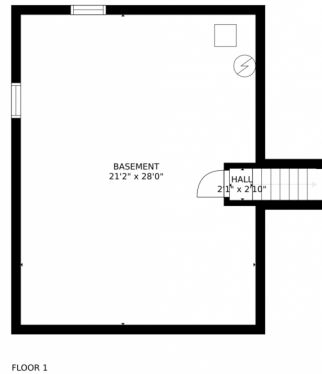

2219 Elkhart, Aurora, CO 80014 – All Levels

Estimated areas

Disclaimer: Sizes and Dimensions are Approximate, Actual May Vary.

Taylor Haas

303-665-7368

taylorh@coloradorpm.com

<https://www.coloradorpm.com/available-rental-properties-denver>

Scan code
for more
property
details