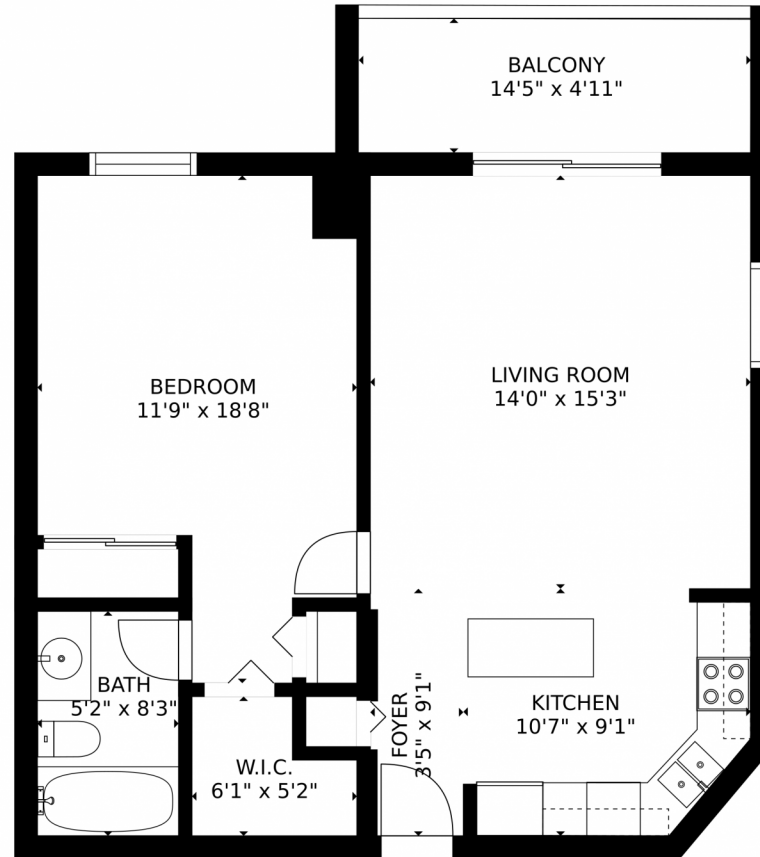

Estimated areas
GLA FLOOR 1: 719 sq. ft, excluded 72 sq. ft
Total GLA 719 sq. ft, total scanned area 791 sq. ft

Disclaimer: Sizes and Dimensions are Approximate, Actual May Vary.

Dharam Patel
303-815-6800
dpatel@thepatelgroupco.com