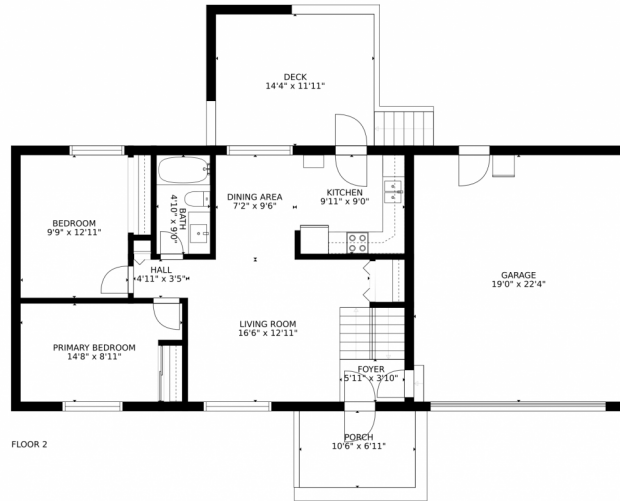

12891 East Carolina Drive, Aurora, CO 80012 – All Levels

Estimated areas

GLA FLOOR 1: 0 sq. ft, excluded 860 sq. ft
GLA FLOOR 2: 874 sq. ft, excluded 720 sq. ft
Total GLA 874 sq. ft, total scanned area 2454 sq. ft

Disclaimer: Sizes and Dimensions are Approximate, Actual May Vary.

Renee Ambrose
303-704-6289
reneeambrose@kw.com

Scan code
for more
property
details