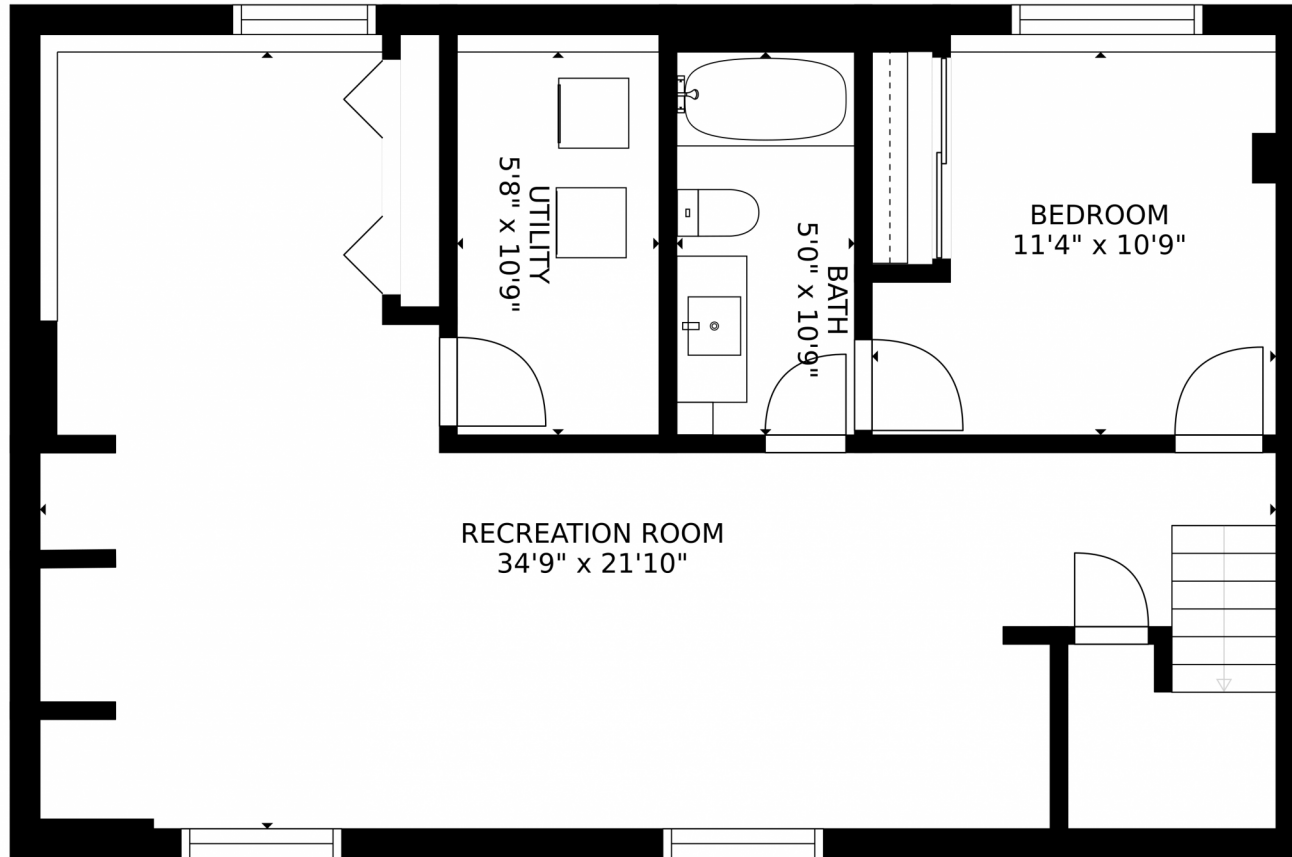

### Estimated areas

GLA FLOOR 1: 0 sq. ft, excluded 860 sq. ft  
GLA FLOOR 2: 874 sq. ft, excluded 720 sq. ft  
Total GLA 874 sq. ft, total scanned area 2454 sq. ft

SIZES AND DIMENSIONS ARE APPROXIMATE, ACTUAL MAY VARY.

Disclaimer: Sizes and Dimensions are Approximate, Actual May Vary.

**Renee Ambrose**  
303-704-6289  
reneeambrose@kw.com

Scan code  
for more  
property  
details

Estimated areas  
GLA FLOOR 1: 0 sq. ft, excluded 860 sq. ft  
GLA FLOOR 2: 874 sq. ft, excluded 720 sq. ft  
Total GLA 874 sq. ft, total scanned area 2454 sq. ft  
SIZES AND DIMENSIONS ARE APPROXIMATE, ACTUAL MAY VARY.

Disclaimer: Sizes and Dimensions are Approximate, Actual May Vary.

**Renee Ambrose**  
303-704-6289  
reneeambrose@kw.com