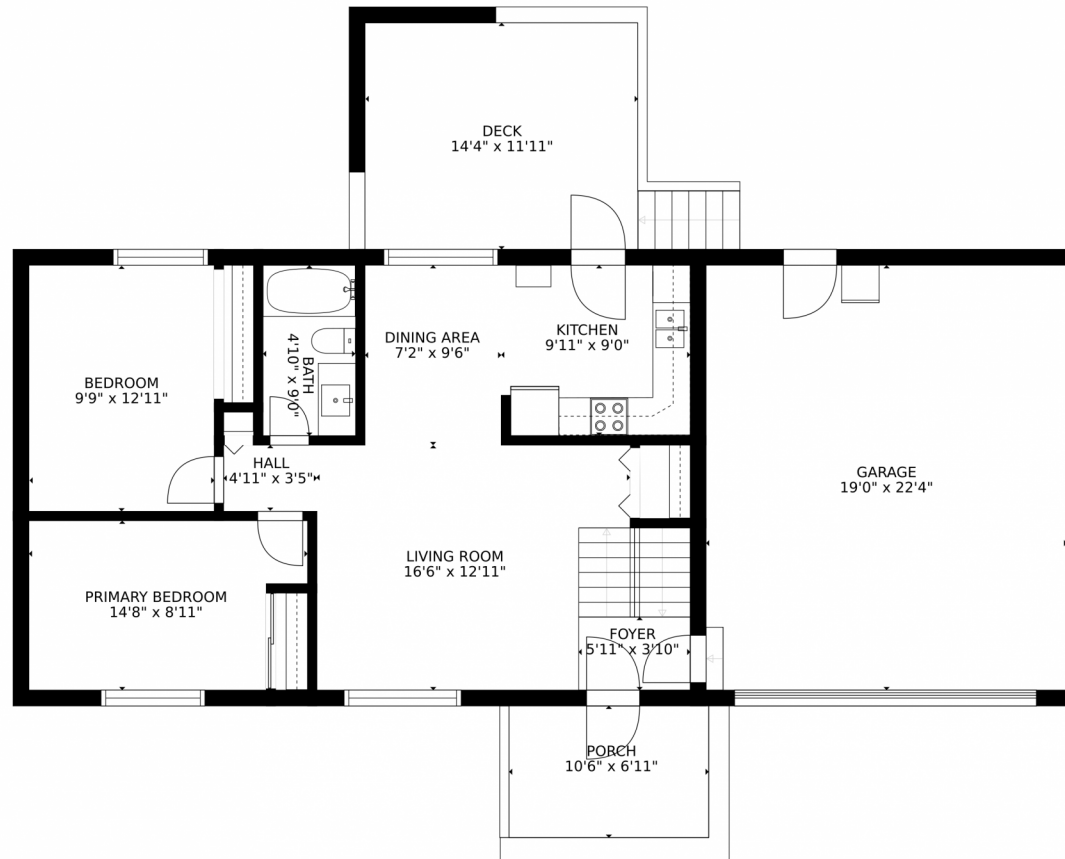

12891 East Carolina Drive, Aurora, CO 80012 – Main Level

Estimated areas

GLA FLOOR 1: 0 sq. ft, excluded 860 sq. ft
GLA FLOOR 2: 874 sq. ft, excluded 720 sq. ft
Total GLA 874 sq. ft, total scanned area 2454 sq. ft

Disclaimer: Sizes and Dimensions are Approximate, Actual May Vary.

Renee Ambrose
303-704-6289
reneeambrose@kw.com

Scan code
for more
property
details