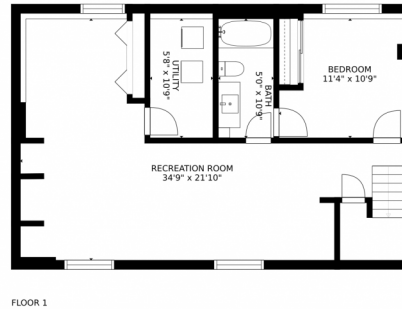

12891 East Carolina Drive, Aurora, CO 80012 – All Levels

Estimated areas

GLA FLOOR 1: 0 sq. ft, excluded 860 sq. ft
GLA FLOOR 2: 874 sq. ft, excluded 720 sq. ft
Total GLA 874 sq. ft, total scanned area 2454 sq. ft

Disclaimer: Sizes and Dimensions are Approximate, Actual May Vary.

Renee Ambrose
303-704-6289
reneeambrose@kw.com

Scan code
for more
property
details