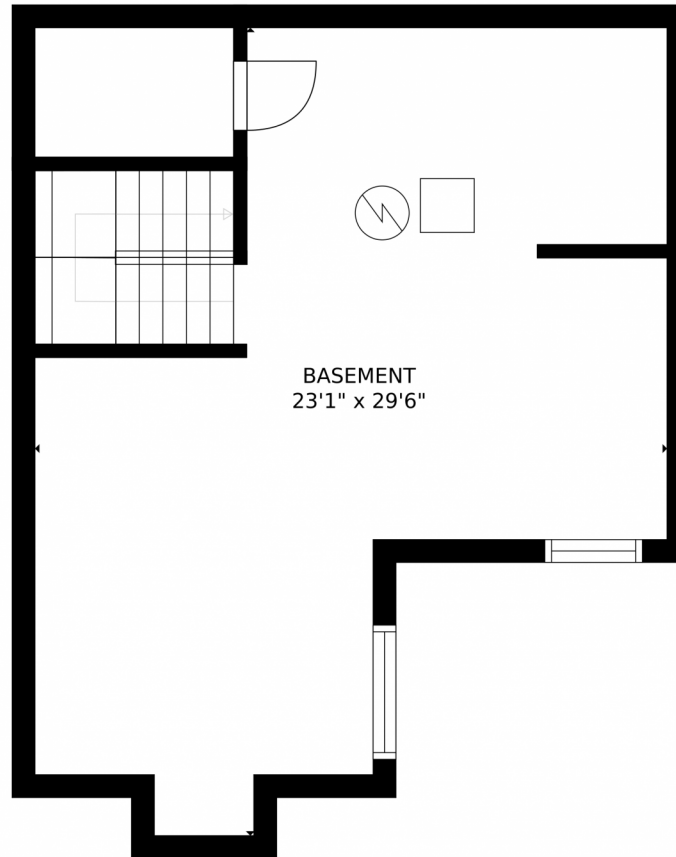

BASEMENT
23'1" x 29'6"

Estimated areas

SIZES AND DIMENSIONS ARE APPROXIMATE, ACTUAL MAY VARY.

Disclaimer: Sizes and Dimensions are Approximate, Actual May Vary.

Chris Crowley
303-921-1990
cc@crowleycapital.com