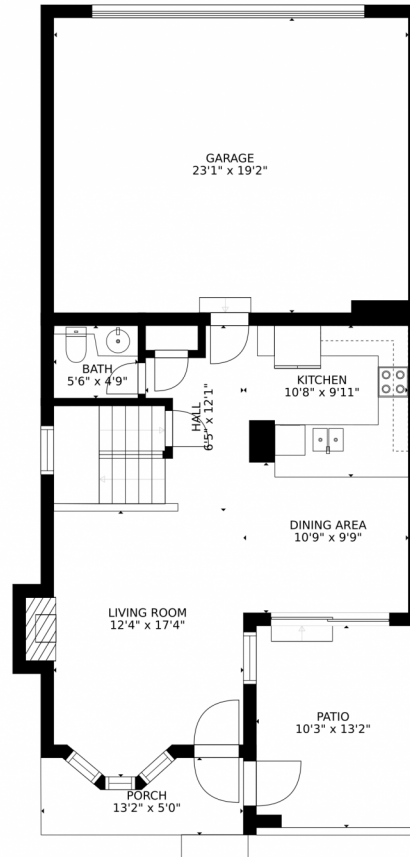

941 South Evanston Circle, Aurora, CO 80012 – Main Level

Estimated areas

Disclaimer: Sizes and Dimensions are Approximate, Actual May Vary.

Chris Crowley
303-921-1990
cc@crowleycapital.com

Scan code
for more
property
details