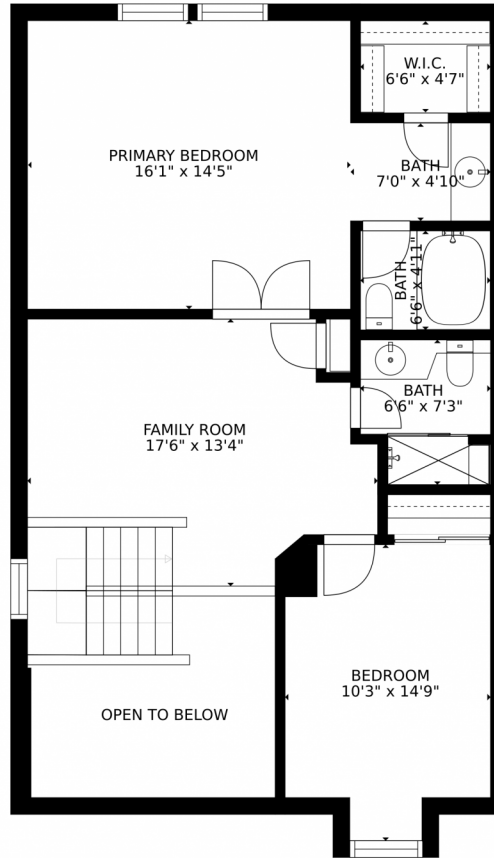

941 South Evanston Circle, Aurora, CO 80012 – Upper Level

Estimated areas

Disclaimer: Sizes and Dimensions are Approximate, Actual May Vary.

Chris Crowley
303-921-1990
cc@crowleycapital.com