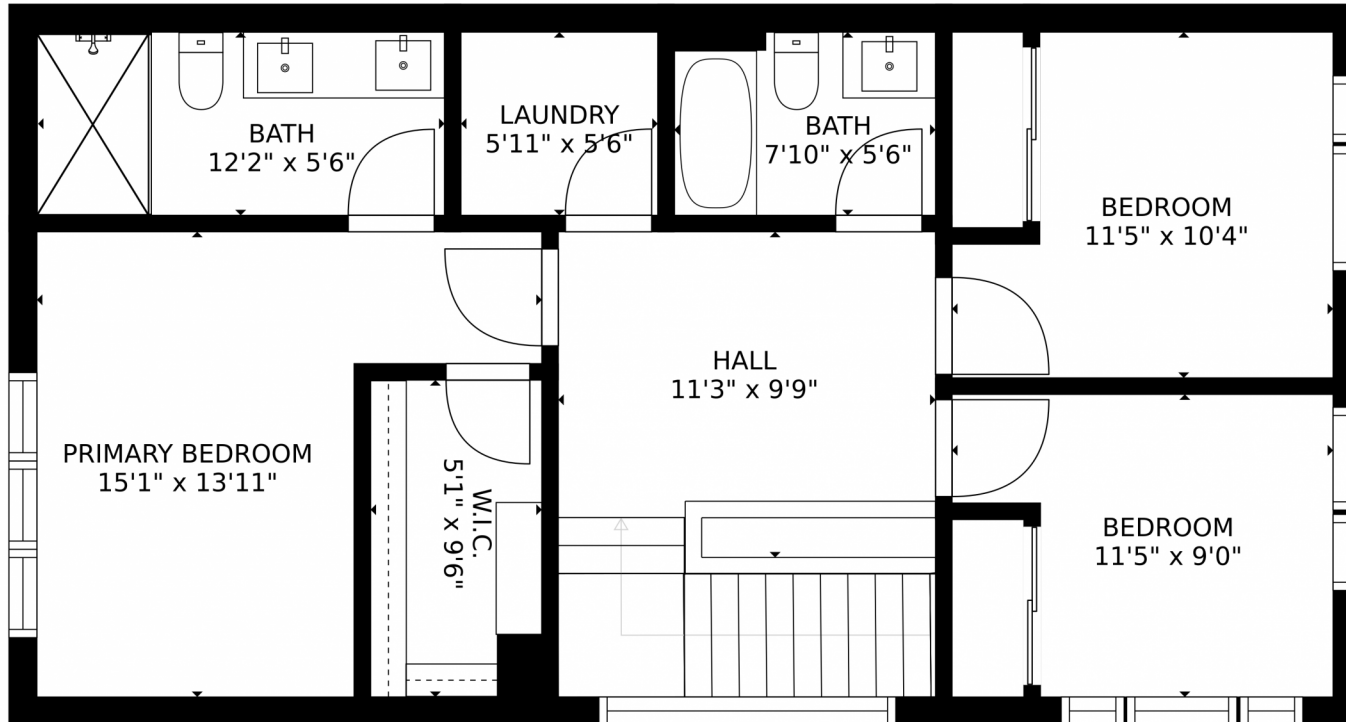

1247 West Byers Place, Denver, CO 80223 – Upper Level

Estimated areas

GLA FLOOR 1: 825 sq. ft, excluded 1682 sq. ft
GLA FLOOR 2: 870 sq. ft, excluded 0 sq. ft
Total GLA 1695 sq. ft, total scanned area 3377 sq. ft

Disclaimer: Sizes and Dimensions are Approximate, Actual May Vary.

Taylor Haas

303-665-7368

taylorh@coloradorpm.com

<https://www.coloradorpm.com/available-rental-properties-denver>

Scan code
for more
property
details