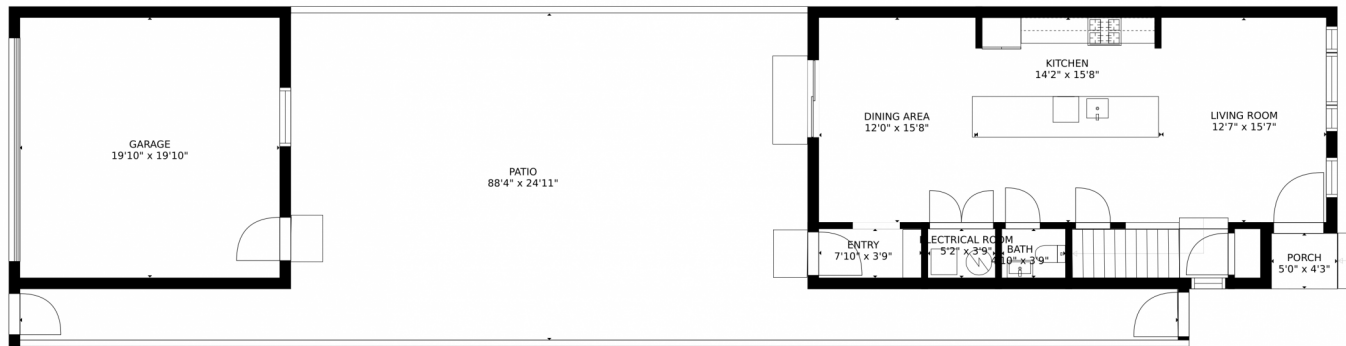

1247 West Byers Place, Denver, CO 80223 – Main Level

Estimated areas

GLA FLOOR 1: 825 sq. ft, excluded 1682 sq. ft
GLA FLOOR 2: 870 sq. ft, excluded 0 sq. ft
Total GLA 1695 sq. ft, total scanned area 3377 sq. ft

Disclaimer: Sizes and Dimensions are Approximate, Actual May Vary.

Taylor Haas
303-665-7368
taylorh@coloradorpm.com
<https://www.coloradorpm.com/available-rental-properties-denver>