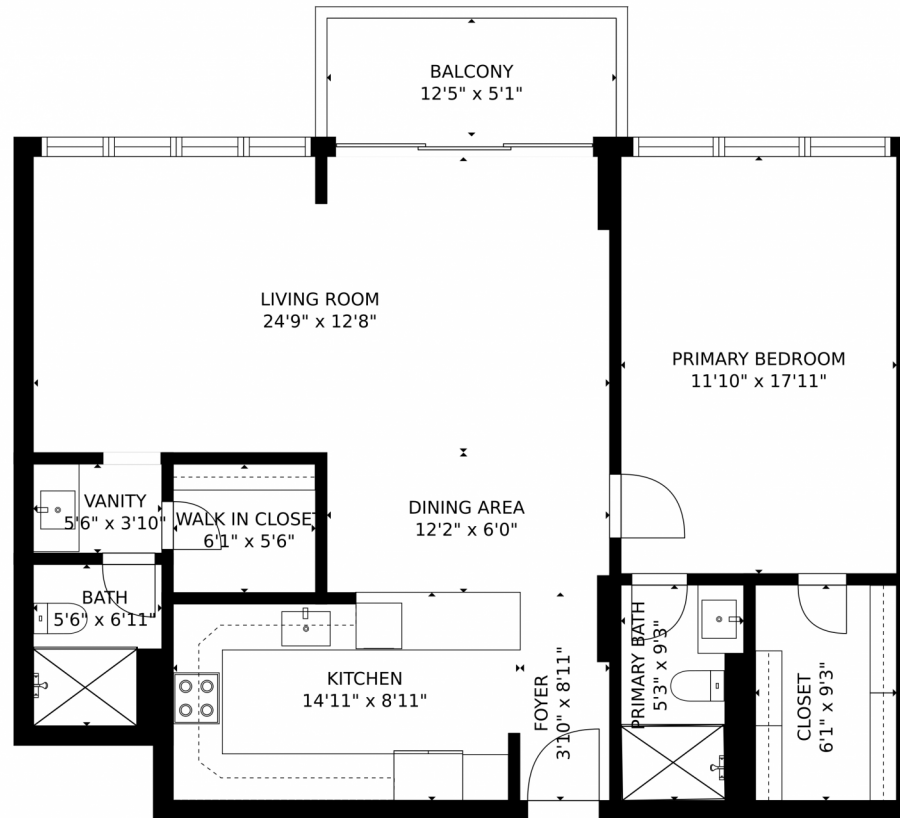

525 North Ocean Boulevard, Pompano Beach, FL 33062 — 2_525-north-ocean-blvd-pompano-beach-fl-usa-1417_0

Estimated areas
GLA FLOOR 1: 1121 sq. ft, excluded 64 sq. ft
Total GLA 1121 sq. ft, total scanned area 1185 sq. ft

Disclaimer: Sizes and Dimensions are Approximate, Actual May Vary.

Rachael Barach

954-815-1418

rachael@rachaelbarach.com

<https://www.therachaelbarachgroup.com/>

Scan code
for more
property
details