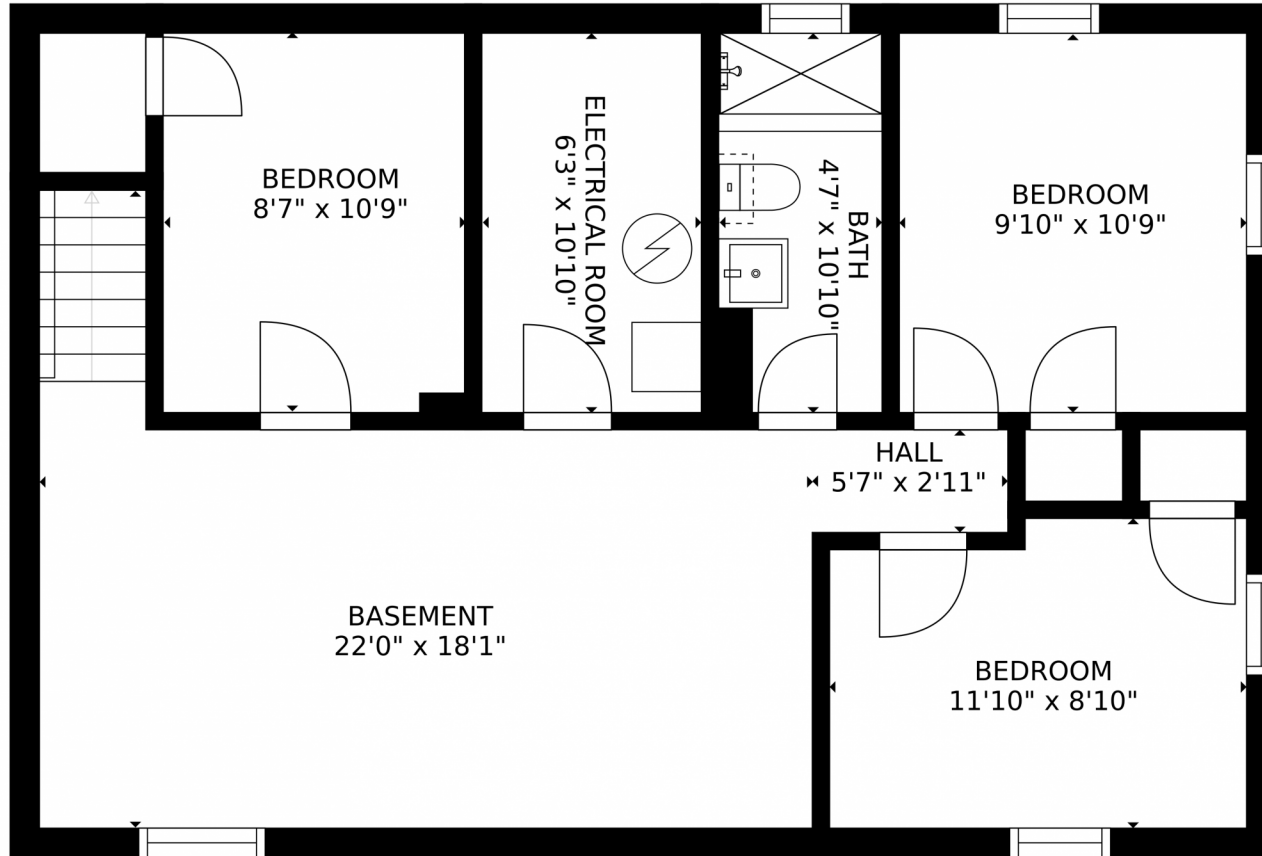

Estimated areas

GLA FLOOR 1: 0 sq. ft, excluded 873 sq. ft
GLA FLOOR 2: 1111 sq. ft, excluded 603 sq. ft
Total GLA 1111 sq. ft, total scanned area 2587 sq. ft

Disclaimer: Sizes and Dimensions are Approximate, Actual May Vary.

Kifle Leulseged
720-891-6979
kleulseged@gmail.com

Melat Tariku
720-297-4403
melat83@gmail.com