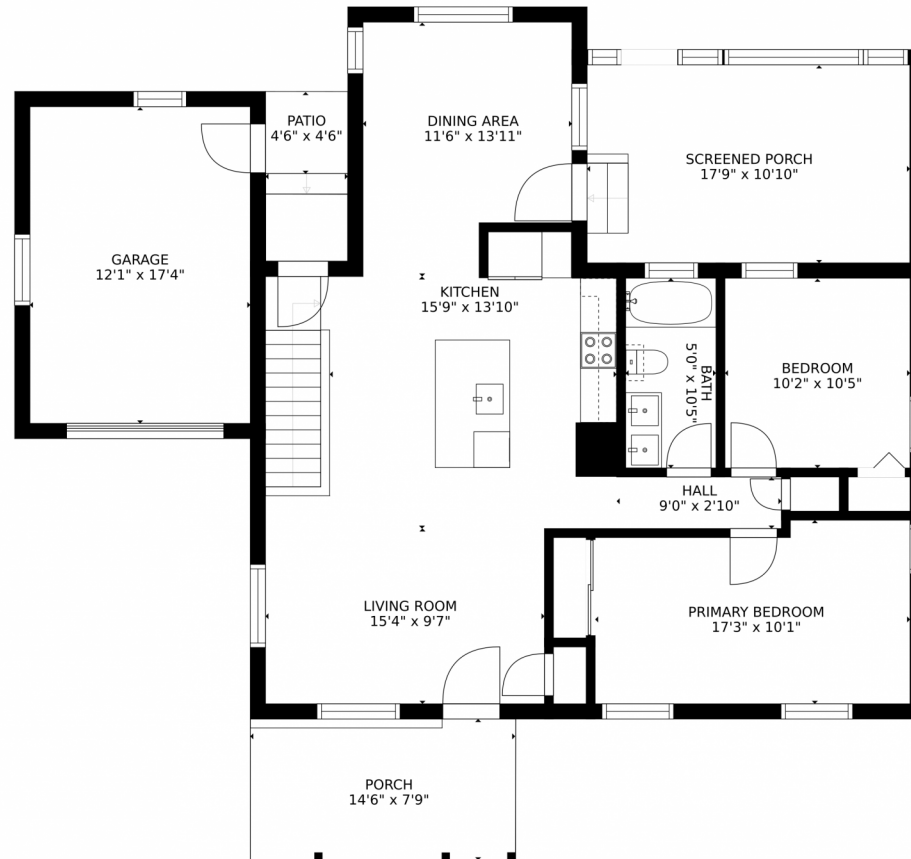

7361 Utica Street, Westminster, CO 80030 – Main Level

Estimated areas

GLA FLOOR 1: 0 sq. ft, excluded 873 sq. ft
GLA FLOOR 2: 1111 sq. ft, excluded 603 sq. ft
Total GLA 1111 sq. ft, total scanned area 2587 sq. ft

Disclaimer: Sizes and Dimensions are Approximate, Actual May Vary.

Kifle Leulseged
720-891-6979
kleulseged@gmail.com

Melat Tariku
720-297-4403
melat83@gmail.com