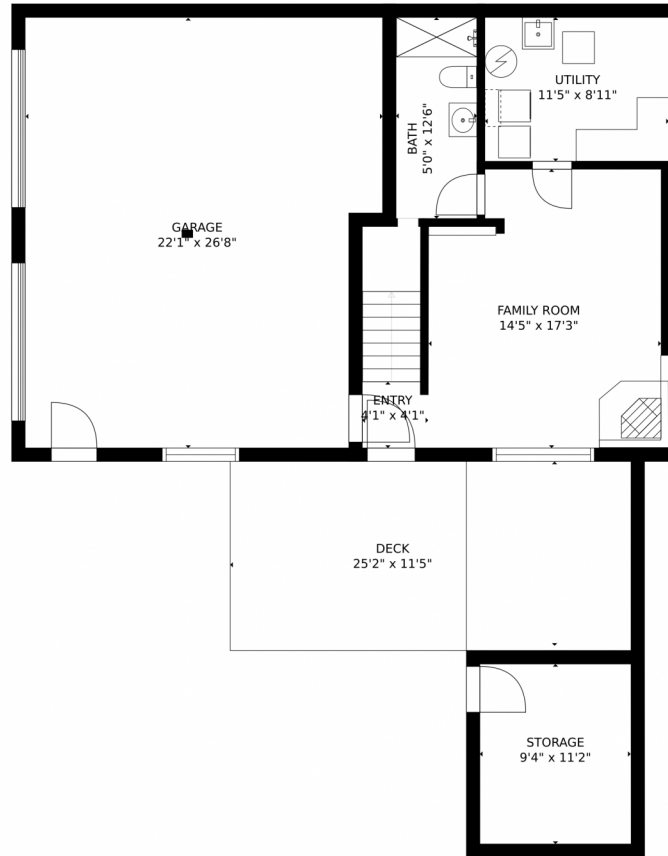

867 Bluebird Lane, Bailey, CO 80421 – Lower Level

Estimated areas

GLA FLOOR 1: 0 sq. ft, excluded 1612 sq. ft
GLA FLOOR 2: 1408 sq. ft, excluded 475 sq. ft
Total GLA 1408 sq. ft, total scanned area 3495 sq. ft

Disclaimer: Sizes and Dimensions are Approximate, Actual May Vary.

Larry Elwood
720-560-2448
larry@westandmainhomes.com

Scan code
for more
property
details