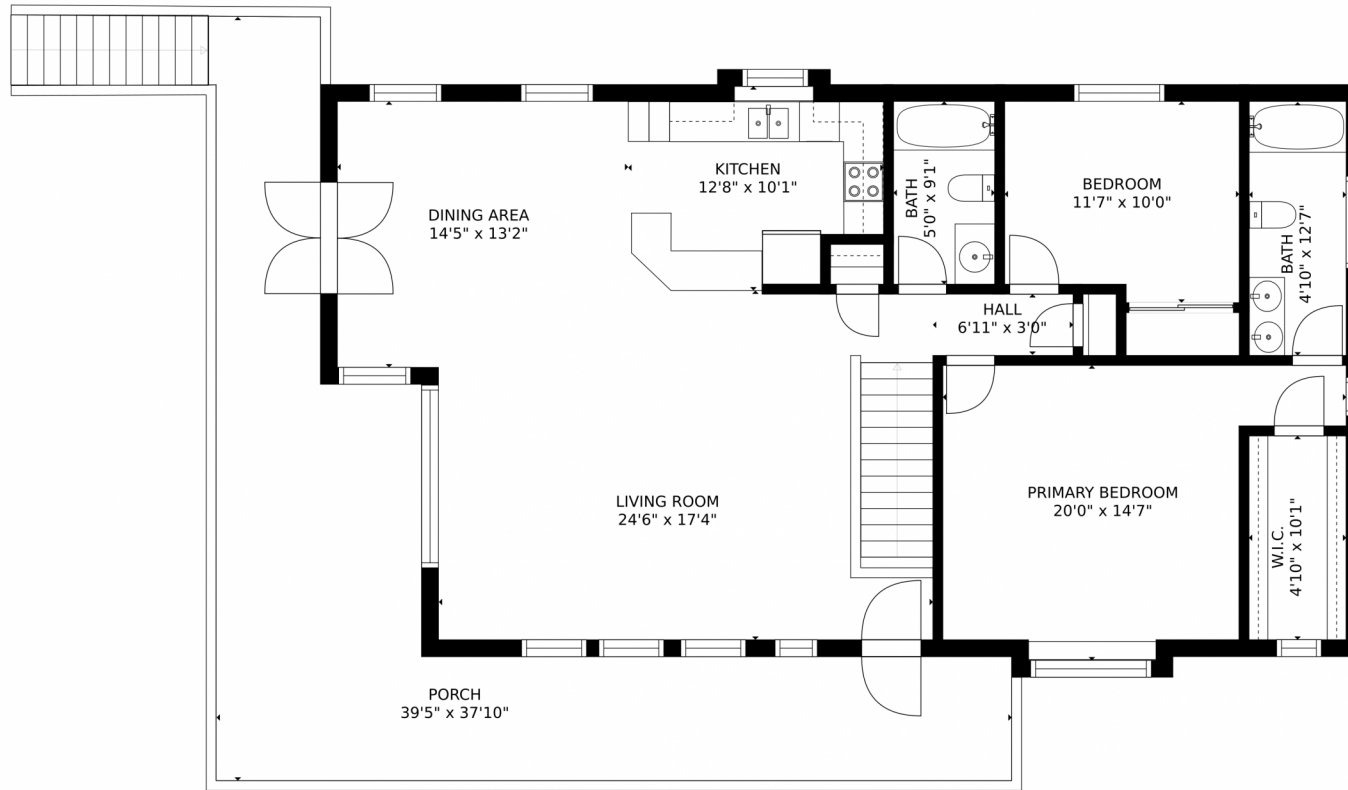

Estimated areas

GLA FLOOR 1: 0 sq. ft, excluded 1612 sq. ft
GLA FLOOR 2: 1408 sq. ft, excluded 475 sq. ft
Total GLA 1408 sq. ft, total scanned area 3495 sq. ft

Disclaimer: Sizes and Dimensions are Approximate, Actual May Vary.

Larry Elwood
720-560-2448
larry@westandmainhomes.com