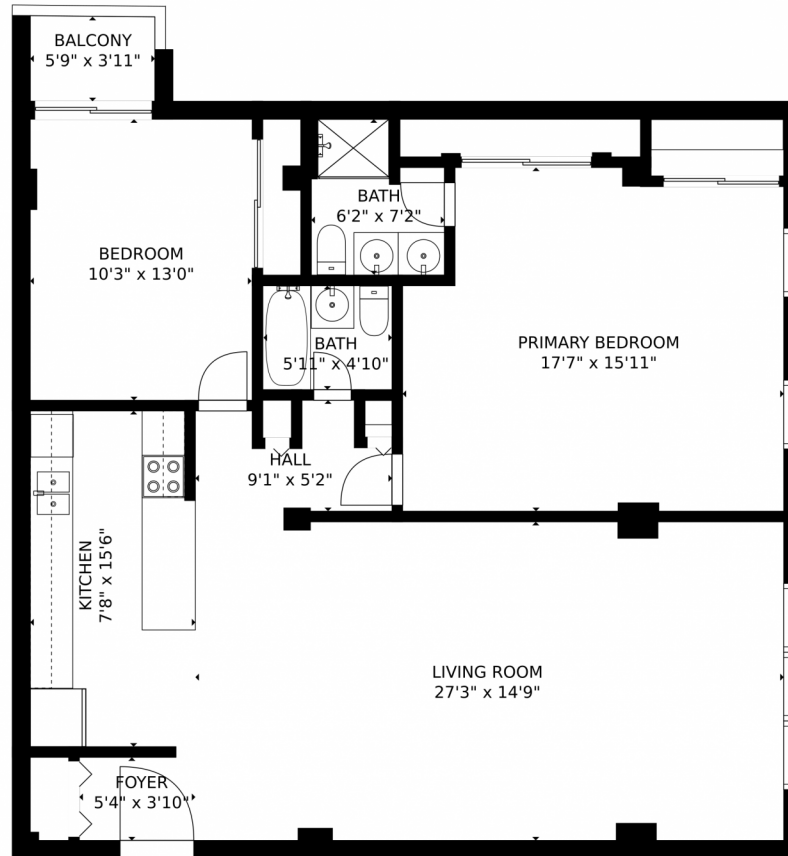

2225 Buchtel Boulevard South, Denver, CO 80210 — All Levels

Estimated areas
GLA FLOOR 1: 1278 sq. ft, excluded 23 sq. ft
Total GLA 1278 sq. ft, total scanned area 1301 sq. ft

Disclaimer: Sizes and Dimensions are Approximate, Actual May Vary.

Taylor Haas
303-665-7368
taylorh@coloradorpm.com
<https://www.coloradorpm.com/available-rental-properties-denver>