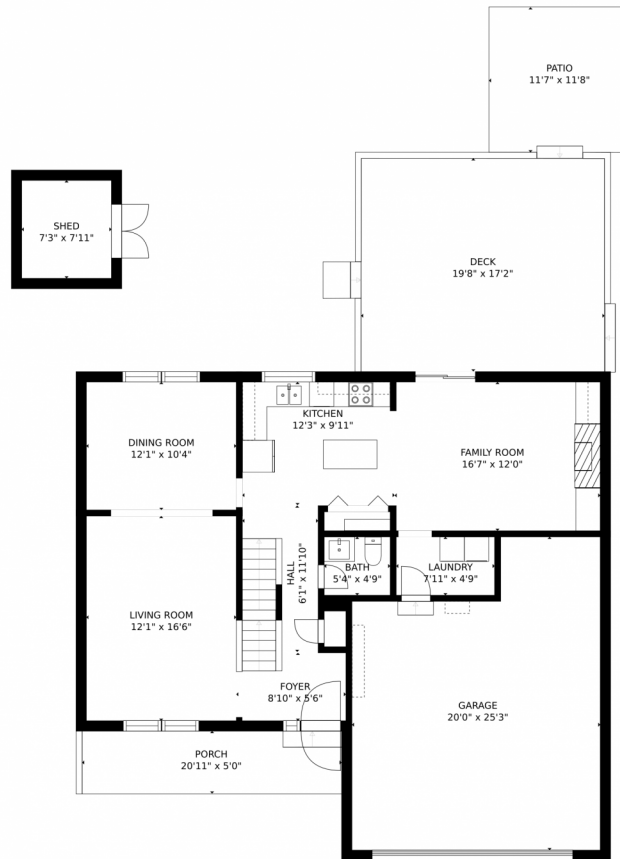

15783 East Custer Drive, Aurora, CO 80017 – Main Level

Estimated areas

Disclaimer: Sizes and Dimensions are Approximate, Actual May Vary.

Taylor Haas

303-665-7368

taylorh@coloradorpm.com

<https://www.coloradorpm.com/available-rental-properties-denver>

Scan code
for more
property
details