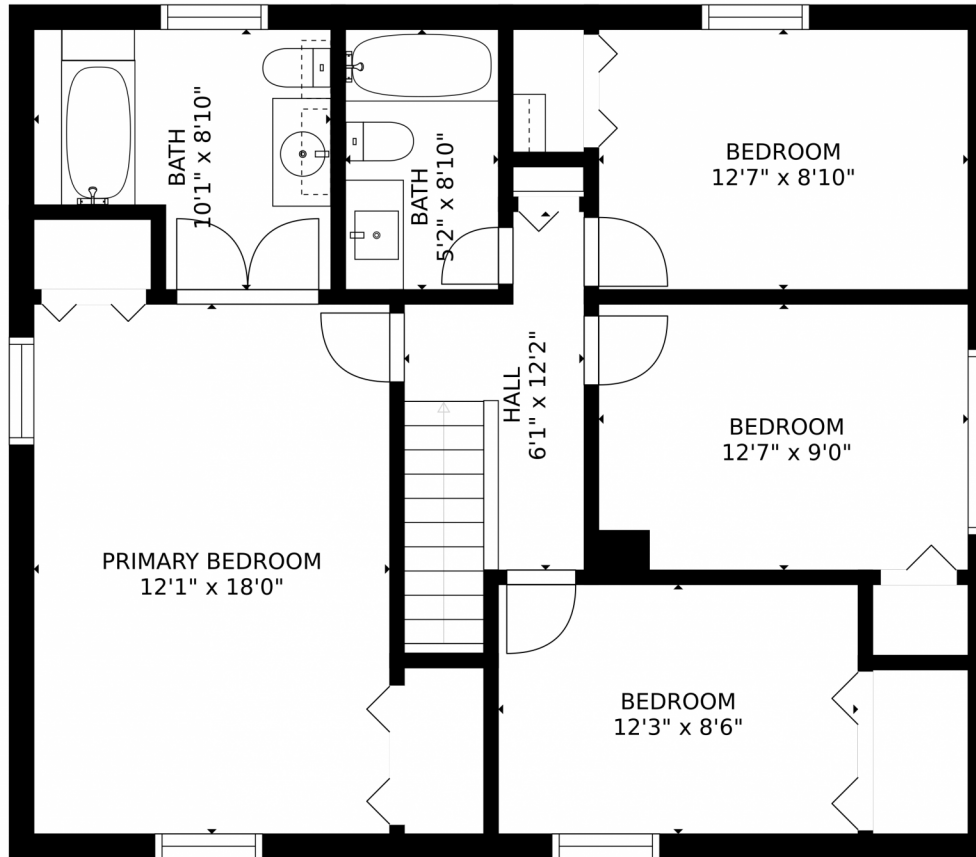

Estimated areas

Disclaimer: Sizes and Dimensions are Approximate, Actual May Vary.

Taylor Haas

303-665-7368

taylorh@coloradorpm.com

<https://www.coloradorpm.com/available-rental-properties-denver>

Scan code
for more
property
details