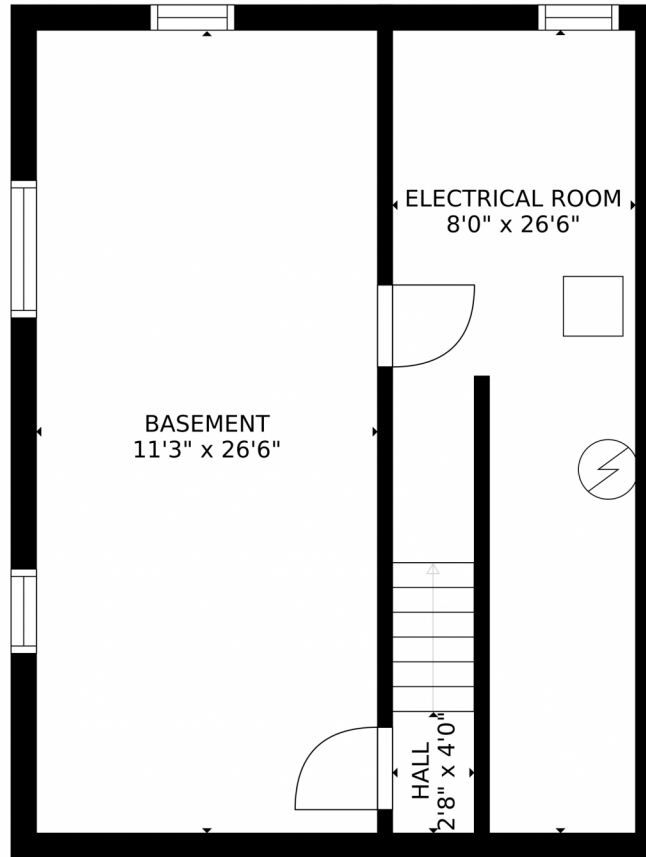

Estimated areas

Disclaimer: Sizes and Dimensions are Approximate, Actual May Vary.

Taylor Haas

303-665-7368

taylorh@coloradorpm.com

<https://www.coloradorpm.com/available-rental-properties-denver>

Scan code
for more
property
details