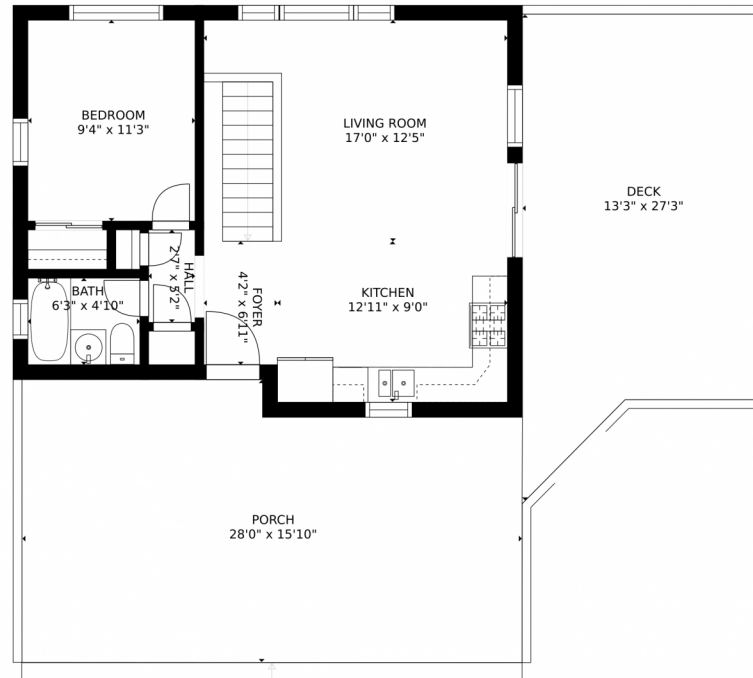

FLOOR 2

Estimated areas

GLA FLOOR 1: 0 sq. ft, excluded 600 sq. ft.
GLA FLOOR 2: 631 sq. ft, excluded 719 sq. ft.
Total GLA 631 sq. ft, total scanned area 1950 sq. ft.

Disclaimer: Sizes and Dimensions are Approximate, Actual May Vary.

Jackie Grubb
720-663-1093
jacquelinegrubb@kw.com

Scan code
for more
property
details