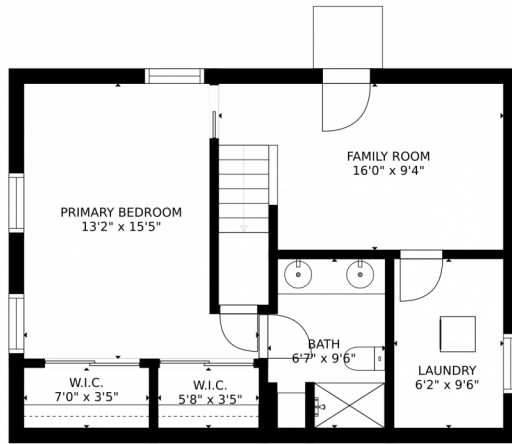

10293 Buena Vista Drive, Conifer, CO 80433 – All Levels

FLOOR 1