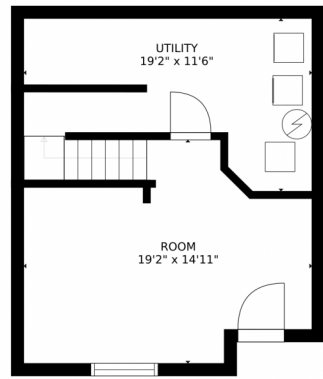

5555 East Briarwood Avenue, Centennial, CO 80122 – All Levels

Estimated areas

Disclaimer: Sizes and Dimensions are Approximate, Actual May Vary.

Taylor Haas
303-665-7368
taylorh@coloradorpm.com
<https://www.coloradorpm.com/available-rental-properties-denver>

Scan code
for more
property
details