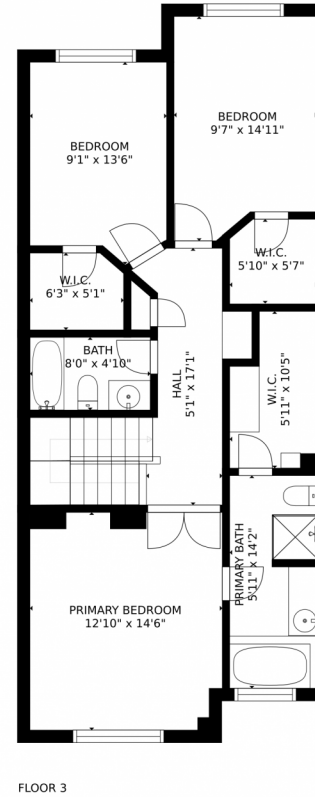

5555 East Briarwood Avenue, Centennial, CO 80122 – All Levels

Estimated areas

Disclaimer: Sizes and Dimensions are Approximate, Actual May Vary.

Taylor Haas
303-665-7368
taylorh@coloradorpm.com
<https://www.coloradorpm.com/available-rental-properties-denver>

Scan code
for more
property
details