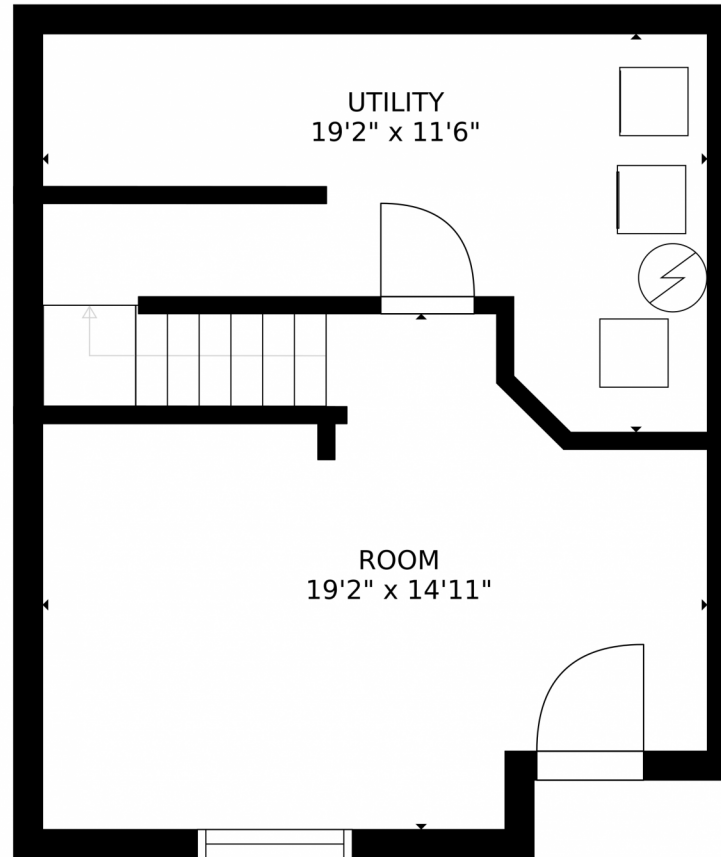

Estimated areas

Disclaimer: Sizes and Dimensions are Approximate, Actual May Vary.

Taylor Haas

303-665-7368

taylorh@coloradorpm.com

<https://www.coloradorpm.com/available-rental-properties-denver>

Scan code
for more
property
details