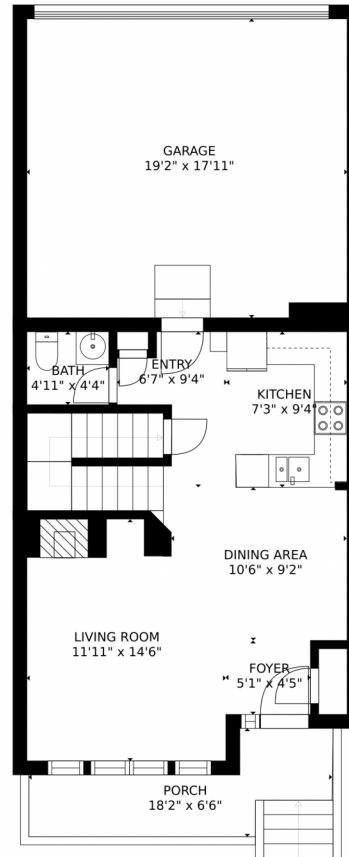

Estimated areas

Disclaimer: Sizes and Dimensions are Approximate, Actual May Vary.

Taylor Haas

303-665-7368

taylorh@coloradorpm.com

<https://www.coloradorpm.com/available-rental-properties-denver>

Scan code
for more
property
details