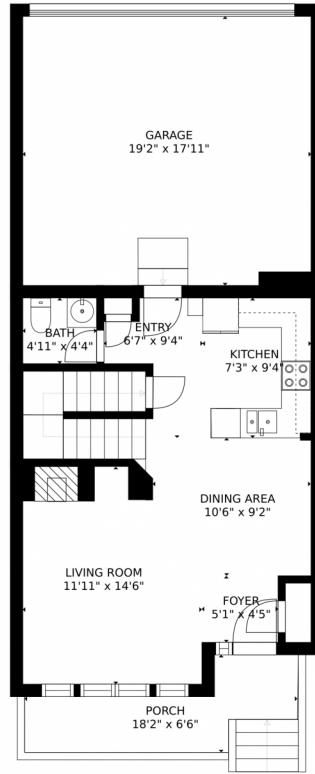

5555 East Briarwood Avenue, Centennial, CO 80122 – All Levels

Estimated areas

Disclaimer: Sizes and Dimensions are Approximate, Actual May Vary.

Taylor Haas
303-665-7368
taylorh@coloradorpm.com
<https://www.coloradorpm.com/available-rental-properties-denver>

Scan code
for more
property
details