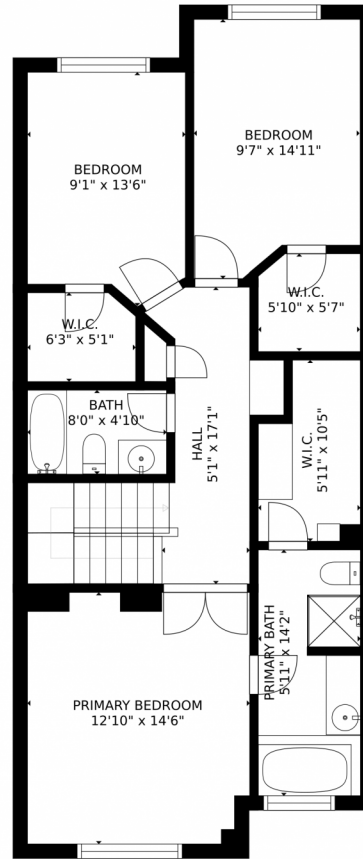

5555 East Briarwood Avenue, Centennial, CO 80122 – Second Level

Estimated areas

Disclaimer: Sizes and Dimensions are Approximate, Actual May Vary.

Taylor Haas

303-665-7368

taylorh@coloradorpm.com

<https://www.coloradorpm.com/available-rental-properties-denver>

Scan code
for more
property
details