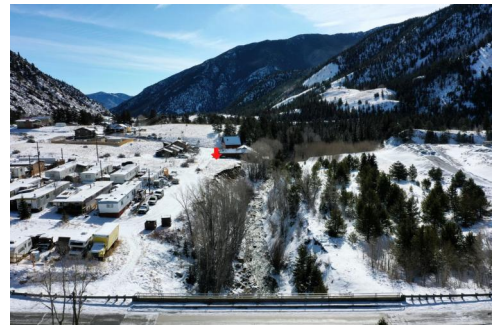

188 Clear Creek Drive
Empire, CO 80438

Vacant Land

1 Acre

Myles Knechtges
303-829-4901
knechtges.m@gmail.com

Scan code
for more
property
details

Disclaimer: Sizes and Dimensions are Approximate, Actual May Vary.