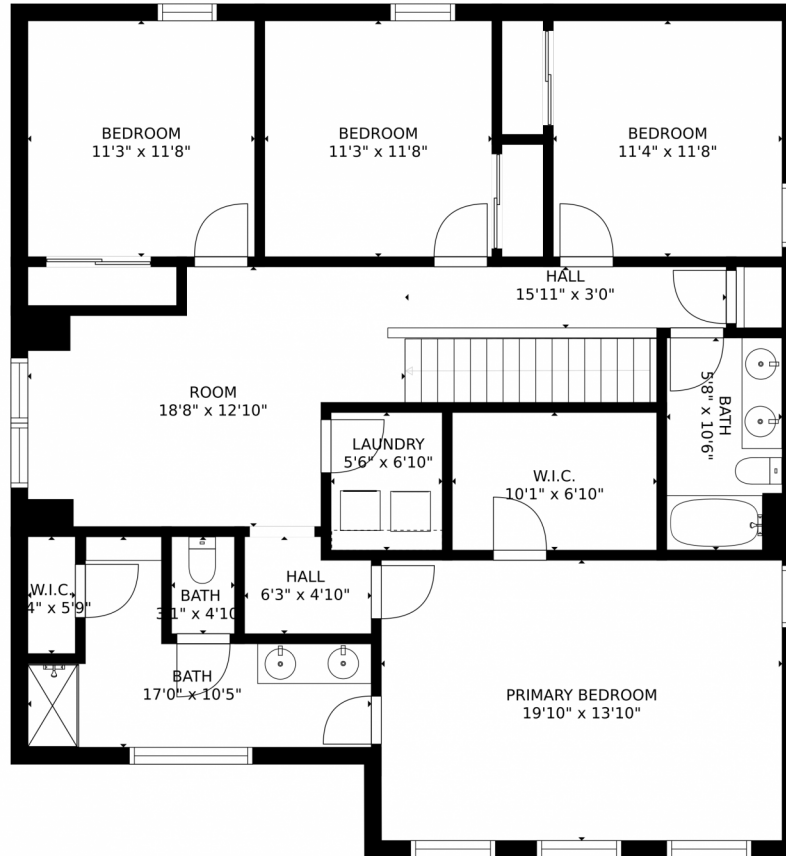

1768 Summer Bloom Drive, Windsor, CO 80550 – Upper Level

Estimated areas

Disclaimer: Sizes and Dimensions are Approximate, Actual May Vary.

Taylor Haas

303-665-7368

taylorh@coloradorpm.com

<https://www.coloradorpm.com/available-rental-properties-denver>

Scan code
for more
property
details