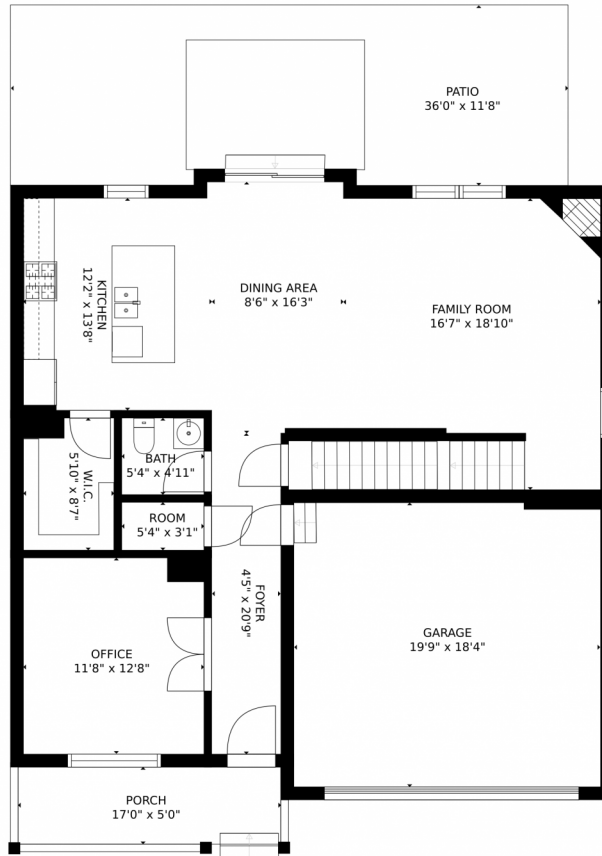

1768 Summer Bloom Drive, Windsor, CO 80550 – Main Level

Estimated areas

Disclaimer: Sizes and Dimensions are Approximate, Actual May Vary.

Taylor Haas

303-665-7368

taylorh@coloradorpm.com

<https://www.coloradorpm.com/available-rental-properties-denver>

Scan code
for more
property
details