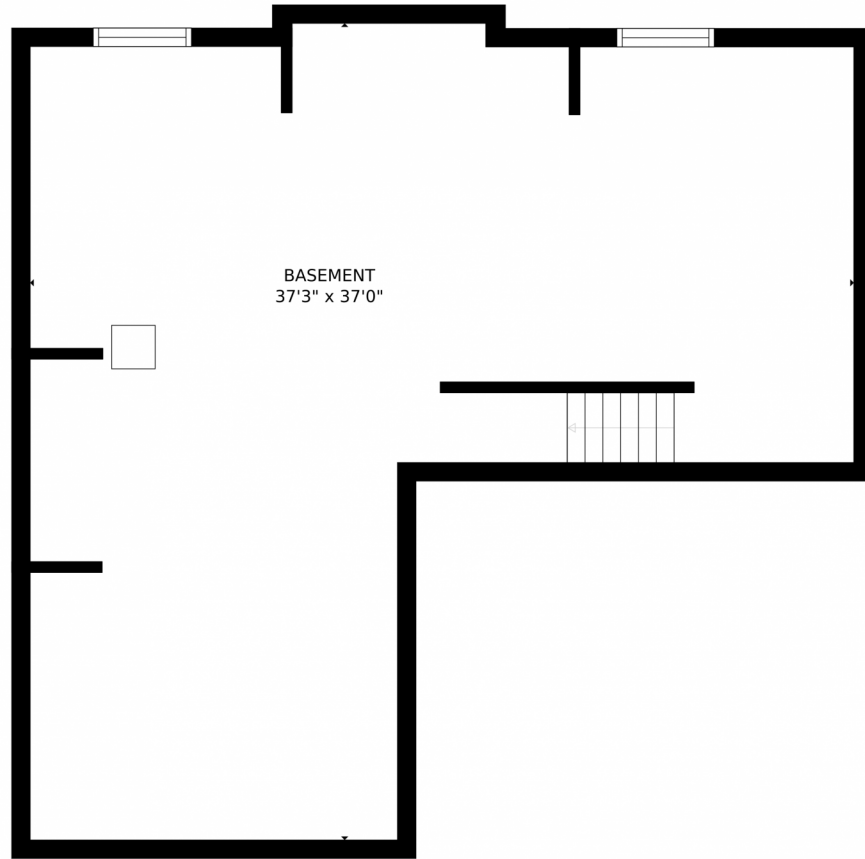

Scan code
for more
property
details

1768 Summer Bloom Drive, Windsor, CO 80550 – Upper Level

Estimated areas

GLA FLOOR 1: 0 sq. ft. excluded 1122 sq. ft.
GLA FLOOR 2: 1123 sq. ft. excluded 892 sq. ft.
GLA FLOOR 3: 1563 sq. ft. excluded 0 sq. ft.
Total GLA 2684 sq. ft. total scanned area 4698 sq. ft.

Scan code
for more
property
details

1768 Summer Bloom Drive, Windsor, CO 80550 – Lower Level

Estimated areas
GLA FLOOR 1: 0 sq. ft, excluded 1122 sq. ft.
GLA FLOOR 2: 1123 sq. ft, excluded 892 sq. ft.
GLA FLOOR 3: 1563 sq. ft, excluded 0 sq. ft.
Total GLA 2684 sq. ft, total scanned area 4698 sq. ft.
SIZES AND DIMENSIONS ARE APPROXIMATE, ACTUAL MAY VARY.