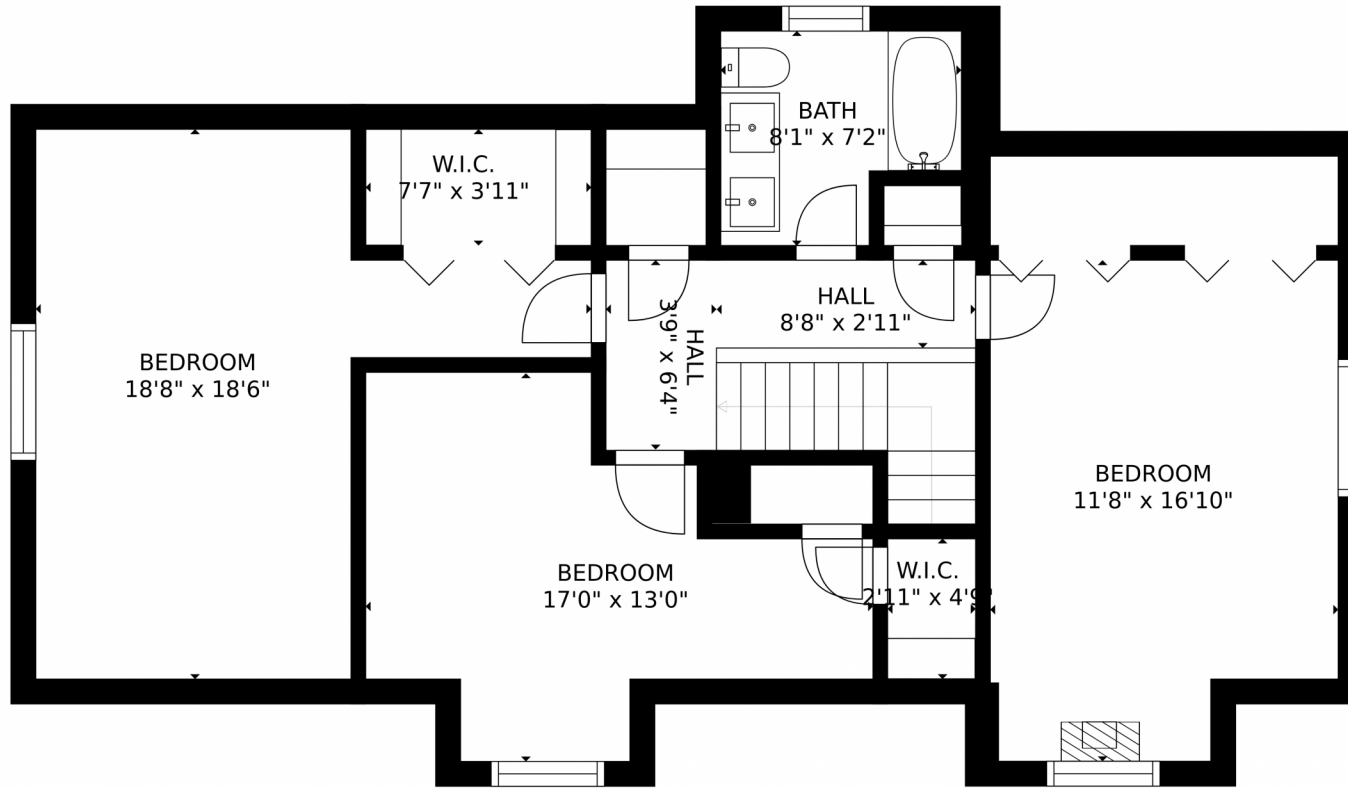

Estimated areas

Disclaimer: Sizes and Dimensions are Approximate, Actual May Vary.

Taylor Haas

303-665-7368

taylorh@coloradorpm.com

<https://www.coloradorpm.com/available-rental-properties-denver>

Scan code
for more
property
details