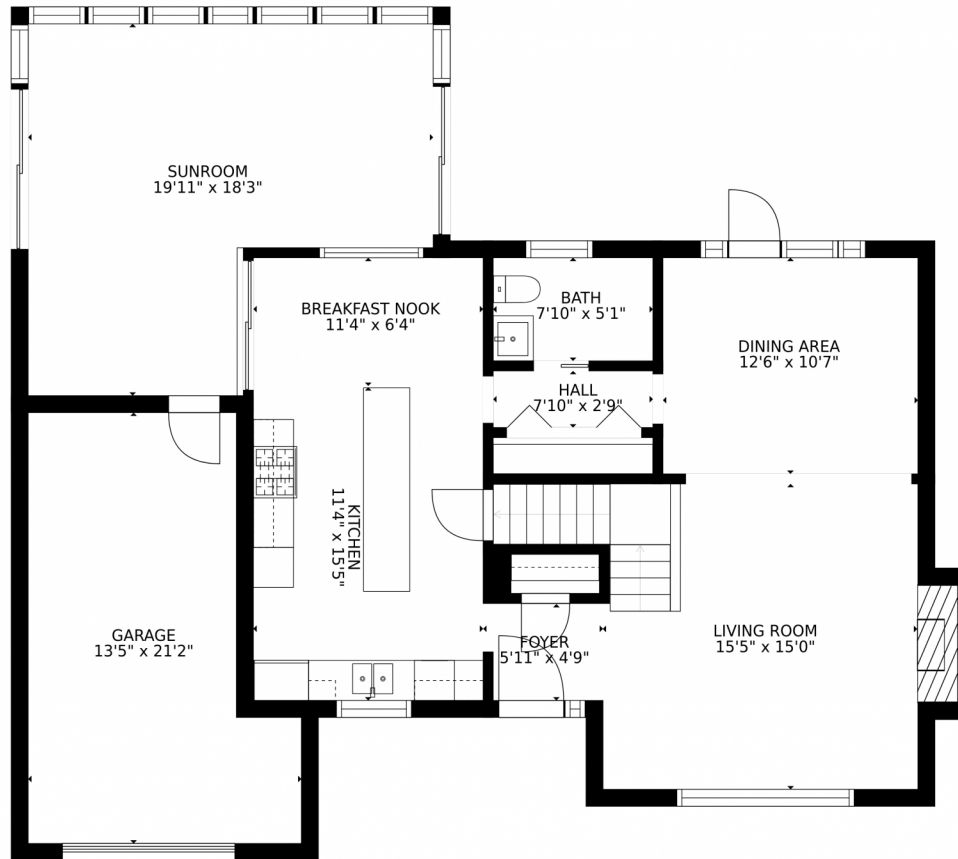

8390 East Davies Place, Centennial, CO 80112 – Main Floor

Estimated areas

Disclaimer: Sizes and Dimensions are Approximate, Actual May Vary.

Taylor Haas

303-665-7368

taylorh@coloradorpm.com

<https://www.coloradorpm.com/available-rental-properties-denver>

Scan code
for more
property
details