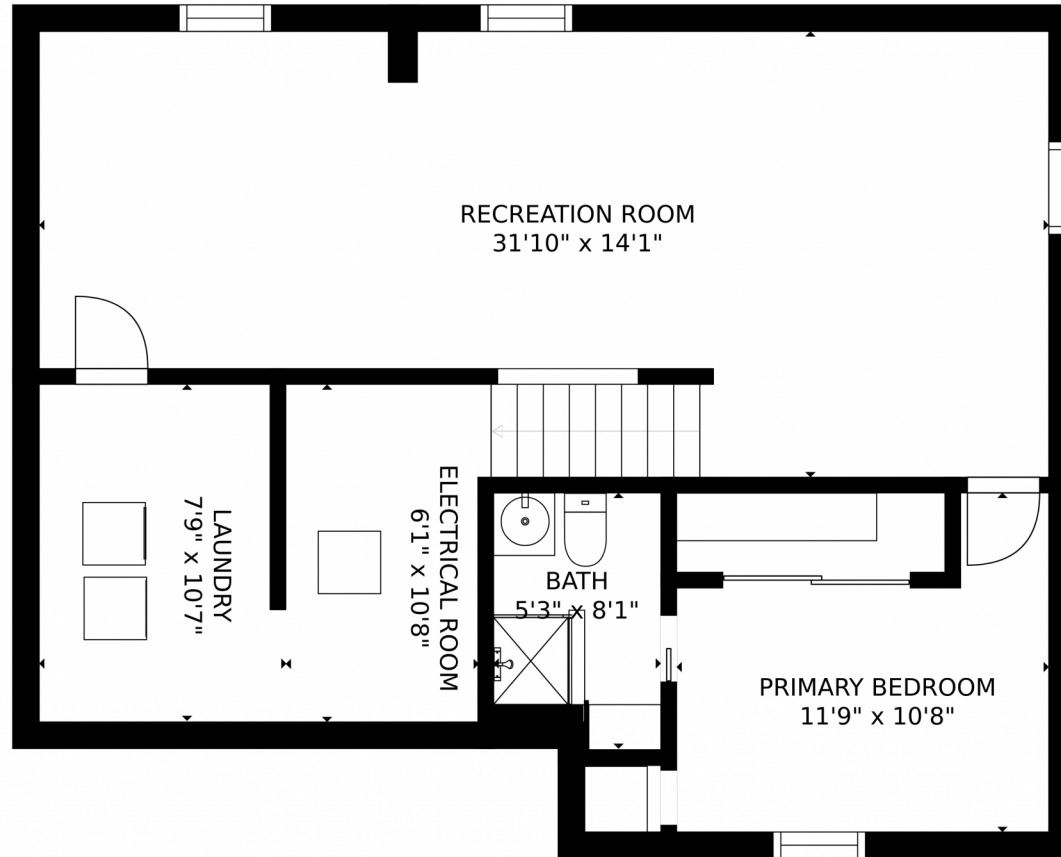

8390 East Davies Place, Centennial, CO 80112 – Basement

Estimated areas

Disclaimer: Sizes and Dimensions are Approximate, Actual May Vary.

Taylor Haas

303-665-7368

taylorh@coloradorpm.com

<https://www.coloradorpm.com/available-rental-properties-denver>

Scan code
for more
property
details